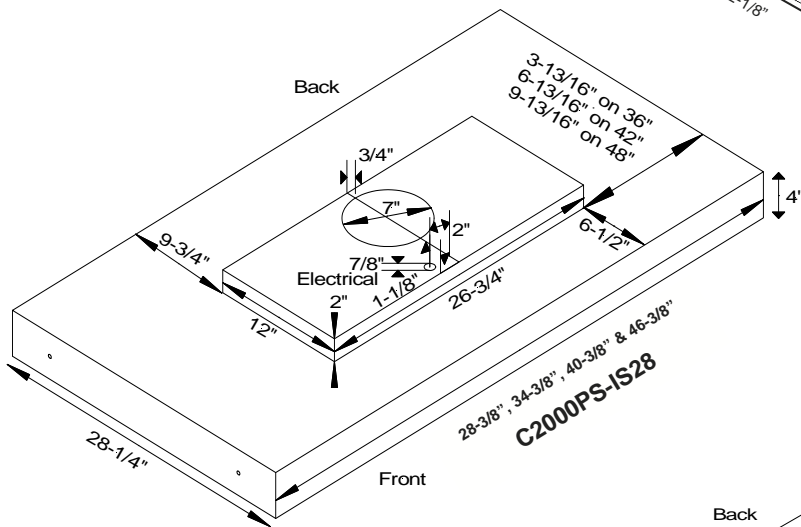

### Example: C2000PS-IS22-8

Vent size 8" round by 3-1/2" high.

Increase CFM by 20% with 8" vent transition.

### Example: C2000PS-IS28-K

Vent size 10" round by 7" high.

Increase CFM by 35% with 10" vent transition.

All other dimensions remain the same.

**SEVEN YEAR LIMITED WARRANTY, THE BEST IN THE INDUSTRY!**

All dimensions are (+/-) 1/8" and are subject to change. Drawings are not to scale.