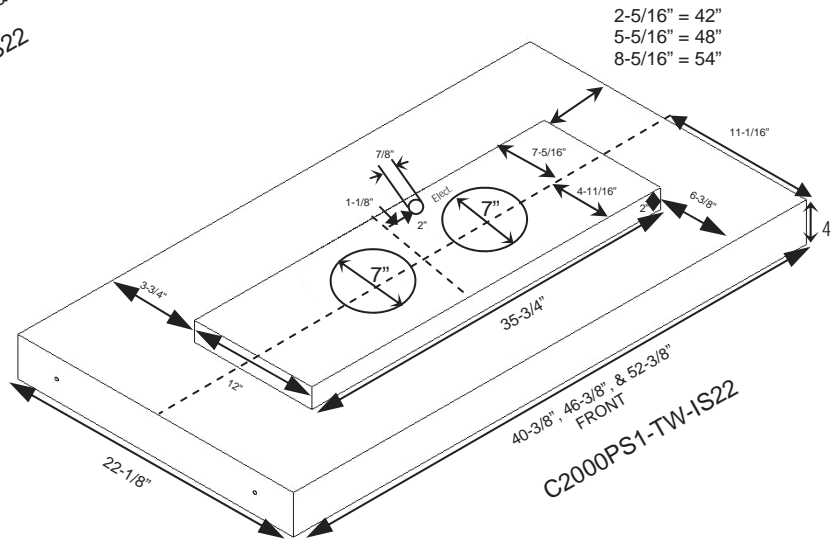

# Island Liner Specifications

### Example: C2000PS-IS22-8

Vent size 8" round by 3-1/2" high.

Increase CFM by 20% with 8" vent transition.

### Example: C2000PS-IS28-K

Vent size 10" round by 7" high.

Increase CFM by 35% with 10" vent transition.

All other dimensions remain the same.

**SEVEN YEAR LIMITED WARRANTY, THE BEST IN THE INDUSTRY!**

All dimensions are (+/-) 1/8" and are subject to change. Drawings are not to scale.