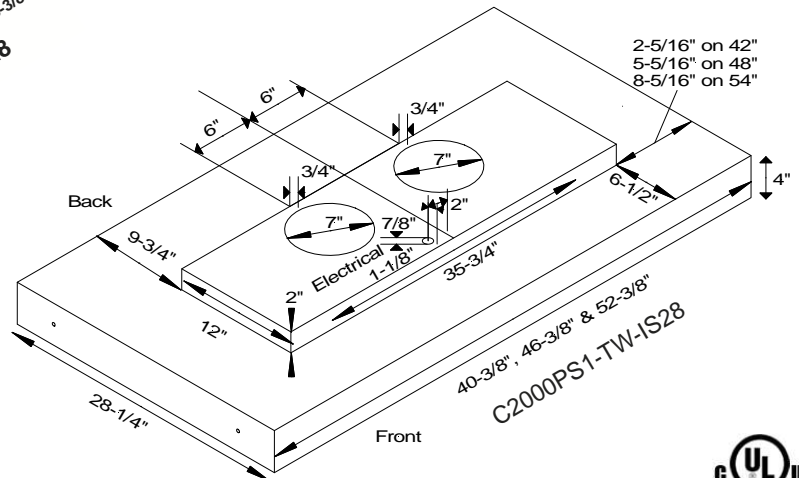

# Island Liner Specifications

### Example: C2000PS-IS22-8

Vent size 8" round by 3-1/2" high.

Increase CFM by 20% with 8" vent transition.

### Example: C2000PS-IS28-K

Vent size 10" round by 7" high.

Increase CFM by 35% with 10" vent transition.

All other dimensions remain the same.

**SEVEN YEAR LIMITED WARRANTY, THE BEST IN THE INDUSTRY!**

All dimensions are (+/-) 1/8" and are subject to change. Drawings are not to scale.