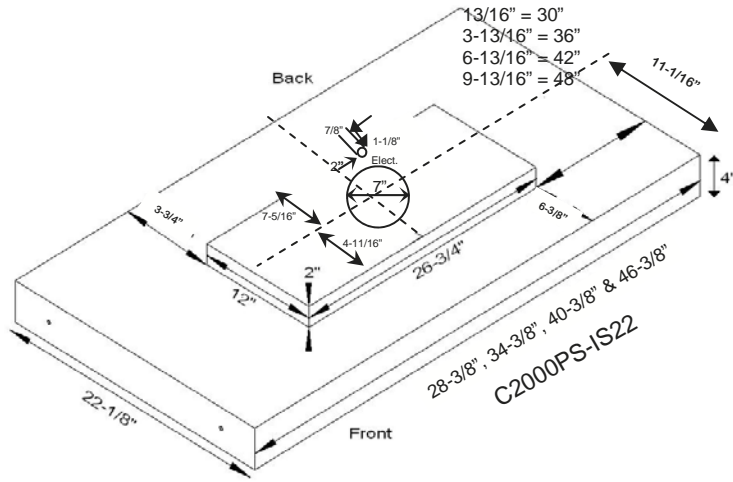

### Example: C2000PS-IS22-8

Vent size 8" round by 3-1/2" high.

Increase CFM by 20% with 8" vent transition.

### Example: C2000PS-IS28-K

Vent size 10" round by 7" high.

Increase CFM by 35% with 10" vent transition.

All other dimensions remain the same.

**SEVEN YEAR LIMITED WARRANTY, THE BEST IN THE INDUSTRY!**

All dimensions are (+/-) 1/8" and are subject to change. Drawings are not to scale.