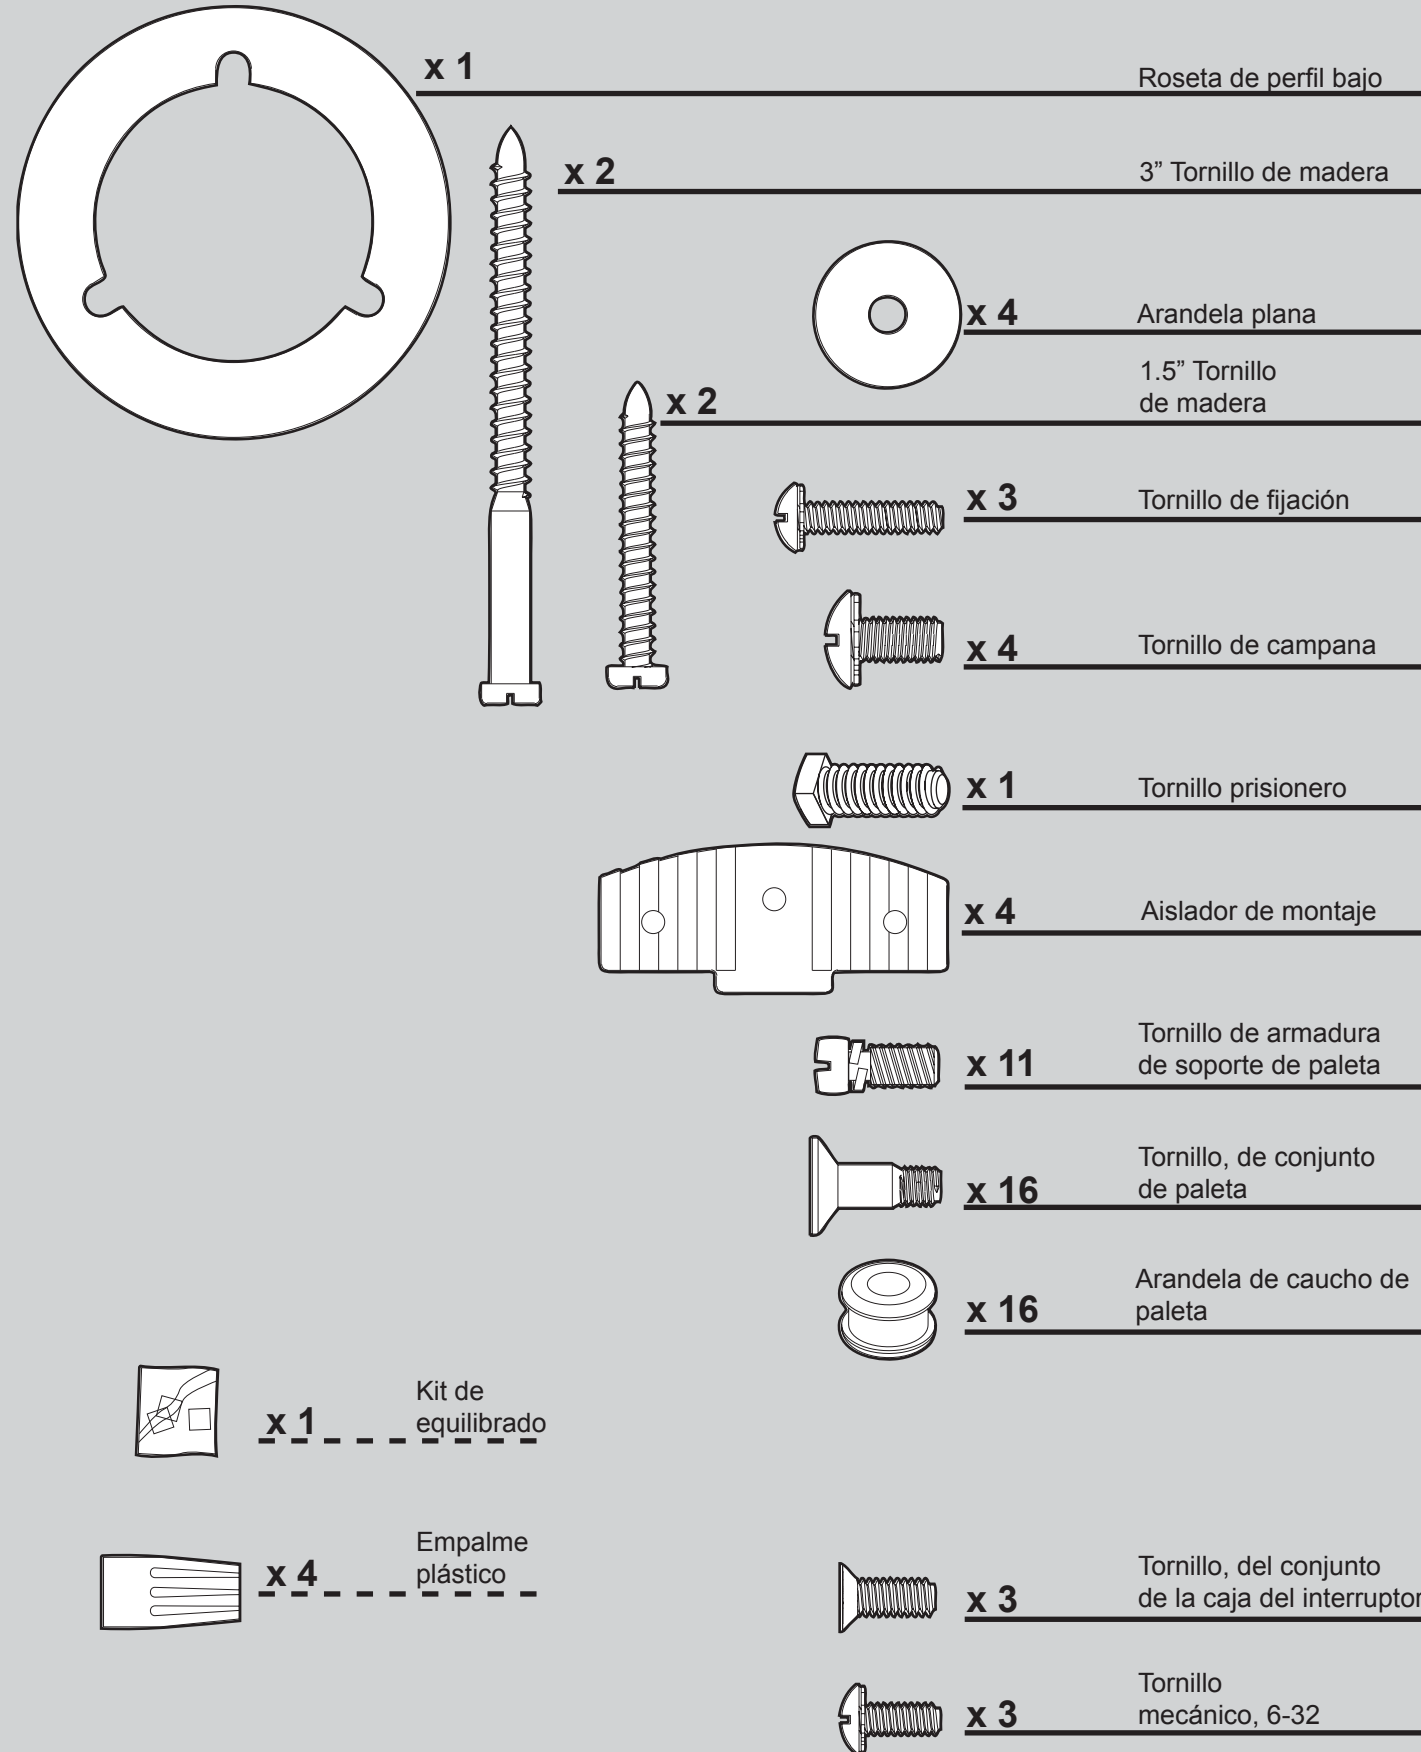

**REFER TO THE INSTALLATION MANUAL FOR FULL ASSEMBLY INSTRUCTIONS.**

Parts List		
	Model #	25120
	Asm. Dwg. #	99642-01
	Finish	Brushed Nickel
Item Name	Qty	Part #
<b>Hanging System Kit</b>	<b>1</b>	<b>96759-09</b>
Ceiling Plate		
Canopy		
Canopy Trim Ring		
Hanger Ball / Downrod Assembly		
Setscrew		
Low Profile Washer		
Canopy Screw		
Wood Screw		
Wood Screw		
Flat Washer		
Mounting Isolator		
* Screw, Low Profile		
<b>Switch Housing Assembly</b>	<b>1</b>	<b>99645-01</b>
<b>Blade Iron Set</b>	<b>1</b>	<b>92565-05</b>
<b>Blade Set</b>	<b>1</b>	<b>G0761-31</b>
<b>Screw, Blade Iron Armature</b>	<b>11</b>	<b>63755-05</b>
<b>Hardware Kit</b>	<b>1</b>	<b>99642-00-860</b>
Blade Grommet		
Blade Assembly Screw		
Screw, Machine, 6-32		
Wire Connector		
Screw, Switch Housing Assembly		
<b>Balancing Kit</b>	<b>1</b>	<b>65666-01</b>
<b>Light Kit Assembly</b>	<b>1</b>	<b>99646-01</b>
<b>Pull Chain</b>	<b>2</b>	<b>63756-20</b>
<b>Pull Chain Pendant</b>	<b>1</b>	<b>G0090-01</b>
<b>Pull Chain Pendant</b>	<b>1</b>	<b>G0091-01</b>
<b>Bottom Cap</b>	<b>1</b>	<b>64349-02</b>
<b>Finial</b>	<b>1</b>	<b>64350-02</b>
<b>Globe/Shade</b>	<b>1</b>	<b>89398-01</b>

## Materiales

(no dibujados a escala)