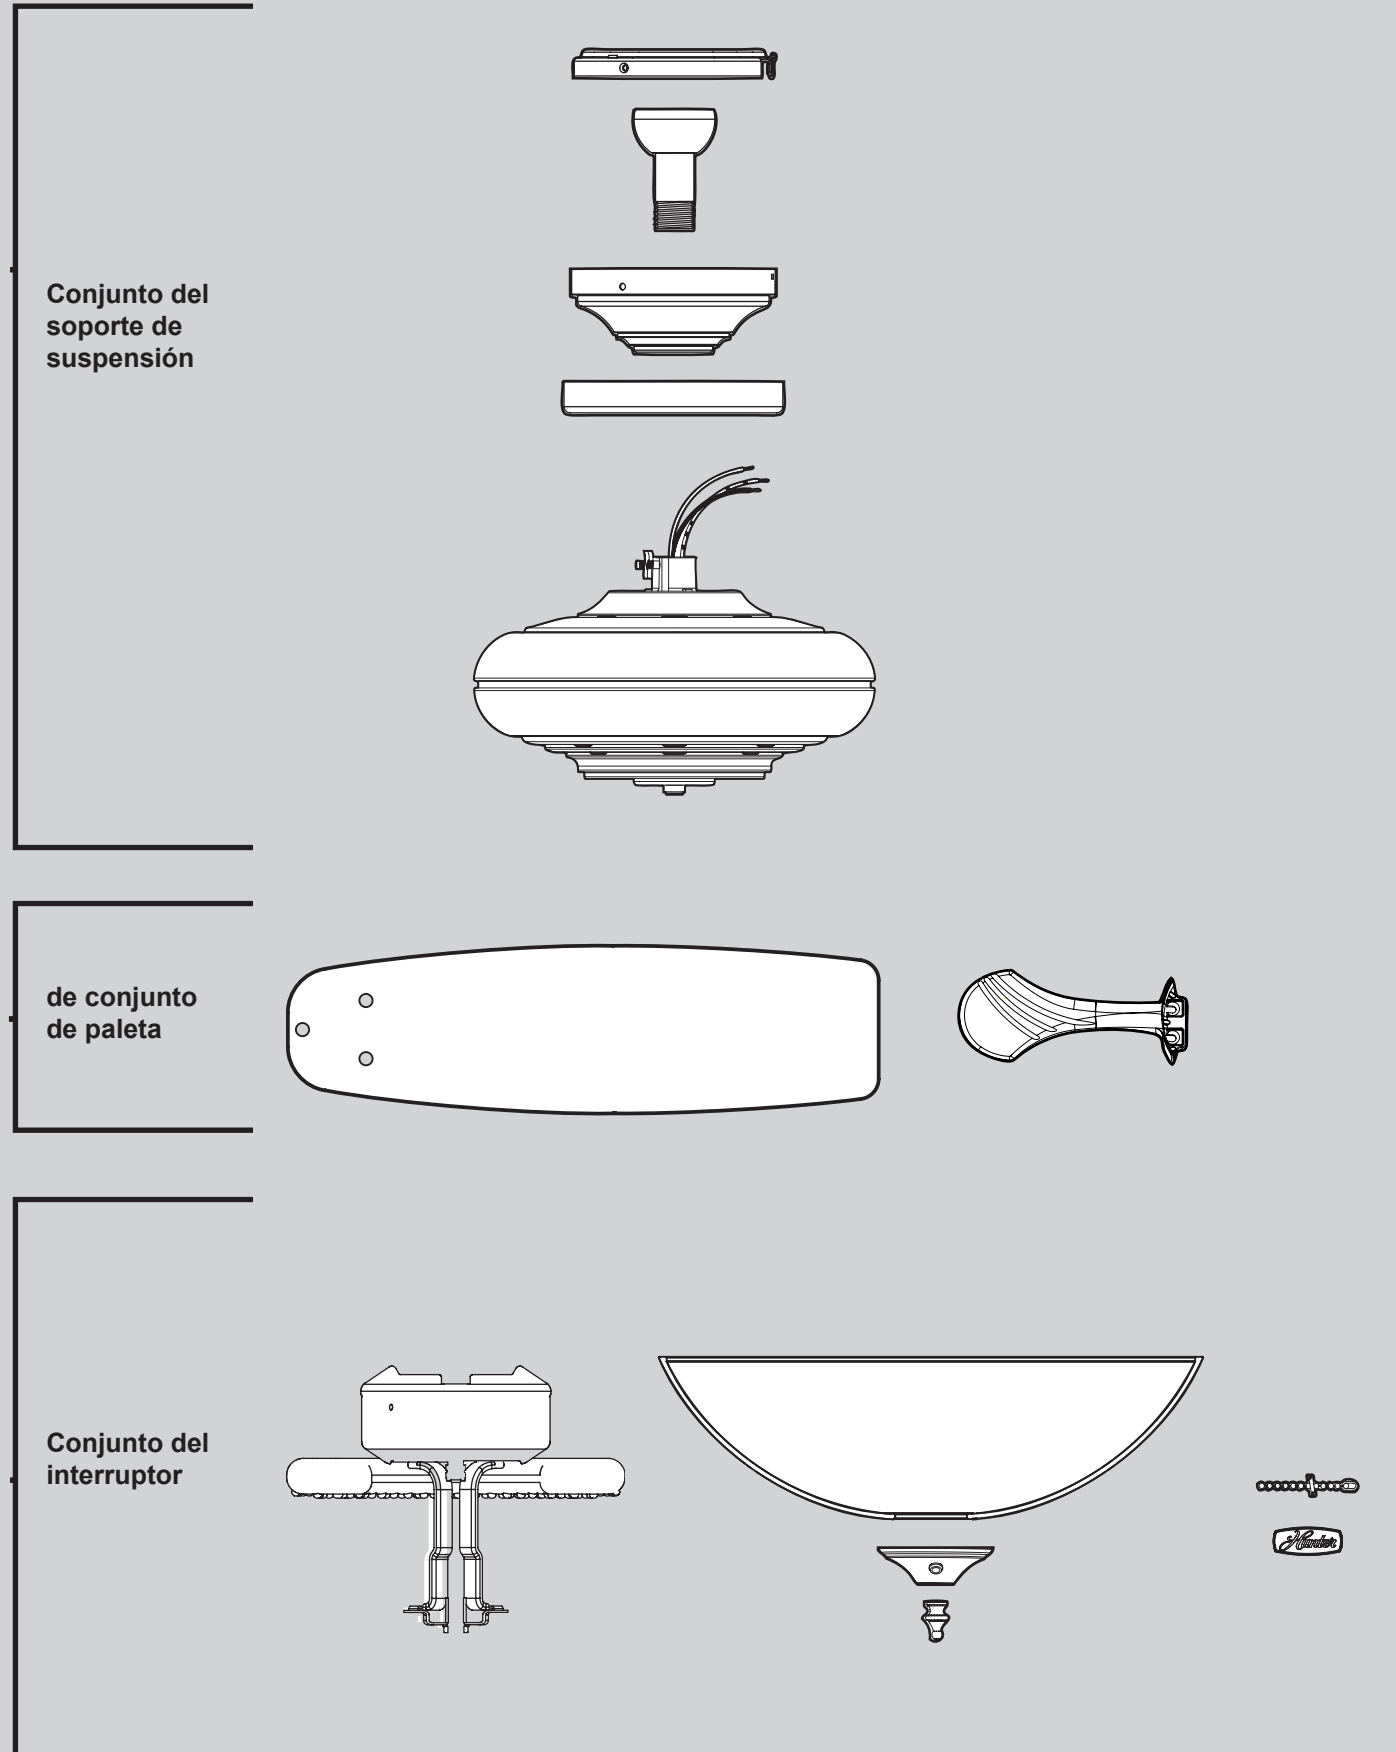

**REFER TO THE INSTALLATION MANUAL FOR FULL ASSEMBLY INSTRUCTIONS.**

Parts List		
	Model #	25120
	Asm. Dwg. #	99642-01
	Finish	Brushed Nickel
Item Name	Qty	Part #
<b>Hanging System Kit</b>	<b>1</b>	<b>96759-09</b>
Ceiling Plate		
Canopy		
Canopy Trim Ring		
Hanger Ball / Downrod Assembly		
Setscrew		
Low Profile Washer		
Canopy Screw		
Wood Screw		
Wood Screw		
Flat Washer		
Mounting Isolator		
* Screw, Low Profile		
<b>Switch Housing Assembly</b>	<b>1</b>	<b>99645-01</b>
<b>Blade Iron Set</b>	<b>1</b>	<b>92565-05</b>
<b>Blade Set</b>	<b>1</b>	<b>G0761-31</b>
<b>Screw, Blade Iron Armature</b>	<b>11</b>	<b>63755-05</b>
<b>Hardware Kit</b>	<b>1</b>	<b>99642-00-860</b>
Blade Grommet		
Blade Assembly Screw		
Screw, Machine, 6-32		
Wire Connector		
Screw, Switch Housing Assembly		
<b>Balancing Kit</b>	<b>1</b>	<b>65666-01</b>
<b>Light Kit Assembly</b>	<b>1</b>	<b>99646-01</b>
<b>Pull Chain</b>	<b>2</b>	<b>63756-20</b>
<b>Pull Chain Pendant</b>	<b>1</b>	<b>G0090-01</b>
<b>Pull Chain Pendant</b>	<b>1</b>	<b>G0091-01</b>
<b>Bottom Cap</b>	<b>1</b>	<b>64349-02</b>
<b>Finial</b>	<b>1</b>	<b>64350-02</b>
<b>Globe/Shade</b>	<b>1</b>	<b>89398-01</b>

## Materiales

(no dibujados a escala)

## Piezas del ventilador

(no dibujadas a escala)