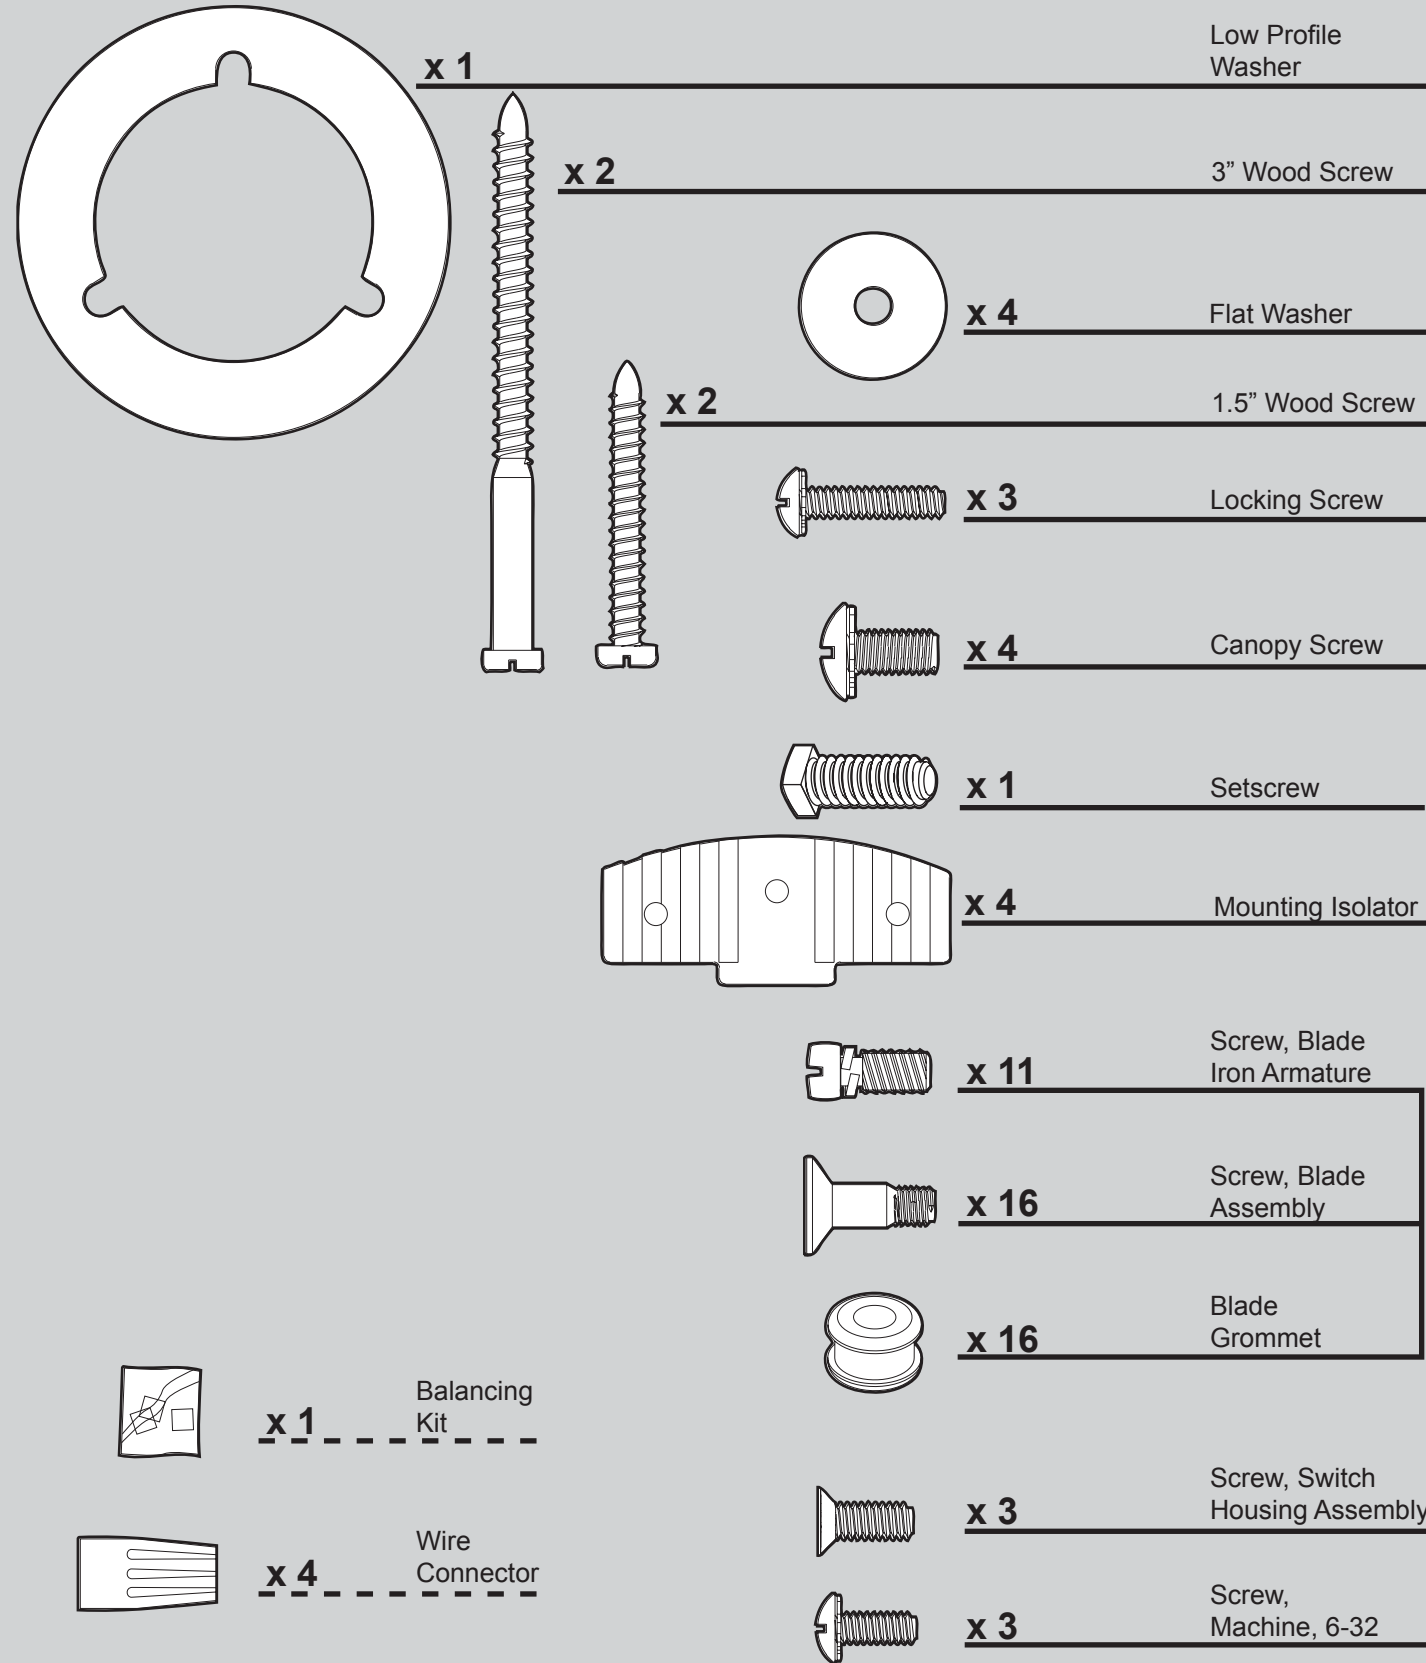

# Hardware

(Drawn to Scale)

# Fan Parts

(Not Drawn to Scale)

**REFER TO THE INSTALLATION MANUAL FOR FULL ASSEMBLY INSTRUCTIONS.**

Parts List		
	Model #	25120
	Asm. Dwg. #	99642-01
	Finish	Brushed Nickel
Item Name	Qty	Part #
<b>Hanging System Kit</b>	<b>1</b>	<b>96759-09</b>
Ceiling Plate		
Canopy		
Canopy Trim Ring		
Hanger Ball / Downrod Assembly		
Setscrew		
Low Profile Washer		
Canopy Screw		
Wood Screw		
Wood Screw		
Flat Washer		
Mounting Isolator		
* Screw, Low Profile		
<b>Switch Housing Assembly</b>	<b>1</b>	<b>99645-01</b>
<b>Blade Iron Set</b>	<b>1</b>	<b>92565-05</b>
<b>Blade Set</b>	<b>1</b>	<b>G0761-31</b>
<b>Screw, Blade Iron Armature</b>	<b>11</b>	<b>63755-05</b>
<b>Hardware Kit</b>	<b>1</b>	<b>99642-00-860</b>
Blade Grommet		
Blade Assembly Screw		
Screw, Machine, 6-32		
Wire Connector		
Screw, Switch Housing Assembly		
<b>Balancing Kit</b>	<b>1</b>	<b>65666-01</b>
<b>Light Kit Assembly</b>	<b>1</b>	<b>99646-01</b>
<b>Pull Chain</b>	<b>2</b>	<b>63756-20</b>
<b>Pull Chain Pendant</b>	<b>1</b>	<b>G0090-01</b>
<b>Pull Chain Pendant</b>	<b>1</b>	<b>G0091-01</b>
<b>Bottom Cap</b>	<b>1</b>	<b>64349-02</b>
<b>Finial</b>	<b>1</b>	<b>64350-02</b>
<b>Globe/Shade</b>	<b>1</b>	<b>89398-01</b>