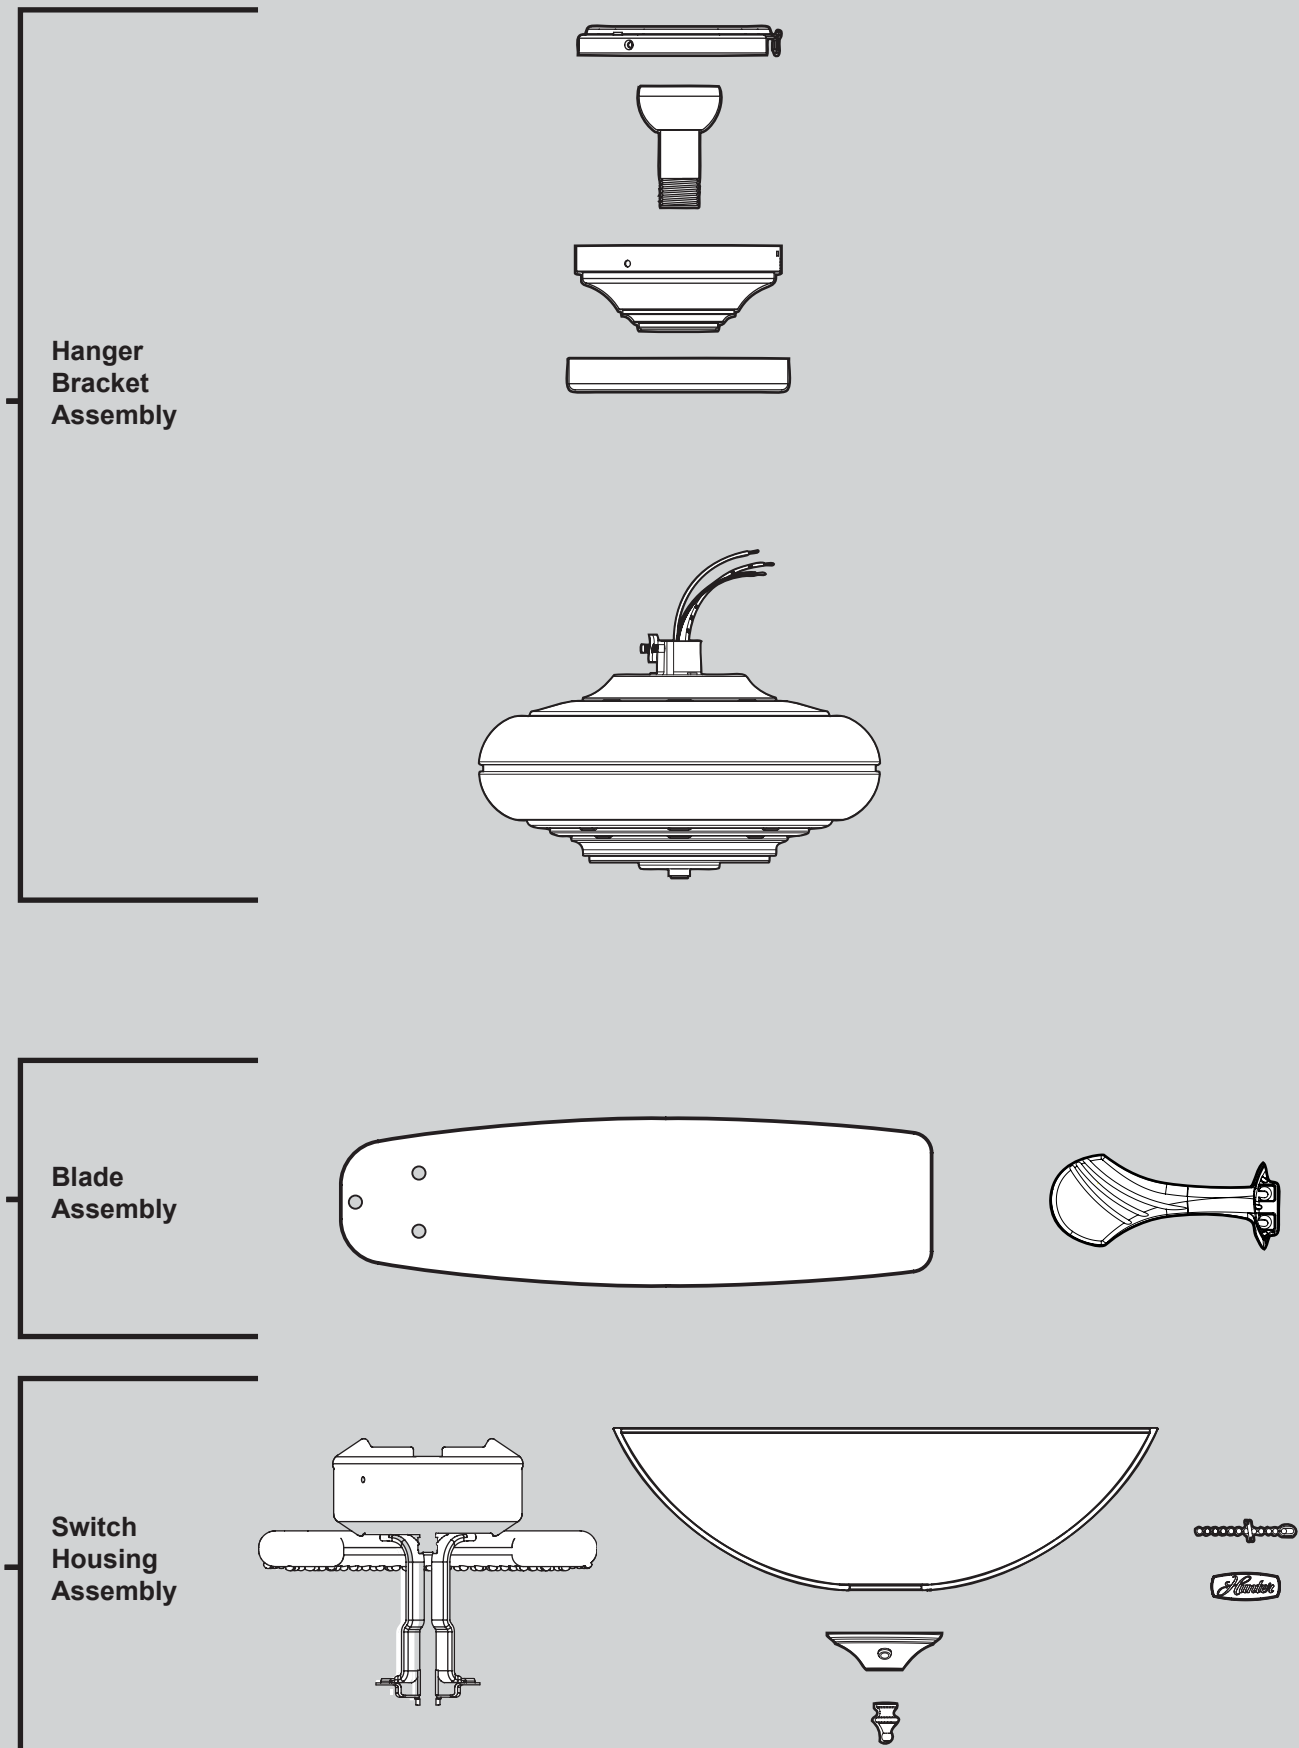

# Hardware

(Drawn to Scale)

# Fan Parts

(Not Drawn to Scale)

**REFER TO THE INSTALLATION MANUAL FOR FULL ASSEMBLY INSTRUCTIONS.**

Parts List		
	Model #	25120
	Asm. Dwg. #	99642-01
	Finish	Brushed Nickel
Item Name	Qty	Part #
<b>Hanging System Kit</b>	<b>1</b>	<b>96759-09</b>
Ceiling Plate		
Canopy		
Canopy Trim Ring		
Hanger Ball / Downrod Assembly		
Setscrew		
Low Profile Washer		
Canopy Screw		
Wood Screw		
Wood Screw		
Flat Washer		
Mounting Isolator		
* Screw, Low Profile		
<b>Switch Housing Assembly</b>	<b>1</b>	<b>99645-01</b>
<b>Blade Iron Set</b>	<b>1</b>	<b>92565-05</b>
<b>Blade Set</b>	<b>1</b>	<b>G0761-31</b>
<b>Screw, Blade Iron Armature</b>	<b>11</b>	<b>63755-05</b>
<b>Hardware Kit</b>	<b>1</b>	<b>99642-00-860</b>
Blade Grommet		
Blade Assembly Screw		
Screw, Machine, 6-32		
Wire Connector		
Screw, Switch Housing Assembly		
<b>Balancing Kit</b>	<b>1</b>	<b>65666-01</b>
<b>Light Kit Assembly</b>	<b>1</b>	<b>99646-01</b>
<b>Pull Chain</b>	<b>2</b>	<b>63756-20</b>
<b>Pull Chain Pendant</b>	<b>1</b>	<b>G0090-01</b>
<b>Pull Chain Pendant</b>	<b>1</b>	<b>G0091-01</b>
<b>Bottom Cap</b>	<b>1</b>	<b>64349-02</b>
<b>Finial</b>	<b>1</b>	<b>64350-02</b>
<b>Globe/Shade</b>	<b>1</b>	<b>89398-01</b>