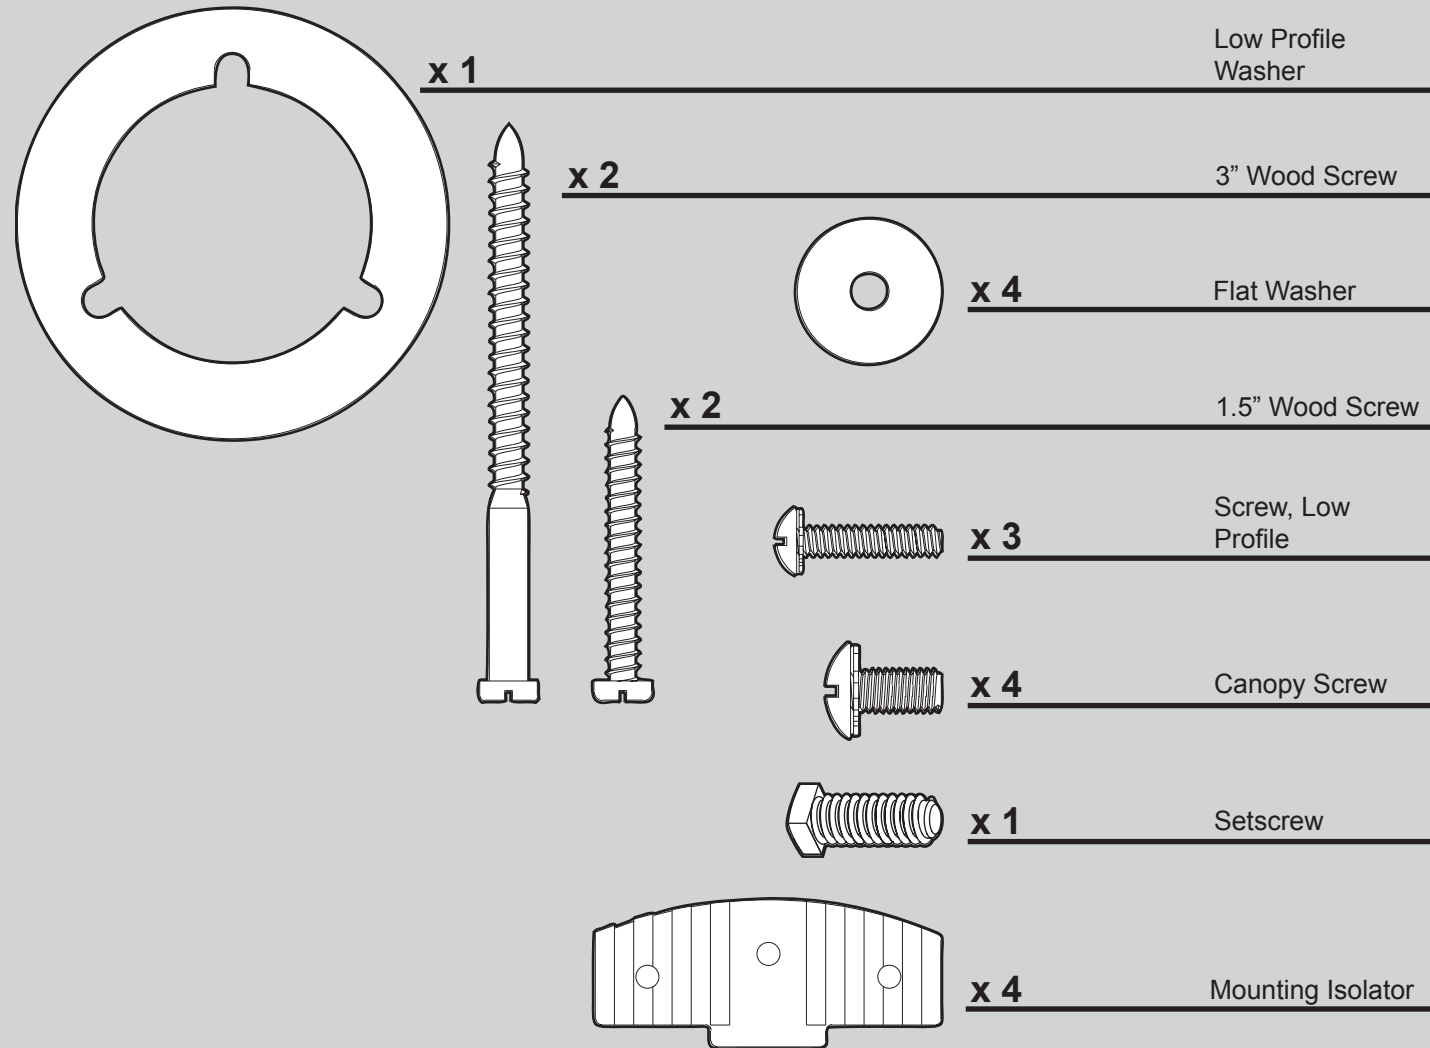

Hardware

(Drawn to Scale)