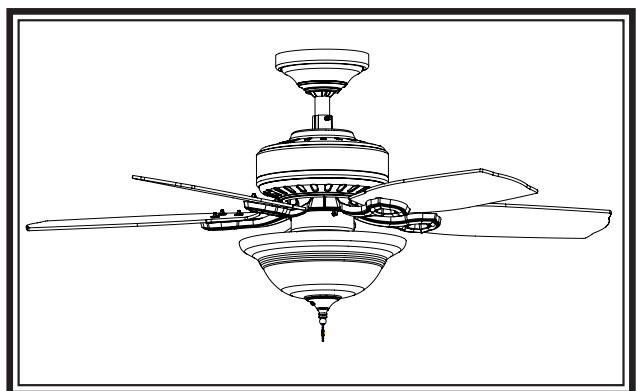

PARTS GUIDE

STOP *Hunter*
Using this Parts Guide, make sure all parts are included in the box.
If parts are missing, **DO NOT RETURN**