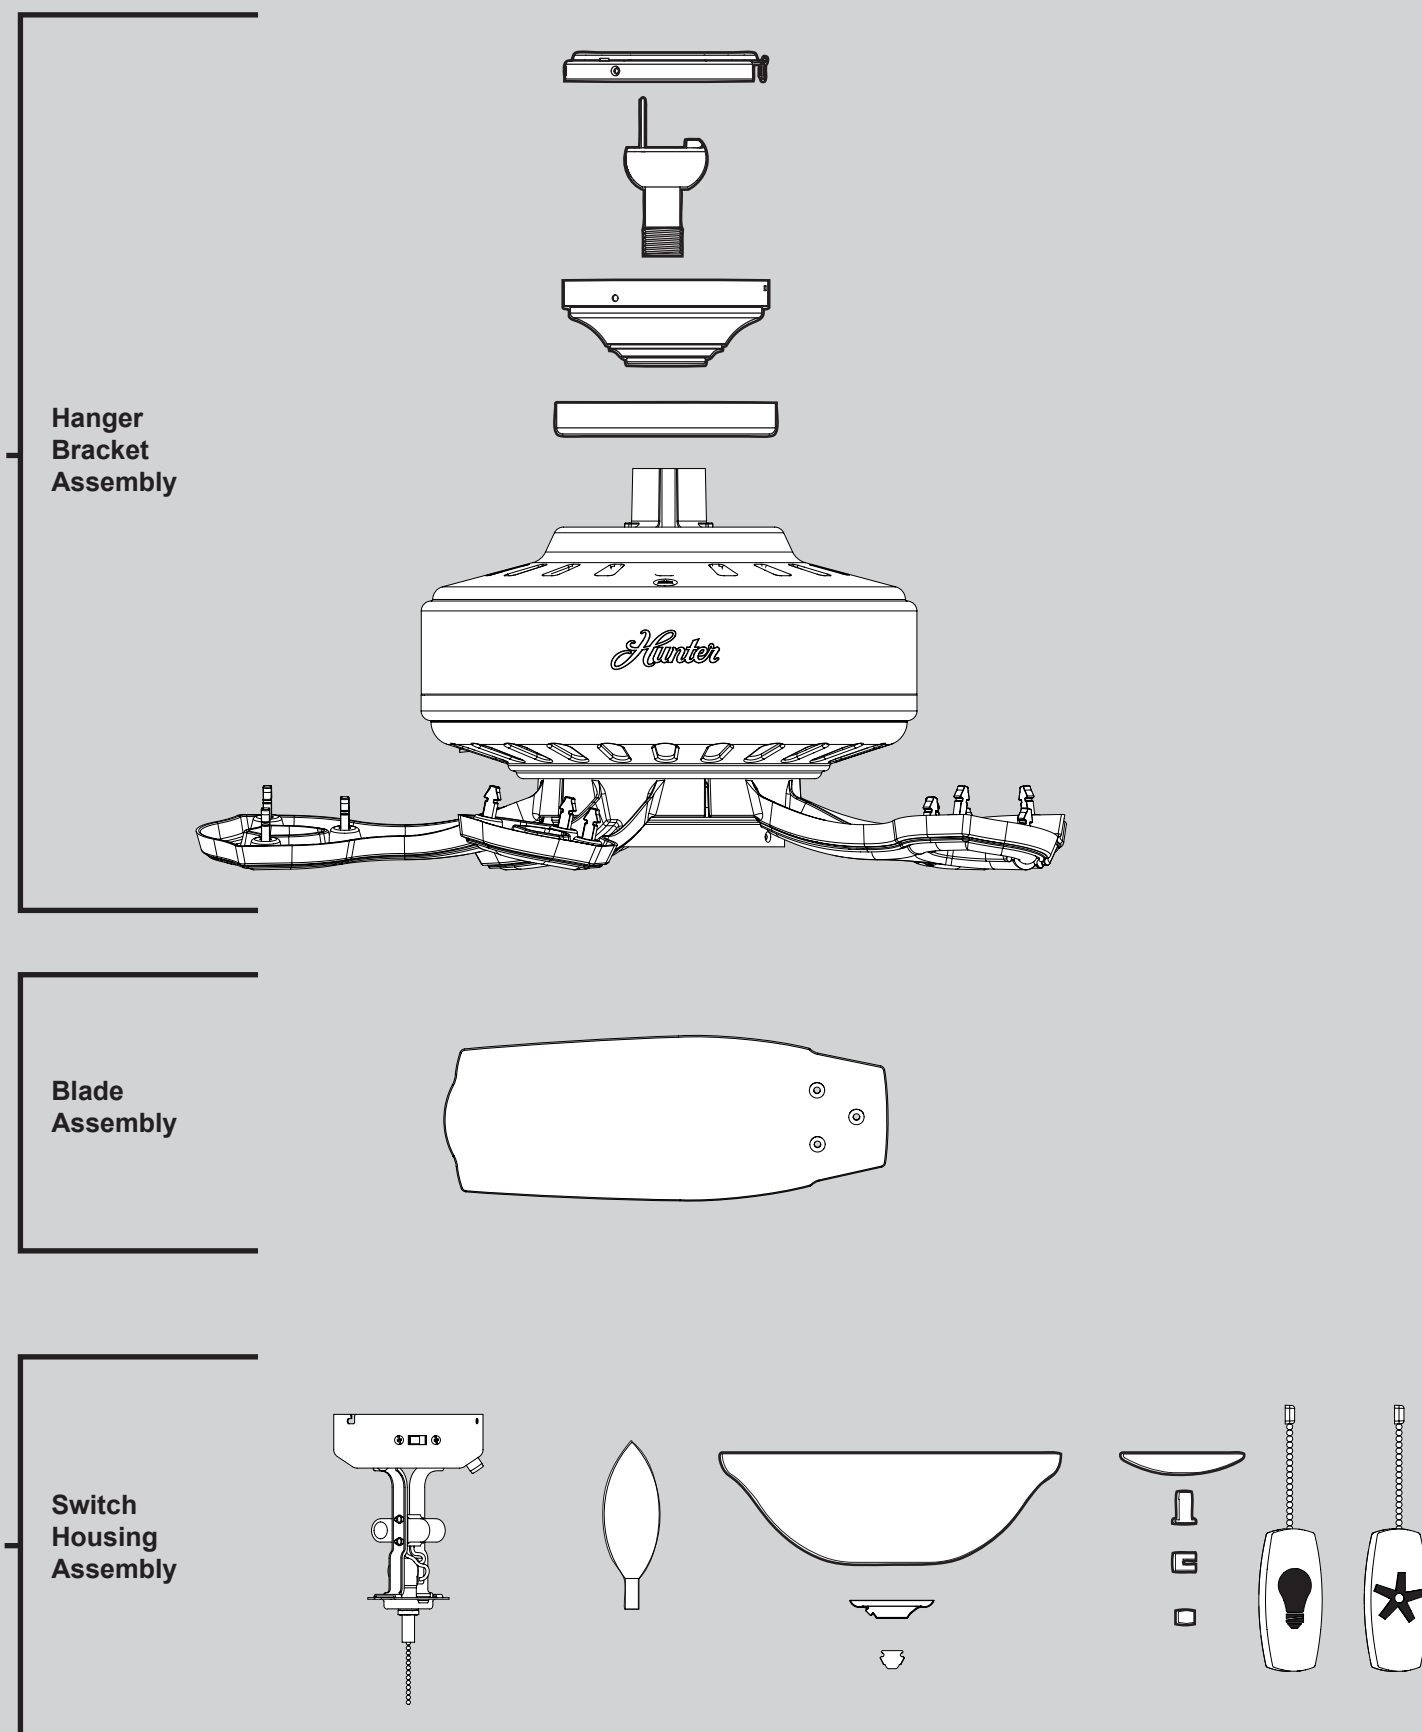

Fan Parts

(Not Drawn to Scale)