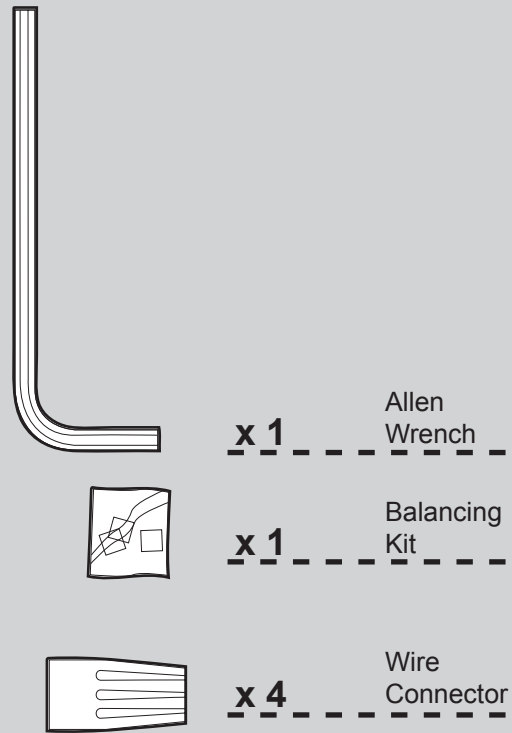

Hardware

(Drawn to Scale)

Fan Parts

(Not Drawn to Scale)

Hanger Bracket Assembly

Blade Assembly

Switch Housing Assembly

PARTS GUIDE

REFER TO THE INSTALLATION MANUAL FOR FULL ASSEMBLY INSTRUCTIONS.

Parts List

Item Name	Qty	Part #	Model #	28704
			Asm. Dwg. #	99830-01
		Finish	Brushed Nickel	
Hanging System Kit	1	96761-09		
Ceiling Plate				
Canopy				
Canopy Trim Ring				
Hanger Ball / Downrod Assembly				
Setscrew				
Canopy Screw				
Wood Screw 1.5"				
Wood Screw 3"				
Flat Washer				
Mounting Isolator				
Allen Wrench	1	64801-01		
Blade Iron Set	1	98832-05		
Blade Set	1	G0761-68		
Screw, Blade Iron Armature	11	63755-05		
Switch Housing Assembly	1	99824-09		
Light Kit Assembly	1	98378-05		
Globe/Shade	1	89525-01		
Bottom Cap	1	G0284-01		
Finial	1	G0279-01		
Light bulb / Bulb	2	77646-08		
Cap, Switch Housing	1	73853-01		
Plug Button	1	73854-01		
Dummy Terminal, Male	1	08198-01		
Dummy Terminal, Female	1	08200-01		
Hardware Kit	1	99830-00-860		
Blade Grommet				
Blade Assembly Screw				
Screw, Machine, 6-32				
Wire Connector				
Screw, Switch Housing Assembly				
Pull Chain Extension	1	63756-42		
Pull Chain Extension	2	63756-58		
Pull Chain Pendant	1	G0090-01		
Pull Chain Pendant	1	G0091-01		
Balancing Kit	1	65666-01		