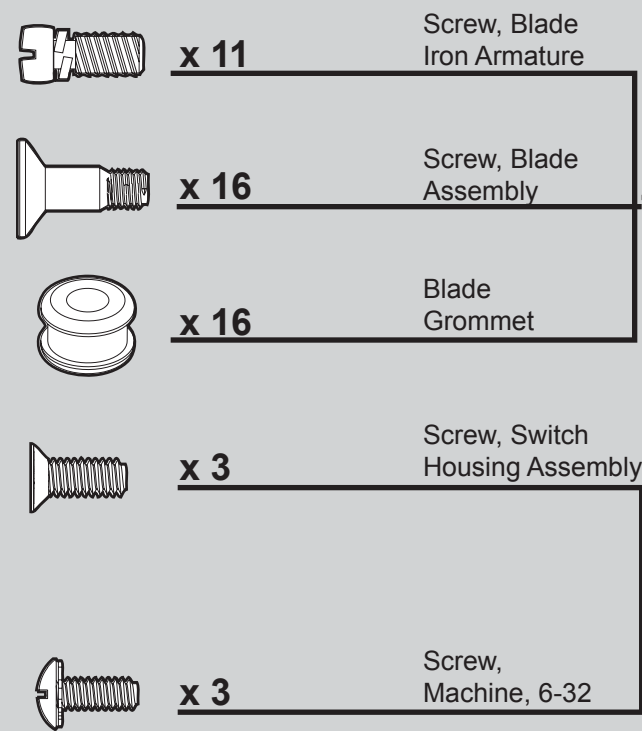

Hardware

(Drawn to Scale)

Fan Parts

(Not Drawn to Scale)

Hanger Bracket Assembly

Blade Assembly

Switch Housing Assembly

PARTS GUIDE

REFER TO THE INSTALLATION MANUAL FOR FULL ASSEMBLY INSTRUCTIONS.

Parts List

Item Name	Qty	Part #	Model #	28704
			Asm. Dwg. #	99830-01
		Finish	Brushed Nickel	
Hanging System Kit	1	96761-09		
Ceiling Plate				
Canopy				
Canopy Trim Ring				
Hanger Ball / Downrod Assembly				
Setscrew				
Canopy Screw				
Wood Screw 1.5"				
Wood Screw 3"				
Flat Washer				
Mounting Isolator				
Allen Wrench	1	64801-01		
Blade Iron Set	1	98832-05		
Blade Set	1	G0761-68		
Screw, Blade Iron Armature	11	63755-05		
Switch Housing Assembly	1	99824-09		
Light Kit Assembly	1	98378-05		
Globe/Shade	1	89525-01		
Bottom Cap	1	G0284-01		
Finial	1	G0279-01		
Light bulb / Bulb	2	77646-08		
Cap, Switch Housing	1	73853-01		
Plug Button	1	73854-01		
Dummy Terminal, Male	1	08198-01		
Dummy Terminal, Female	1	08200-01		
Hardware Kit	1	99830-00-860		
Blade Grommet				
Blade Assembly Screw				
Screw, Machine, 6-32				
Wire Connector				
Screw, Switch Housing Assembly				
Pull Chain Extension	1	63756-42		
Pull Chain Extension	2	63756-58		
Pull Chain Pendant	1	G0090-01		
Pull Chain Pendant	1	G0091-01		
Balancing Kit	1	65666-01		