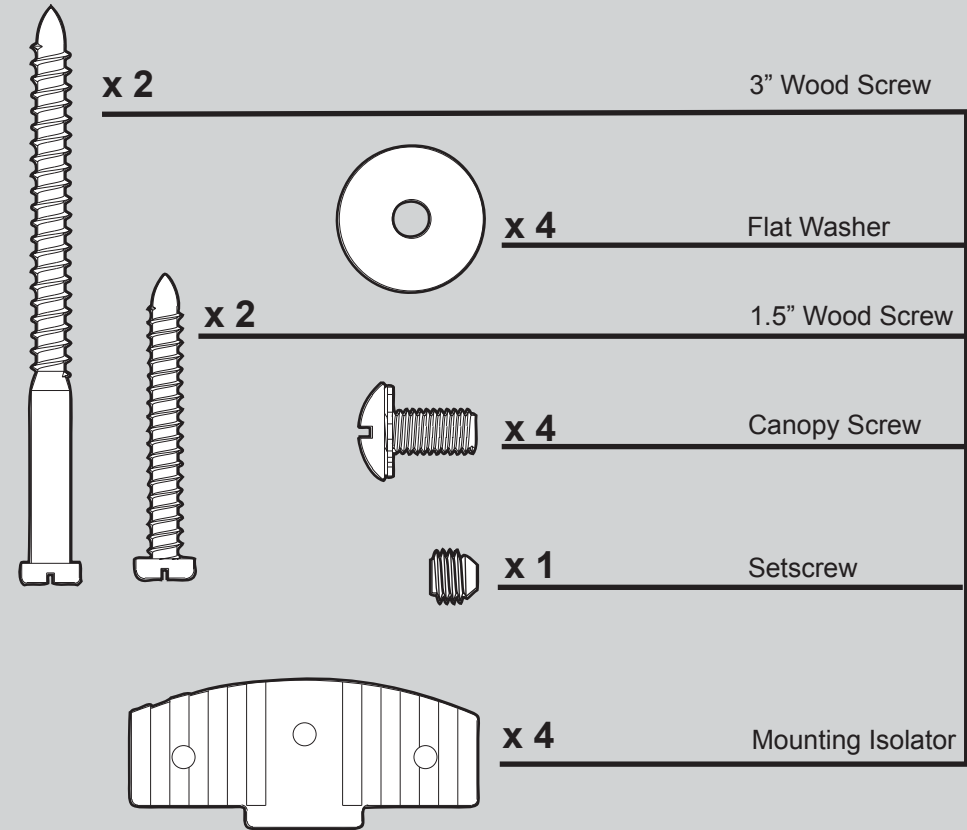

Hardware

(Drawn to Scale)

Fan Parts

(Not Drawn to Scale)

Hanger Bracket Assembly

Blade Assembly

Switch Housing Assembly

PARTS GUIDE

REFER TO THE INSTALLATION MANUAL FOR FULL ASSEMBLY INSTRUCTIONS.

Parts List

Item Name	Qty	Part #	Model #	28704
			Asm. Dwg. #	99830-01
		Finish	Brushed Nickel	
Hanging System Kit	1	96761-09		
Ceiling Plate				
Canopy				
Canopy Trim Ring				
Hanger Ball / Downrod Assembly				
Setscrew				
Canopy Screw				
Wood Screw 1.5"				
Wood Screw 3"				
Flat Washer				
Mounting Isolator				
Allen Wrench	1	64801-01		
Blade Iron Set	1	98832-05		
Blade Set	1	G0761-68		
Screw, Blade Iron Armature	11	63755-05		
Switch Housing Assembly	1	99824-09		
Light Kit Assembly	1	98378-05		
Globe/Shade	1	89525-01		
Bottom Cap	1	G0284-01		
Finial	1	G0279-01		
Light bulb / Bulb	2	77646-08		
Cap, Switch Housing	1	73853-01		
Plug Button	1	73854-01		
Dummy Terminal, Male	1	08198-01		
Dummy Terminal, Female	1	08200-01		
Hardware Kit	1	99830-00-860		
Blade Grommet				
Blade Assembly Screw				
Screw, Machine, 6-32				
Wire Connector				
Screw, Switch Housing Assembly				
Pull Chain Extension	1	63756-42		
Pull Chain Extension	2	63756-58		
Pull Chain Pendant	1	G0090-01		
Pull Chain Pendant	1	G0091-01		
Balancing Kit	1	65666-01		