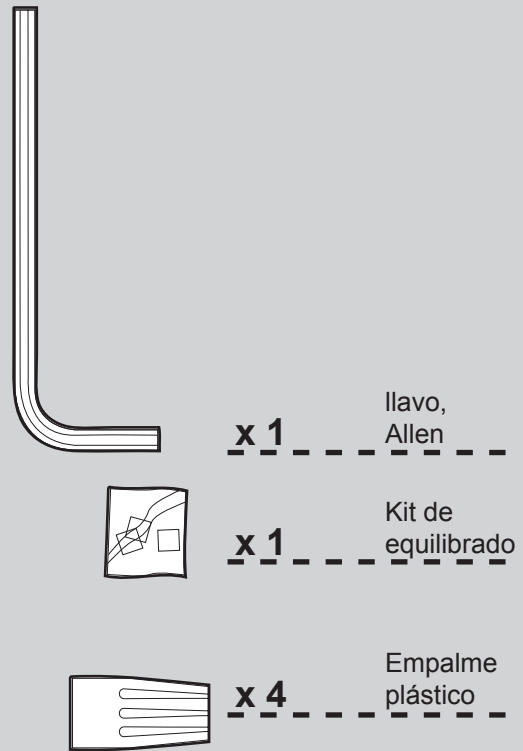

REFER TO THE INSTALLATION MANUAL FOR FULL ASSEMBLY INSTRUCTIONS.

Parts List

Item Name	Qty	Part #	Model #	28704
			Asm. Dwg. #	99830-01
		Finish	Brushed Nickel	
Hanging System Kit	1	96761-09		
Ceiling Plate				
Canopy				
Canopy Trim Ring				
Hanger Ball / Downrod Assembly				
Setscrew				
Canopy Screw				
Wood Screw 1.5"				
Wood Screw 3"				
Flat Washer				
Mounting Isolator				
Allen Wrench	1	64801-01		
Blade Iron Set	1	98832-05		
Blade Set	1	G0761-68		
Screw, Blade Iron Armature	11	63755-05		
Switch Housing Assembly	1	99824-09		
Light Kit Assembly	1	98378-05		
Globe/Shade	1	89525-01		
Bottom Cap	1	G0284-01		
Finial	1	G0279-01		
Light bulb / Bulb	2	77646-08		
Cap, Switch Housing	1	73853-01		
Plug Button	1	73854-01		
Dummy Terminal, Male	1	08198-01		
Dummy Terminal, Female	1	08200-01		
Hardware Kit	1	99830-00-860		
Blade Grommet				
Blade Assembly Screw				
Screw, Machine, 6-32				
Wire Connector				
Screw, Switch Housing Assembly				
Pull Chain Extension	1	63756-42		
Pull Chain Extension	2	63756-58		
Pull Chain Pendant	1	G0090-01		
Pull Chain Pendant	1	G0091-01		
Balancing Kit	1	65666-01		

Materiales

(no dibujados a escala)

Piezas del ventilador

(no dibujadas a escala)

Conjunto del soporte de suspensión

de conjunto de paleta

Conjunto del interruptor

GUÍA DE PIEZAS