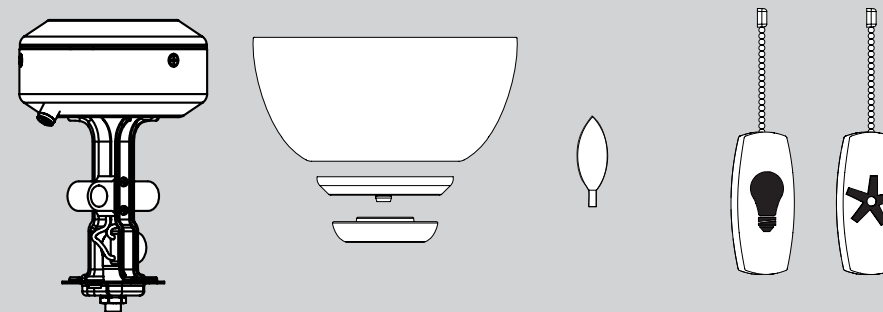

REFER TO THE INSTALLATION MANUAL FOR FULL ASSEMBLY INSTRUCTIONS.

Parts List

Item Name	Qty	Part #	Model #	28704
			Asm. Dwg. #	99830-01
		Finish	Brushed Nickel	
Hanging System Kit	1	96761-09		
Ceiling Plate				
Canopy				
Canopy Trim Ring				
Hanger Ball / Downrod Assembly				
Setscrew				
Canopy Screw				
Wood Screw 1.5"				
Wood Screw 3"				
Flat Washer				
Mounting Isolator				
Allen Wrench	1	64801-01		
Blade Iron Set	1	98832-05		
Blade Set	1	G0761-68		
Screw, Blade Iron Armature	11	63755-05		
Switch Housing Assembly	1	99824-09		
Light Kit Assembly	1	98378-05		
Globe/Shade	1	89525-01		
Bottom Cap	1	G0284-01		
Finial	1	G0279-01		
Light bulb / Bulb	2	77646-08		
Cap, Switch Housing	1	73853-01		
Plug Button	1	73854-01		
Dummy Terminal, Male	1	08198-01		
Dummy Terminal, Female	1	08200-01		
Hardware Kit	1	99830-00-860		
Blade Grommet				
Blade Assembly Screw				
Screw, Machine, 6-32				
Wire Connector				
Screw, Switch Housing Assembly				
Pull Chain Extension	1	63756-42		
Pull Chain Extension	2	63756-58		
Pull Chain Pendant	1	G0090-01		
Pull Chain Pendant	1	G0091-01		
Balancing Kit	1	65666-01		

Materiales

(no dibujados a escala)

Piezas del ventilador

(no dibujadas a escala)

Conjunto del soporte de suspensión

de conjunto de paleta

Conjunto del interruptor

GUÍA DE PIEZAS