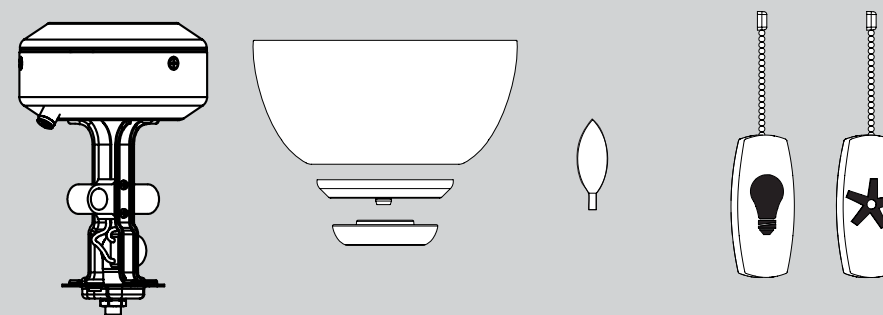

Hardware

(Drawn to Scale)

Fan Parts

(Not Drawn to Scale)

Hanger Bracket Assembly

Blade Assembly

Switch Housing Assembly

PARTS GUIDE

REFER TO THE INSTALLATION MANUAL FOR FULL ASSEMBLY INSTRUCTIONS.

Parts List

Item Name	Qty	Part #	Model #	28704
			Asm. Dwg. #	99830-01
		Finish	Brushed Nickel	
Hanging System Kit	1	96761-09		
Ceiling Plate				
Canopy				
Canopy Trim Ring				
Hanger Ball / Downrod Assembly				
Setscrew				
Canopy Screw				
Wood Screw 1.5"				
Wood Screw 3"				
Flat Washer				
Mounting Isolator				
Allen Wrench	1	64801-01		
Blade Iron Set	1	98832-05		
Blade Set	1	G0761-68		
Screw, Blade Iron Armature	11	63755-05		
Switch Housing Assembly	1	99824-09		
Light Kit Assembly	1	98378-05		
Globe/Shade	1	89525-01		
Bottom Cap	1	G0284-01		
Finial	1	G0279-01		
Light bulb / Bulb	2	77646-08		
Cap, Switch Housing	1	73853-01		
Plug Button	1	73854-01		
Dummy Terminal, Male	1	08198-01		
Dummy Terminal, Female	1	08200-01		
Hardware Kit	1	99830-00-860		
Blade Grommet				
Blade Assembly Screw				
Screw, Machine, 6-32				
Wire Connector				
Screw, Switch Housing Assembly				
Pull Chain Extension	1	63756-42		
Pull Chain Extension	2	63756-58		
Pull Chain Pendant	1	G0090-01		
Pull Chain Pendant	1	G0091-01		
Balancing Kit	1	65666-01		