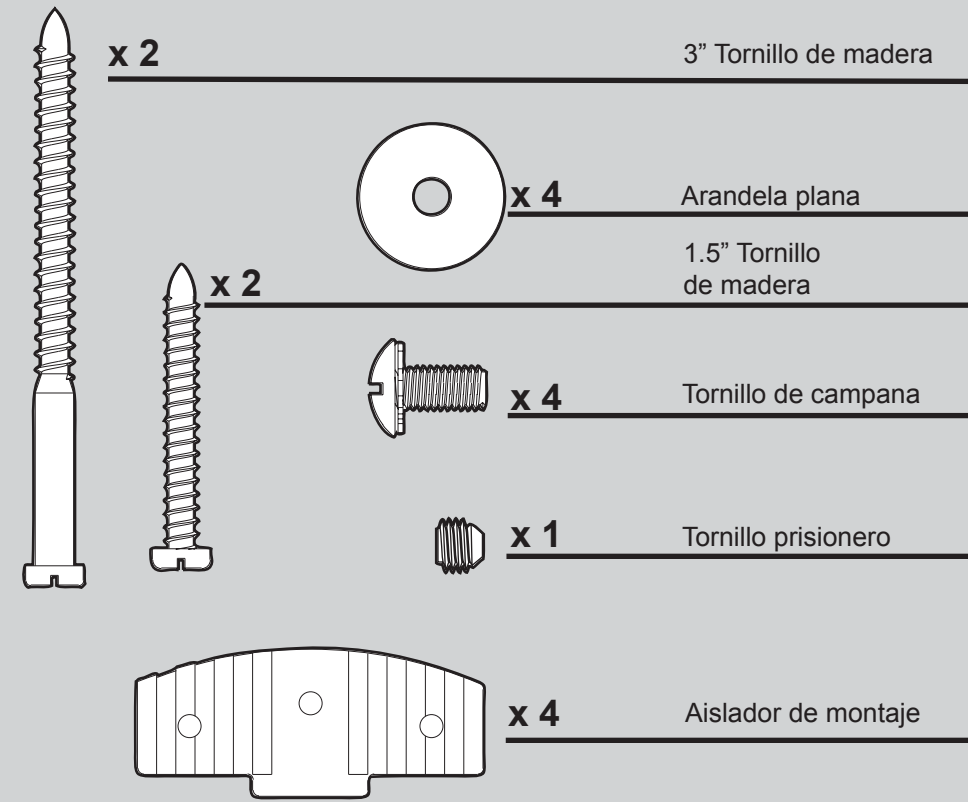

Materiales

(no dibujados a escala)