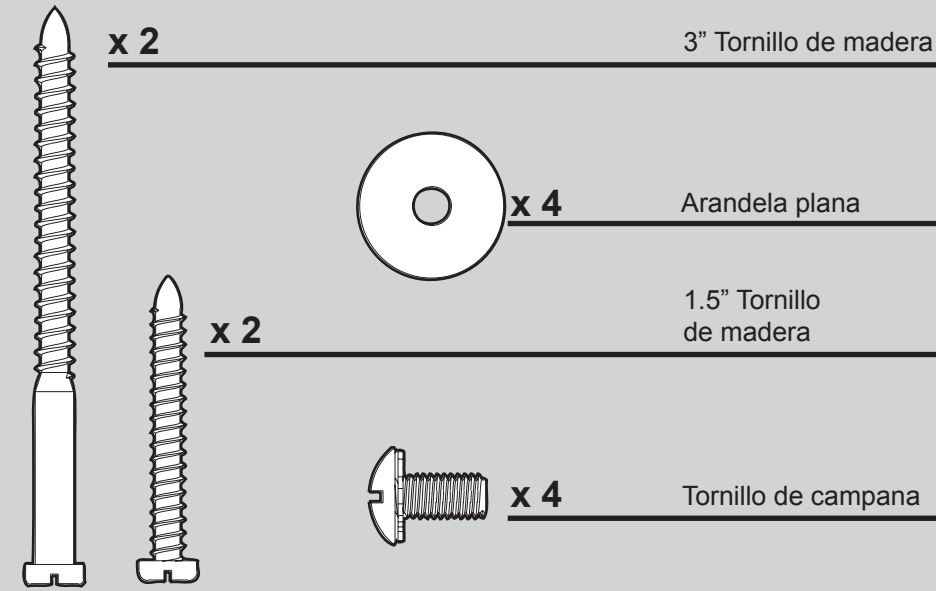

Hardware

(Drawn to Scale)

x 2 3" Tornillo de madera

x 4 Arandela plana

x 2 1.5" Tornillo de madera

x 4 Tornillo de campana

x 1 Tornillo prisionero

x 4 Aislador de montaje

x 11 Tornillo de armadura de soporte de paleta

x 16 Tornillo, de conjunto de paleta

x 16 Arandela de caucho de paleta

x 1 Kit de equilibrado

x 4 Empalme plástico

x 3 Tornillo, del conjunto de la caja del interruptor

x 3 Tornillo mecánico, 6-32