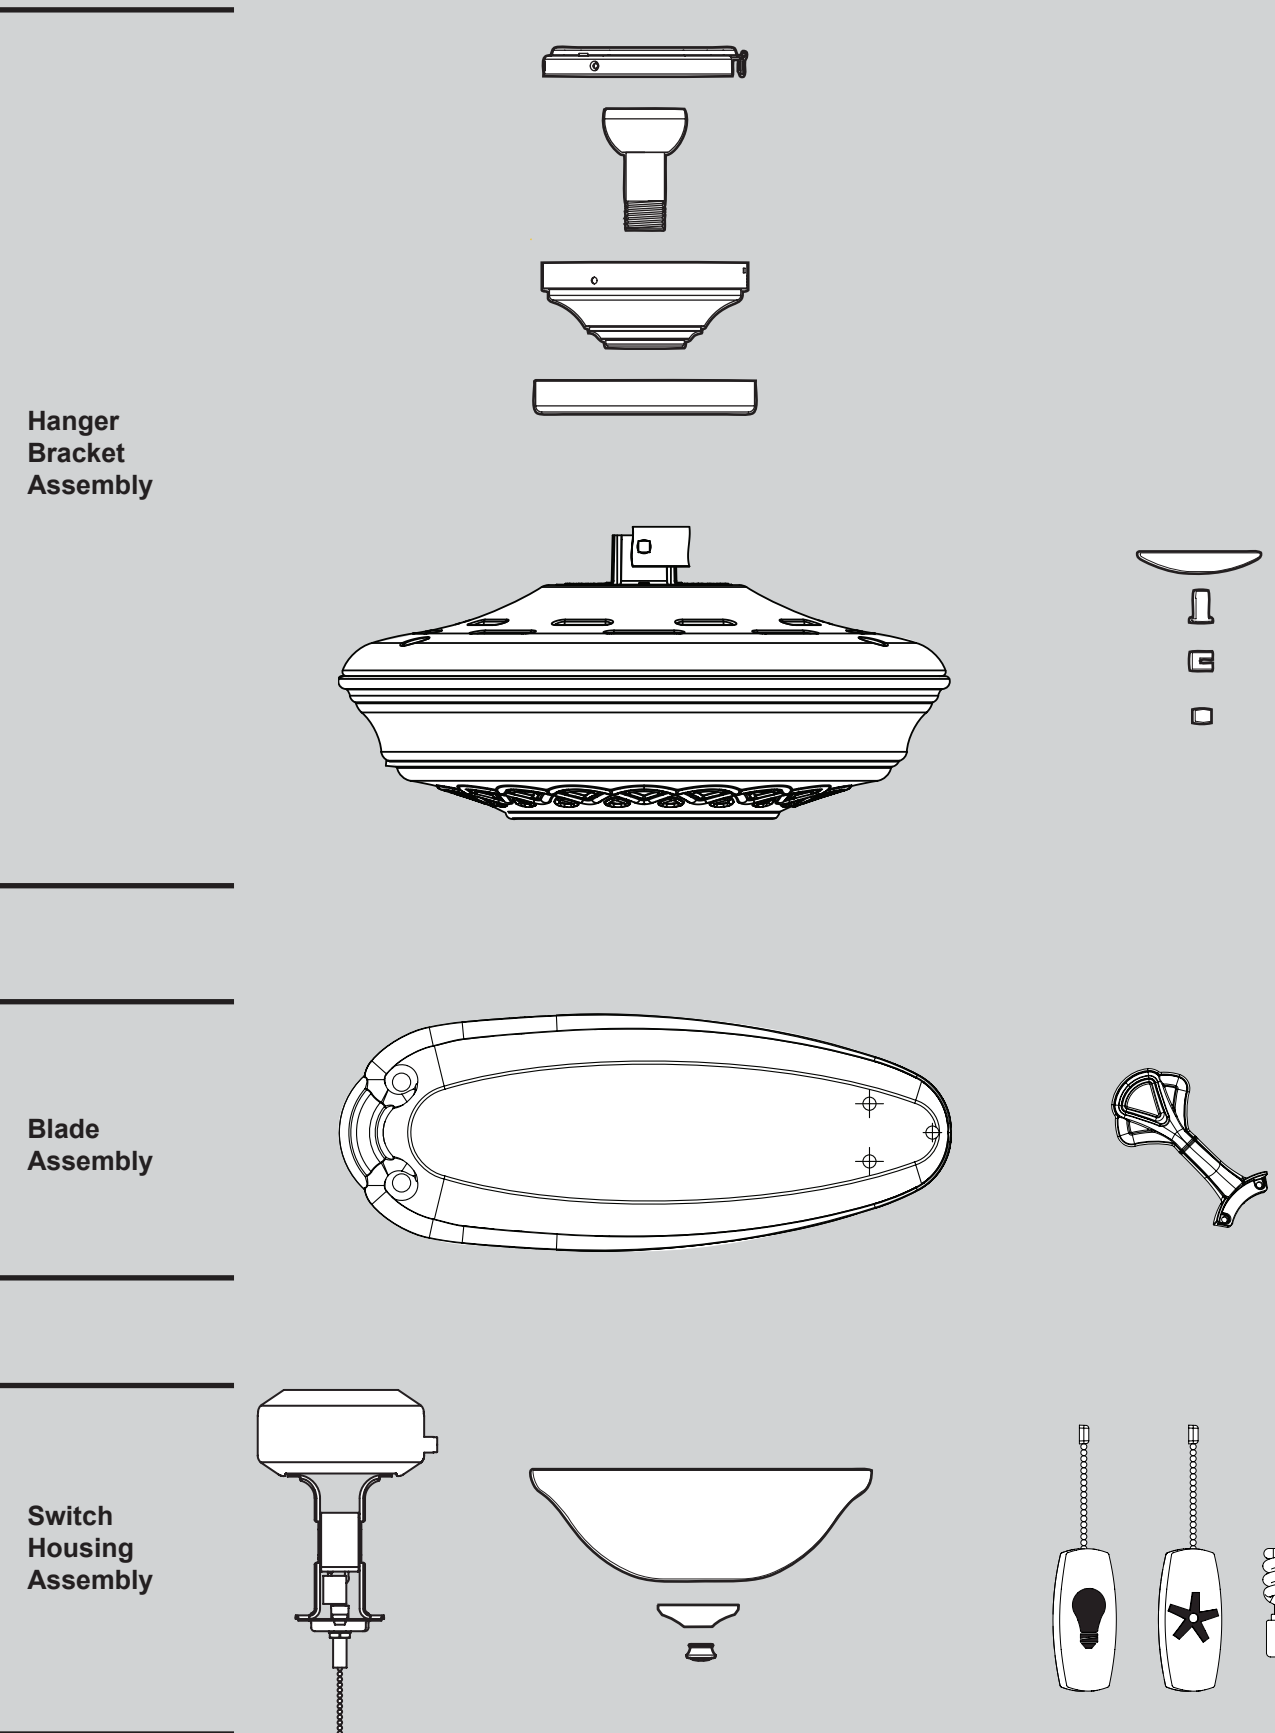

# Hardware

(Drawn to Scale)

-  **x 2** 3" Wood Screw
-  **x 4** Flat Washer
-  **x 2** 1.5" Wood Screw
-  **x 4** Canopy Screw
-  **x 1** Setscrew
-  **x 4** Mounting Isolator
-  **x 11** Screw, Blade Iron Armature
-  **x 16** Screw, Blade Assembly
-  **x 16** Blade Grommet
-  **x 1** Balancing Kit
-  **x 4** Wire Connector
-  **x 3** Screw, Switch Housing Assembly
-  **x 3** Screw, Machine, 6-32

# Fan Parts

(Not Drawn to Scale)