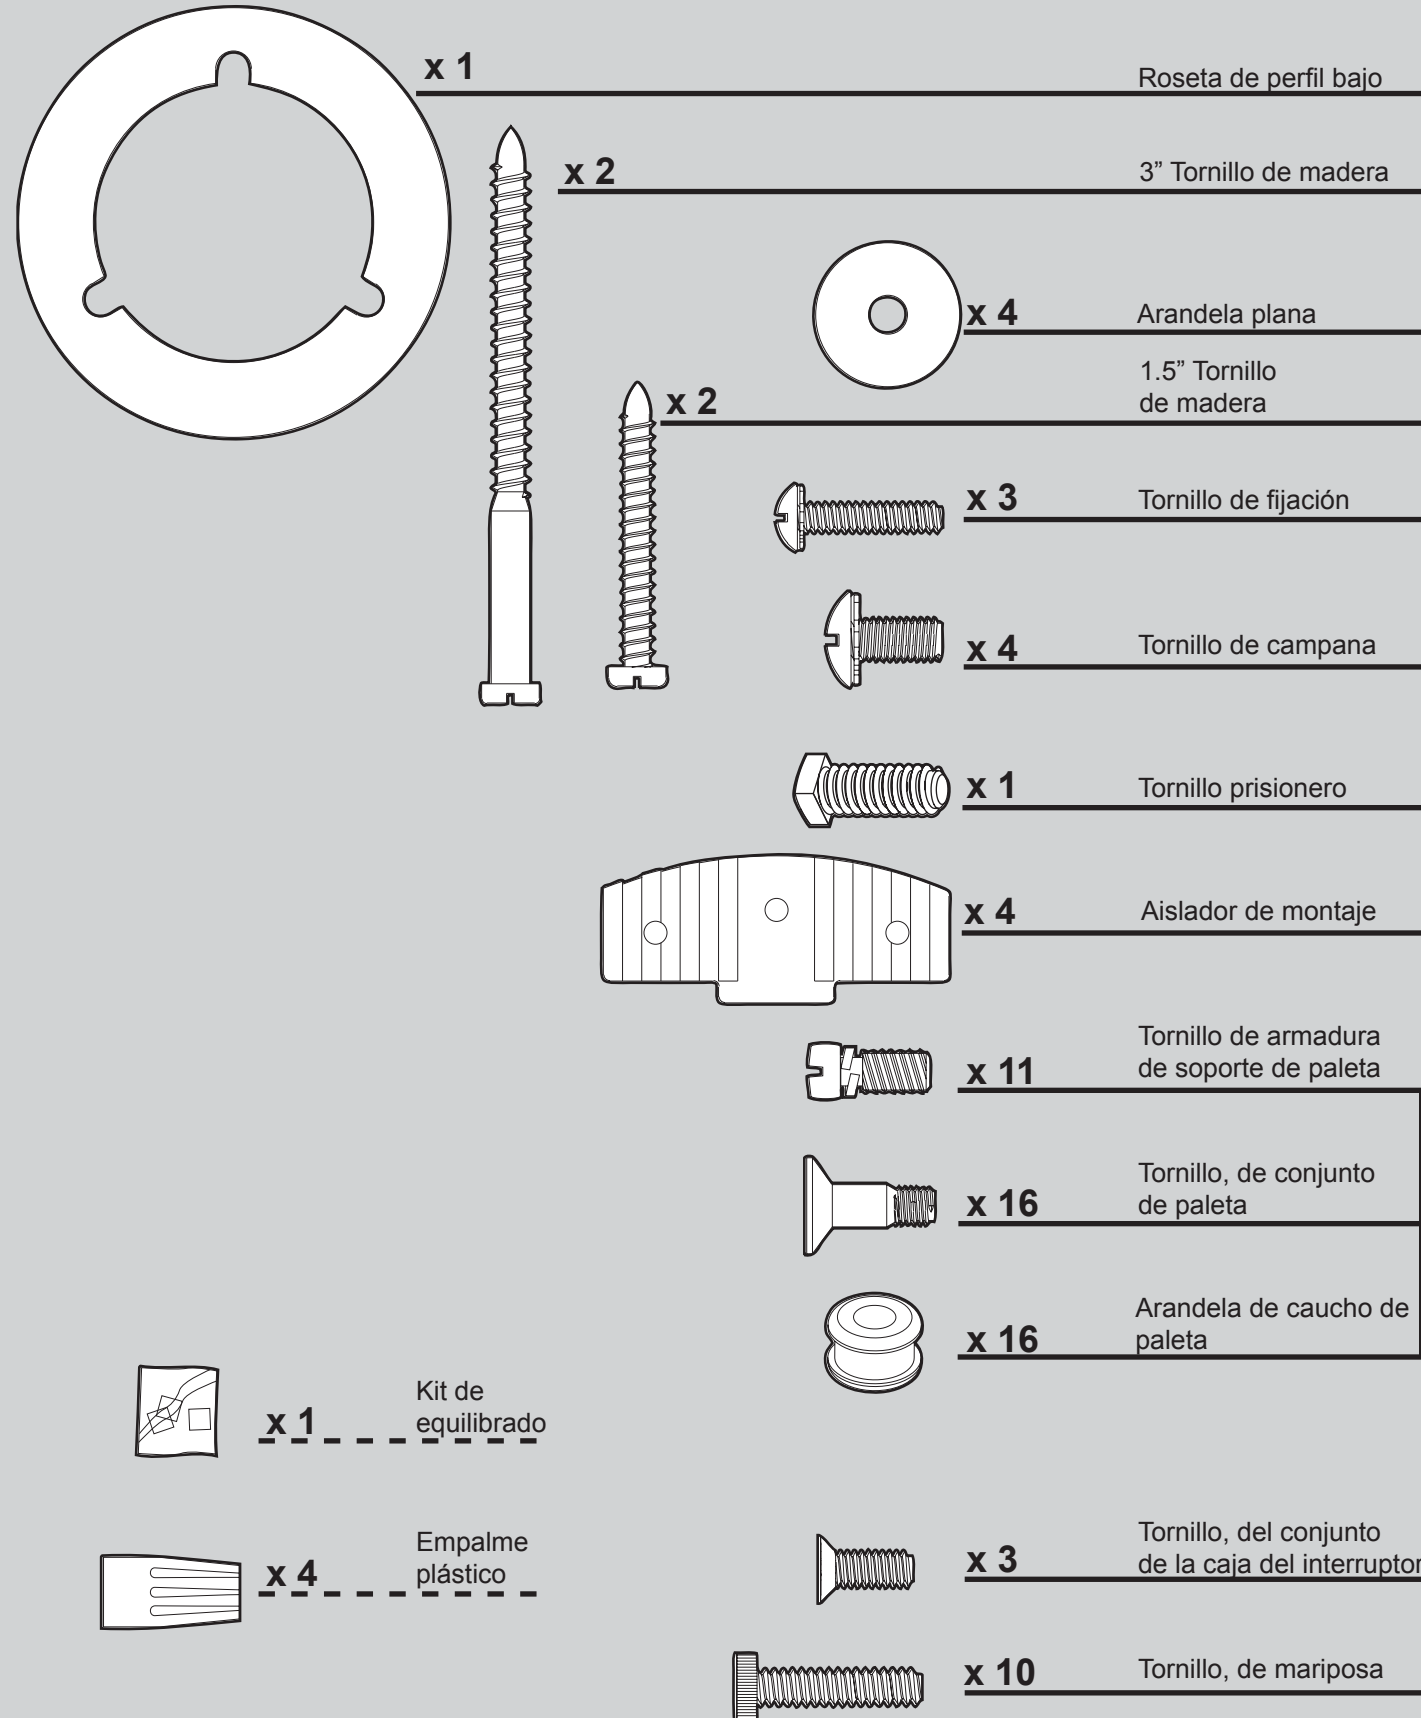

Materiales

(no dibujados a escala)