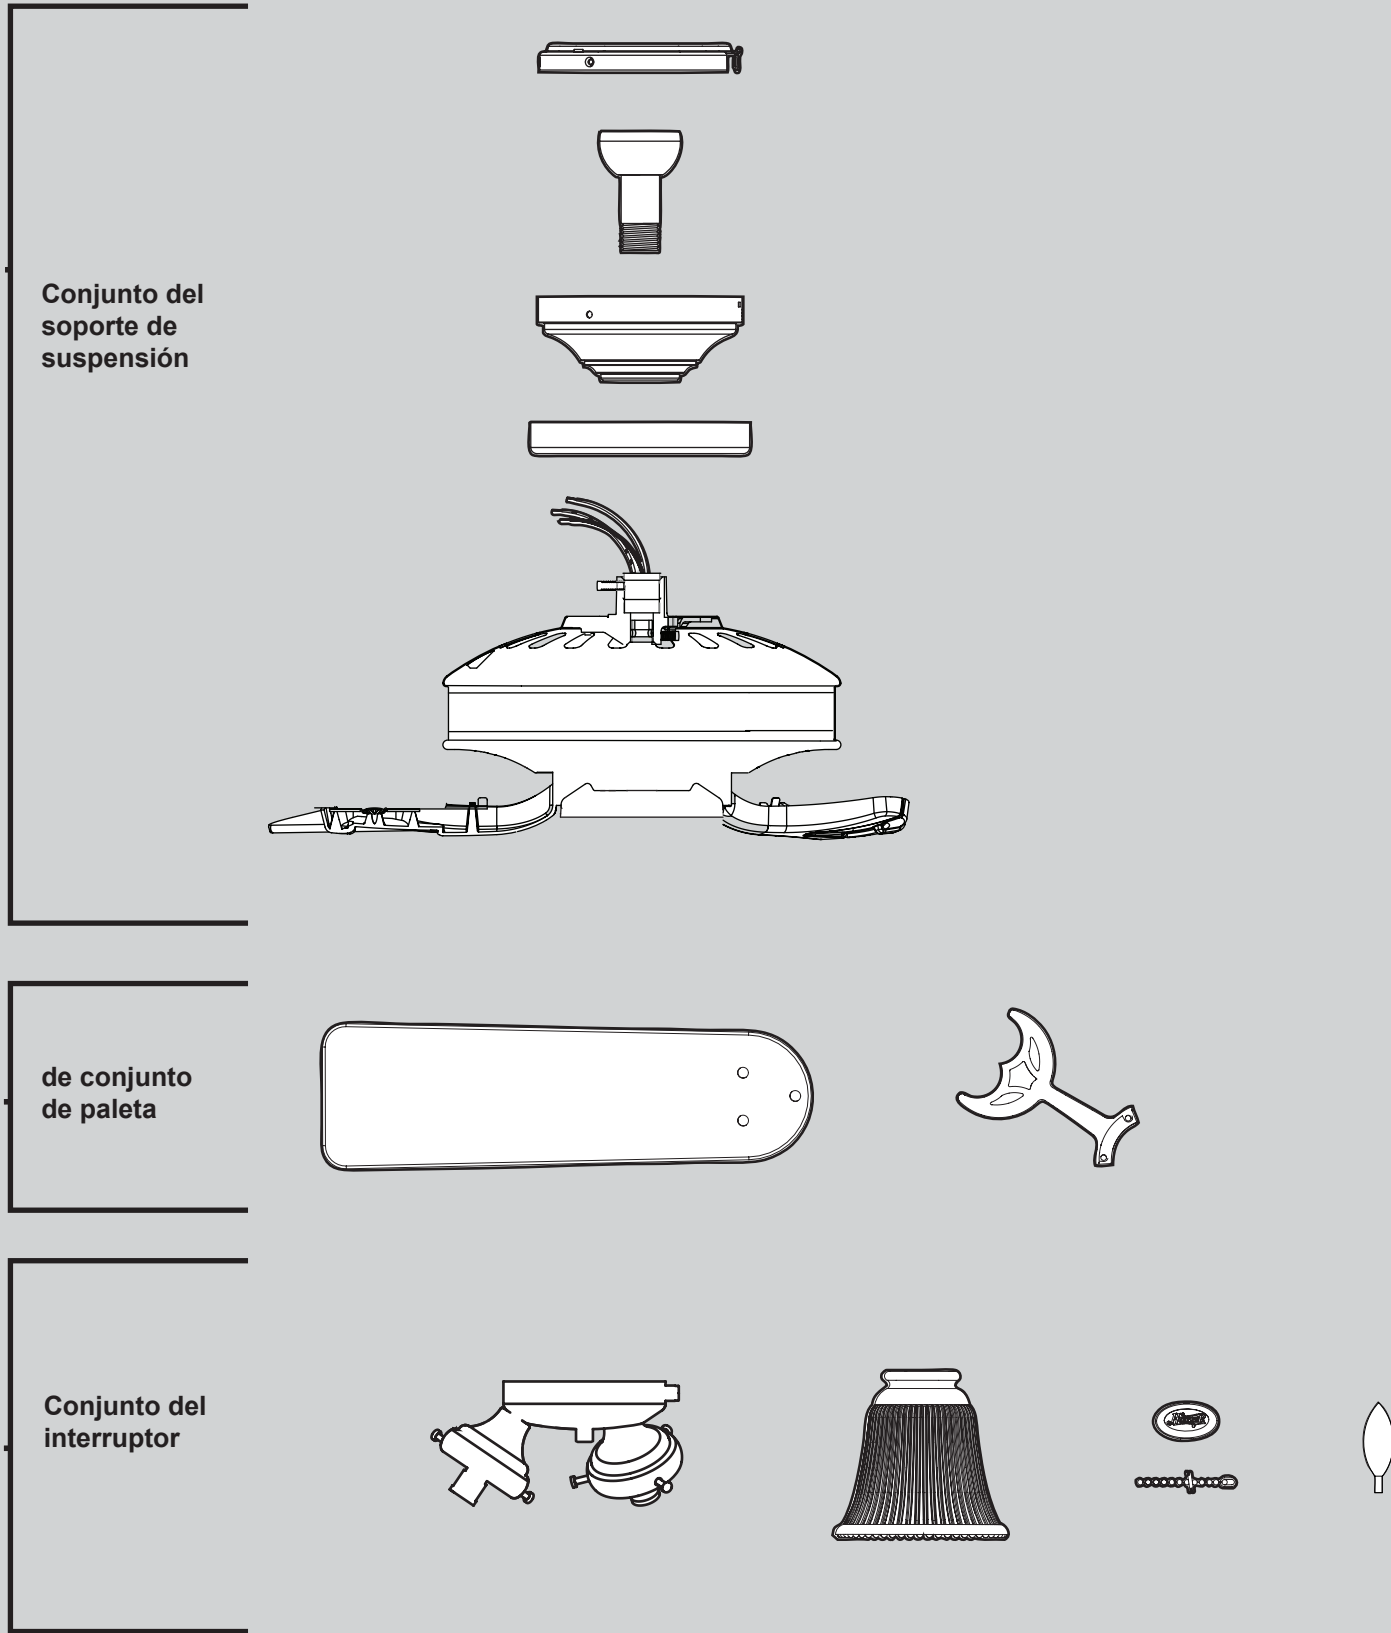

Piezas del ventilador

(no dibujadas a escala)