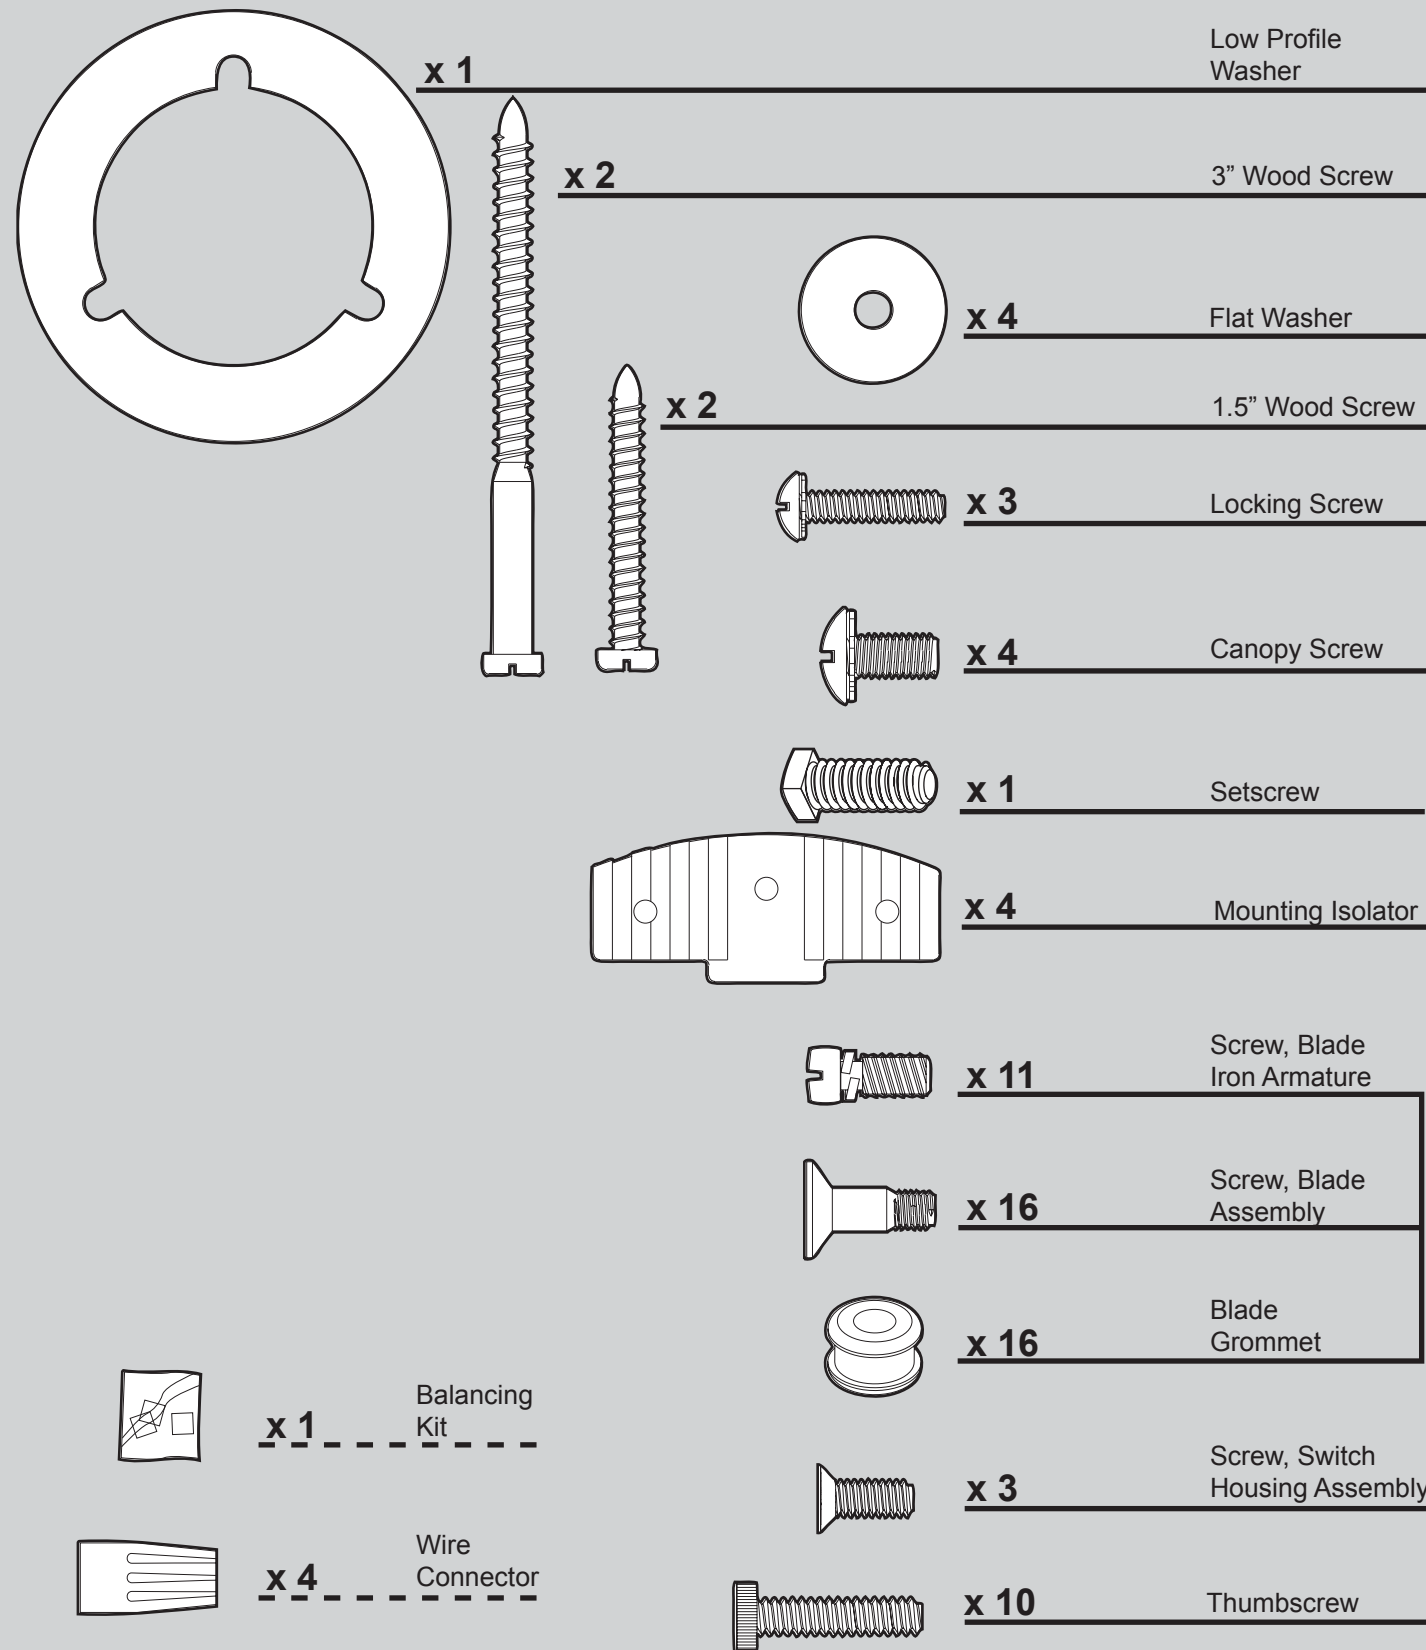

Hardware

(Drawn to Scale)