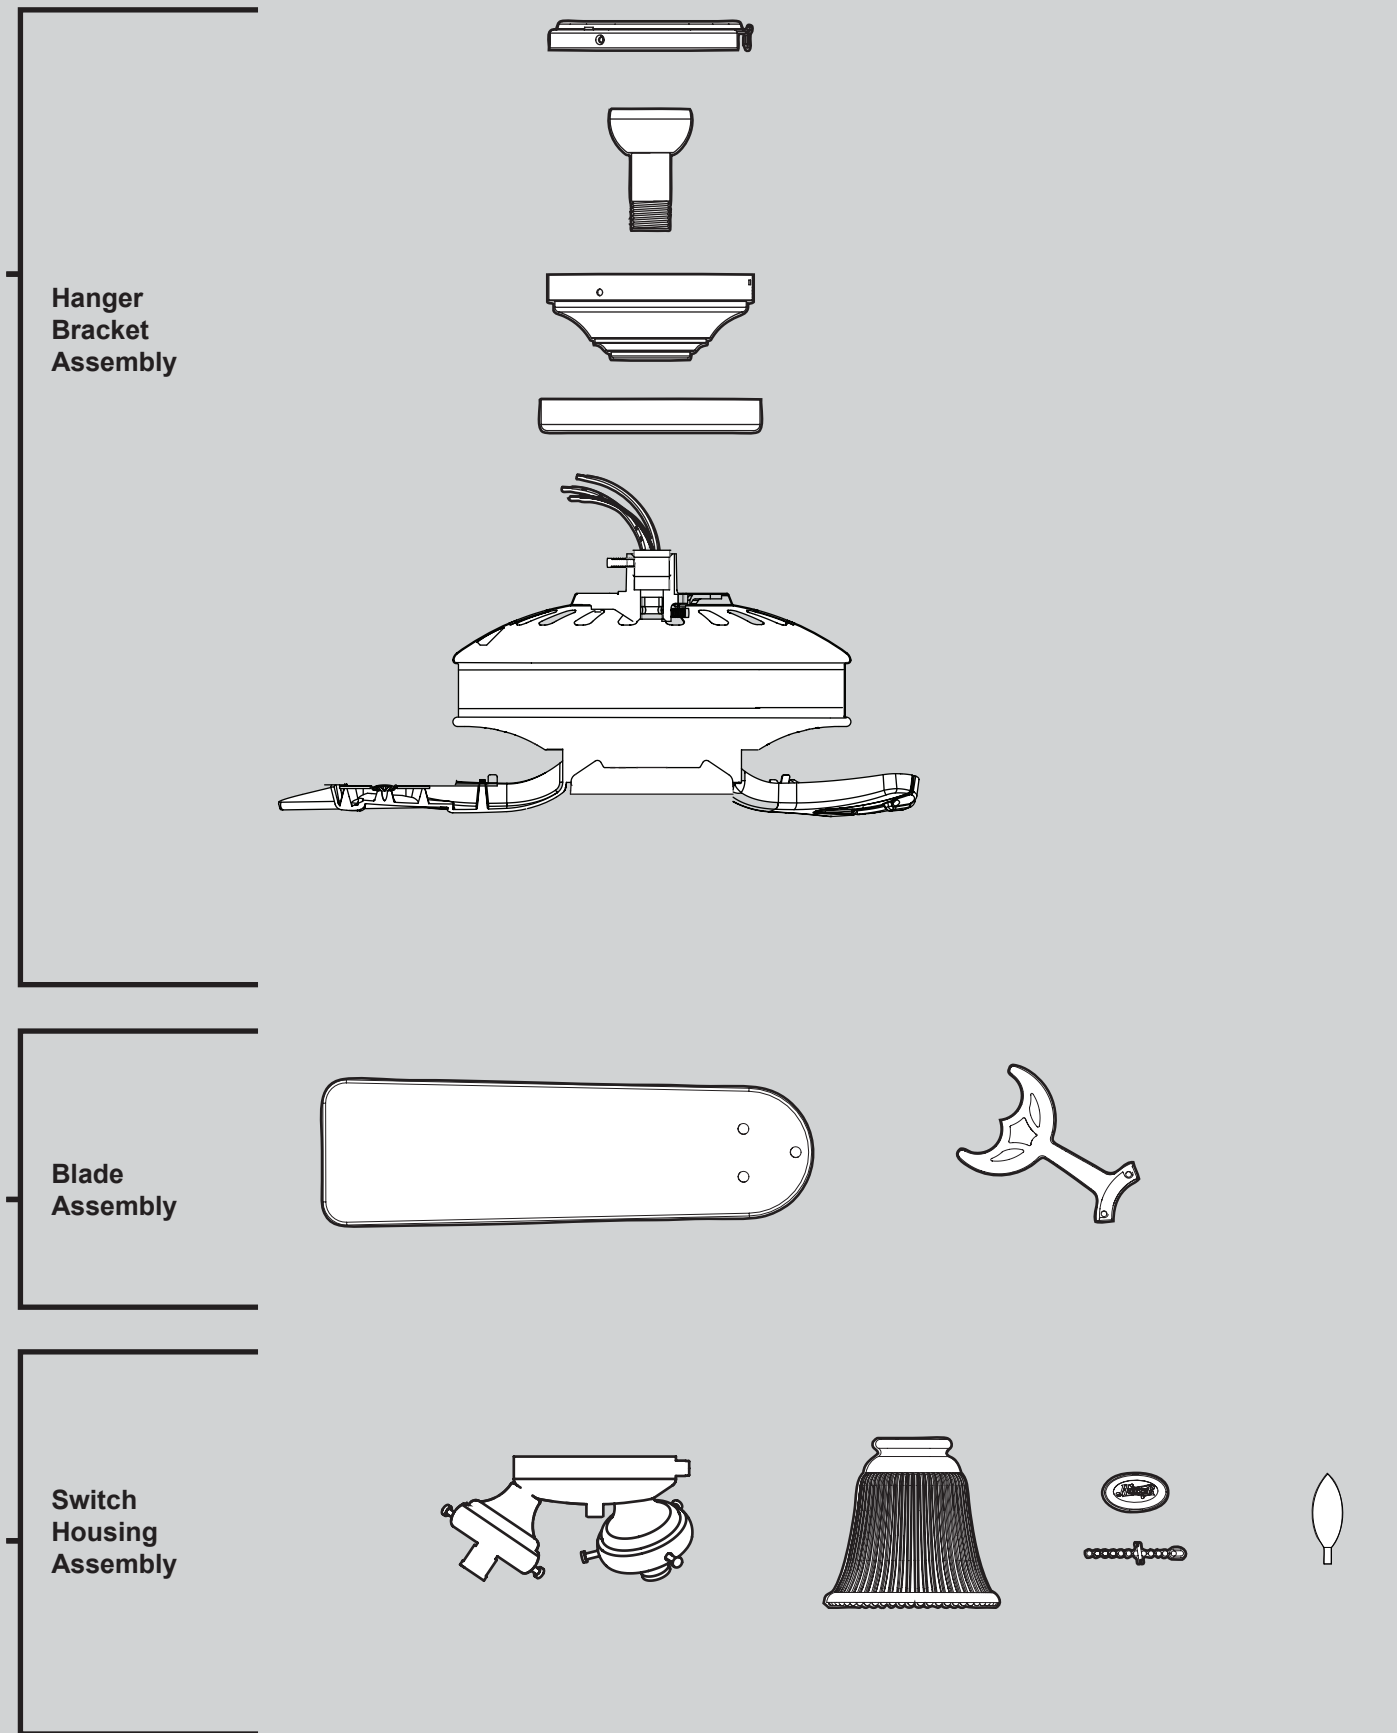

Fan Parts

(Not Drawn to Scale)

PARTS GUIDE

Hunter

Using this Parts Guide, make sure all parts are included in the box. If parts are missing, DO NOT RETURN

THIS ITEM TO THE STORE, call 888-830-1326 for assistance.

THIS PARTS GUIDE IS FOR REFERENCE ONLY.

REFER TO THE INSTALLATION MANUAL FOR FULL ASSEMBLY INSTRUCTIONS.