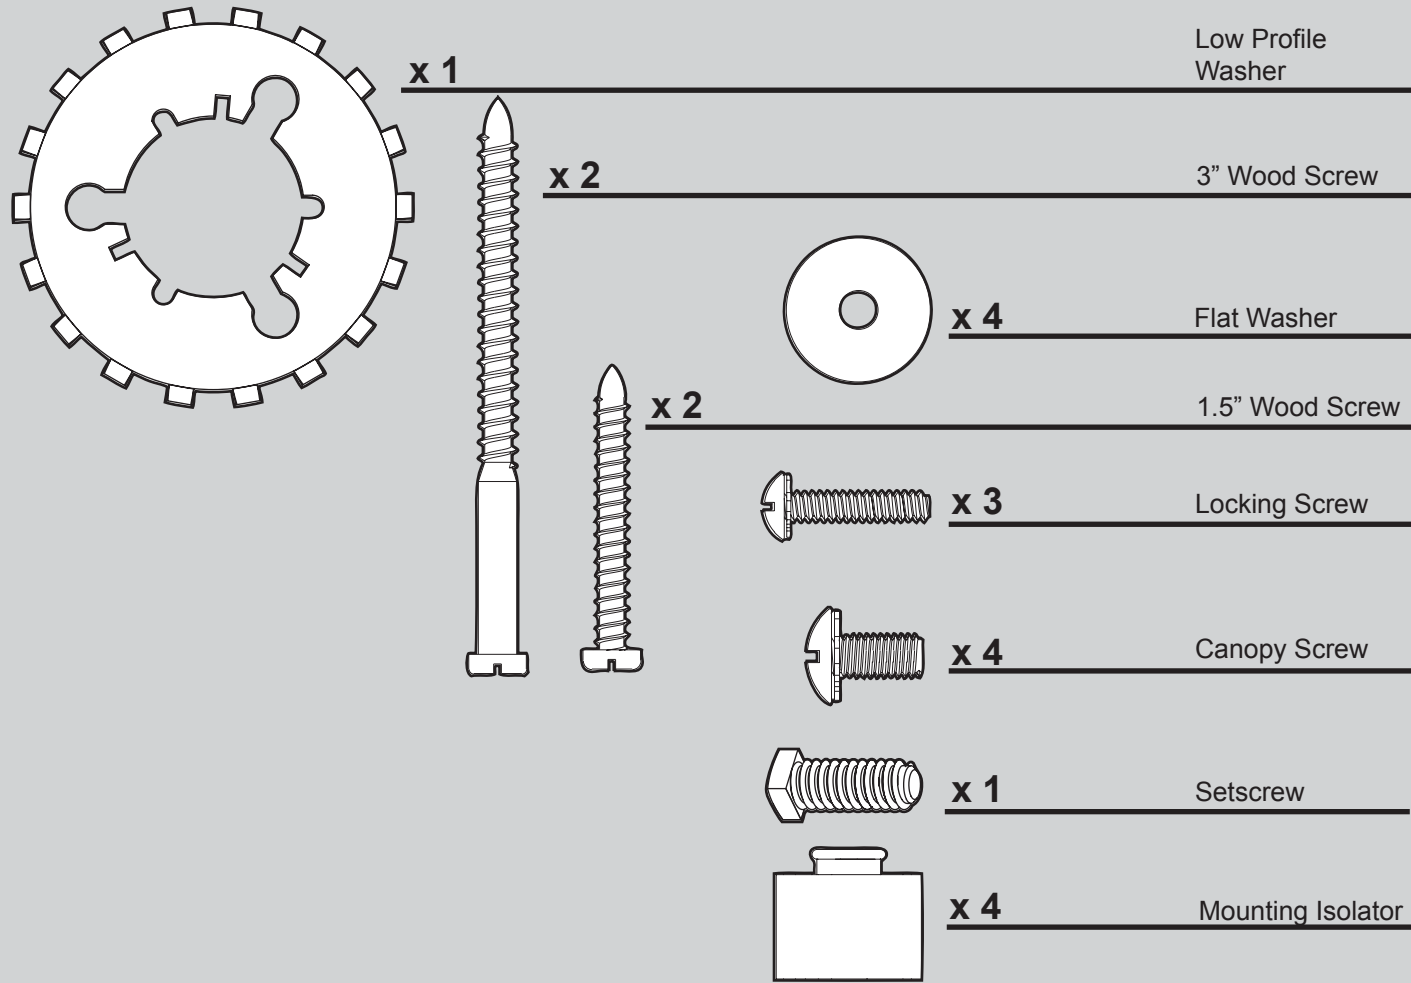

Hardware

(Drawn to Scale)