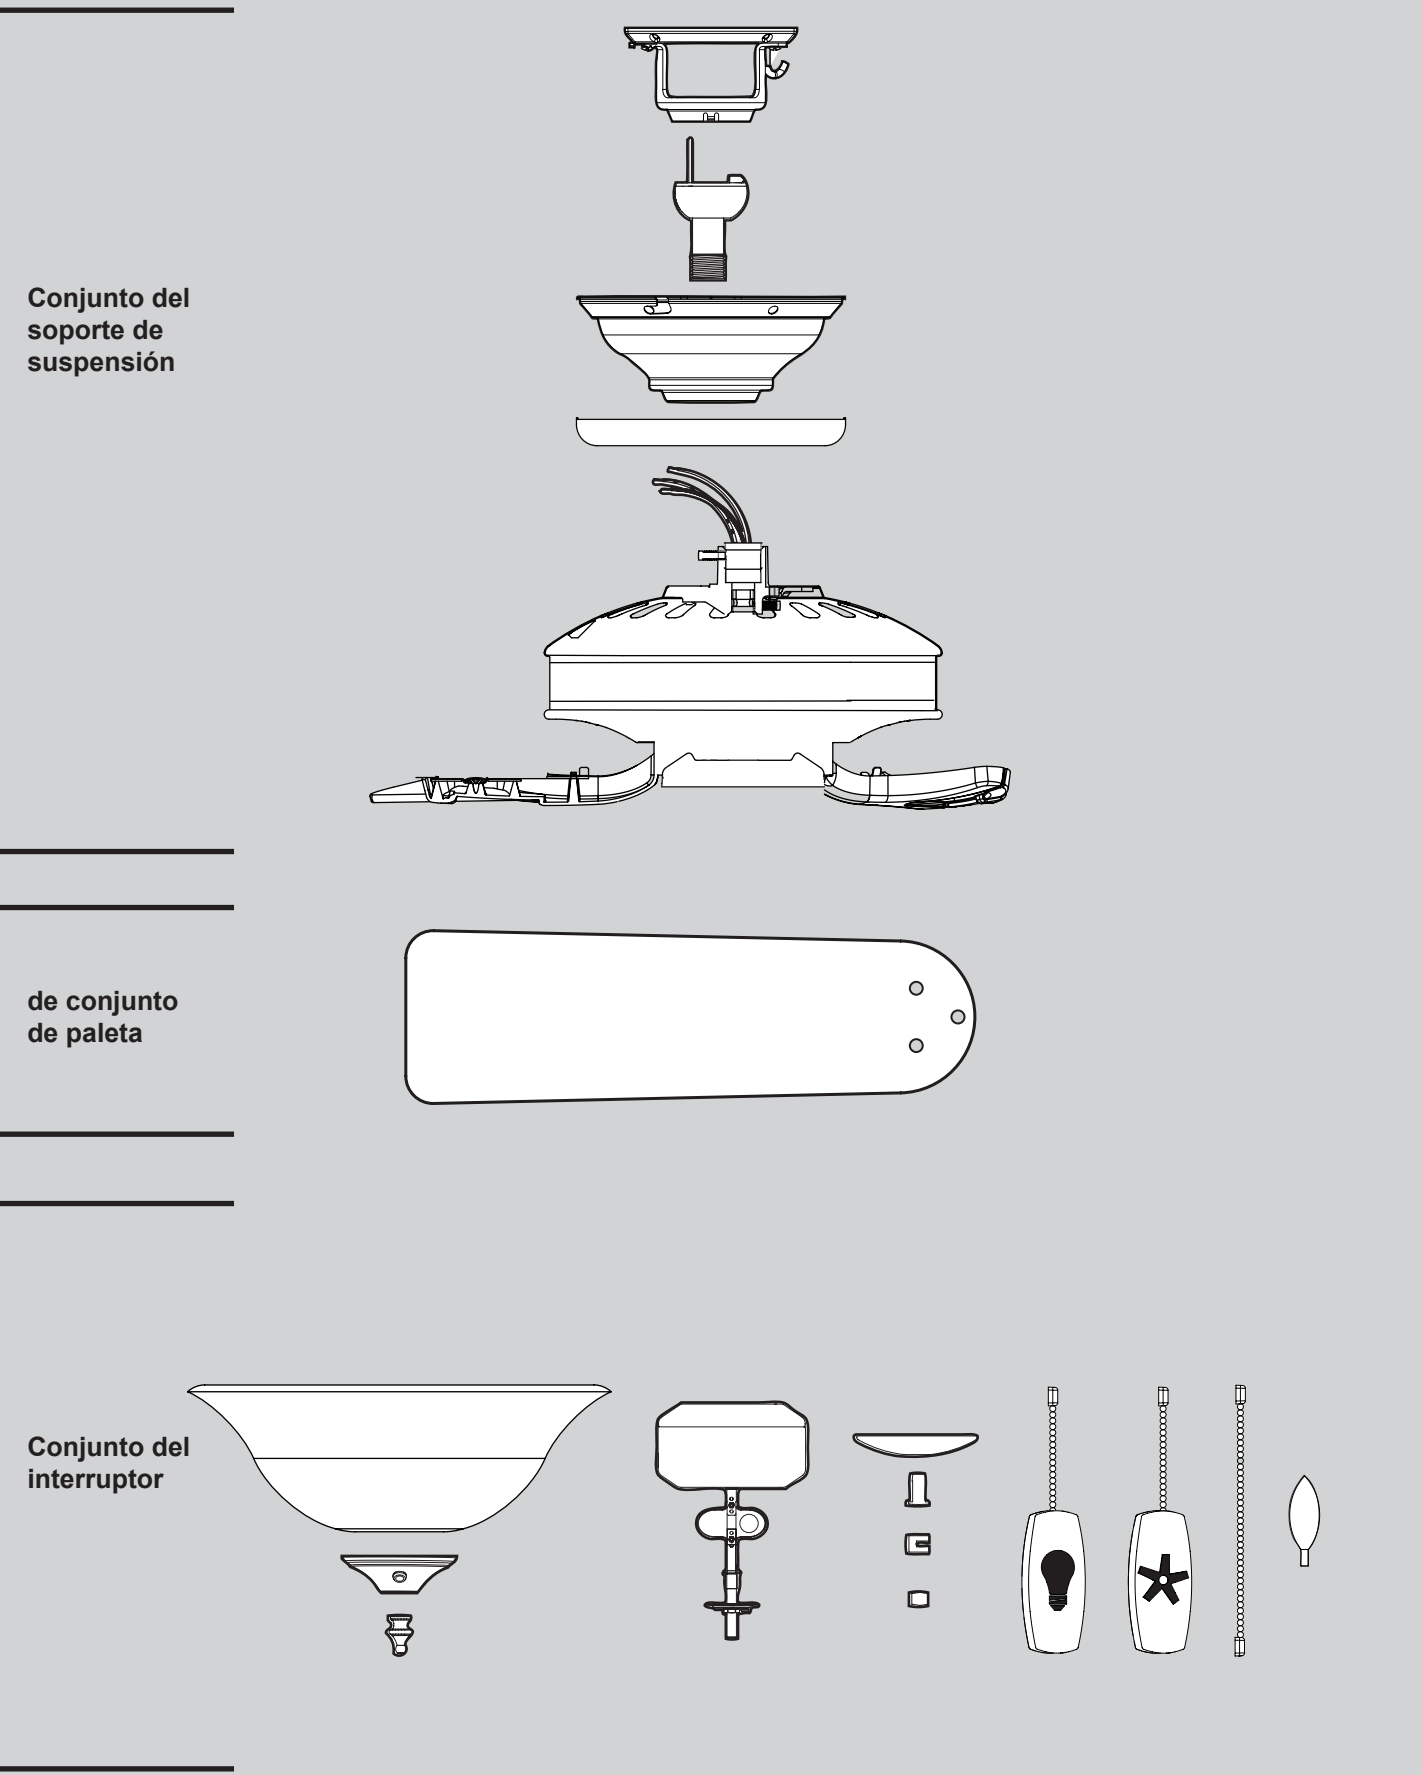

Piezas del ventilador

(no dibujadas a escala)