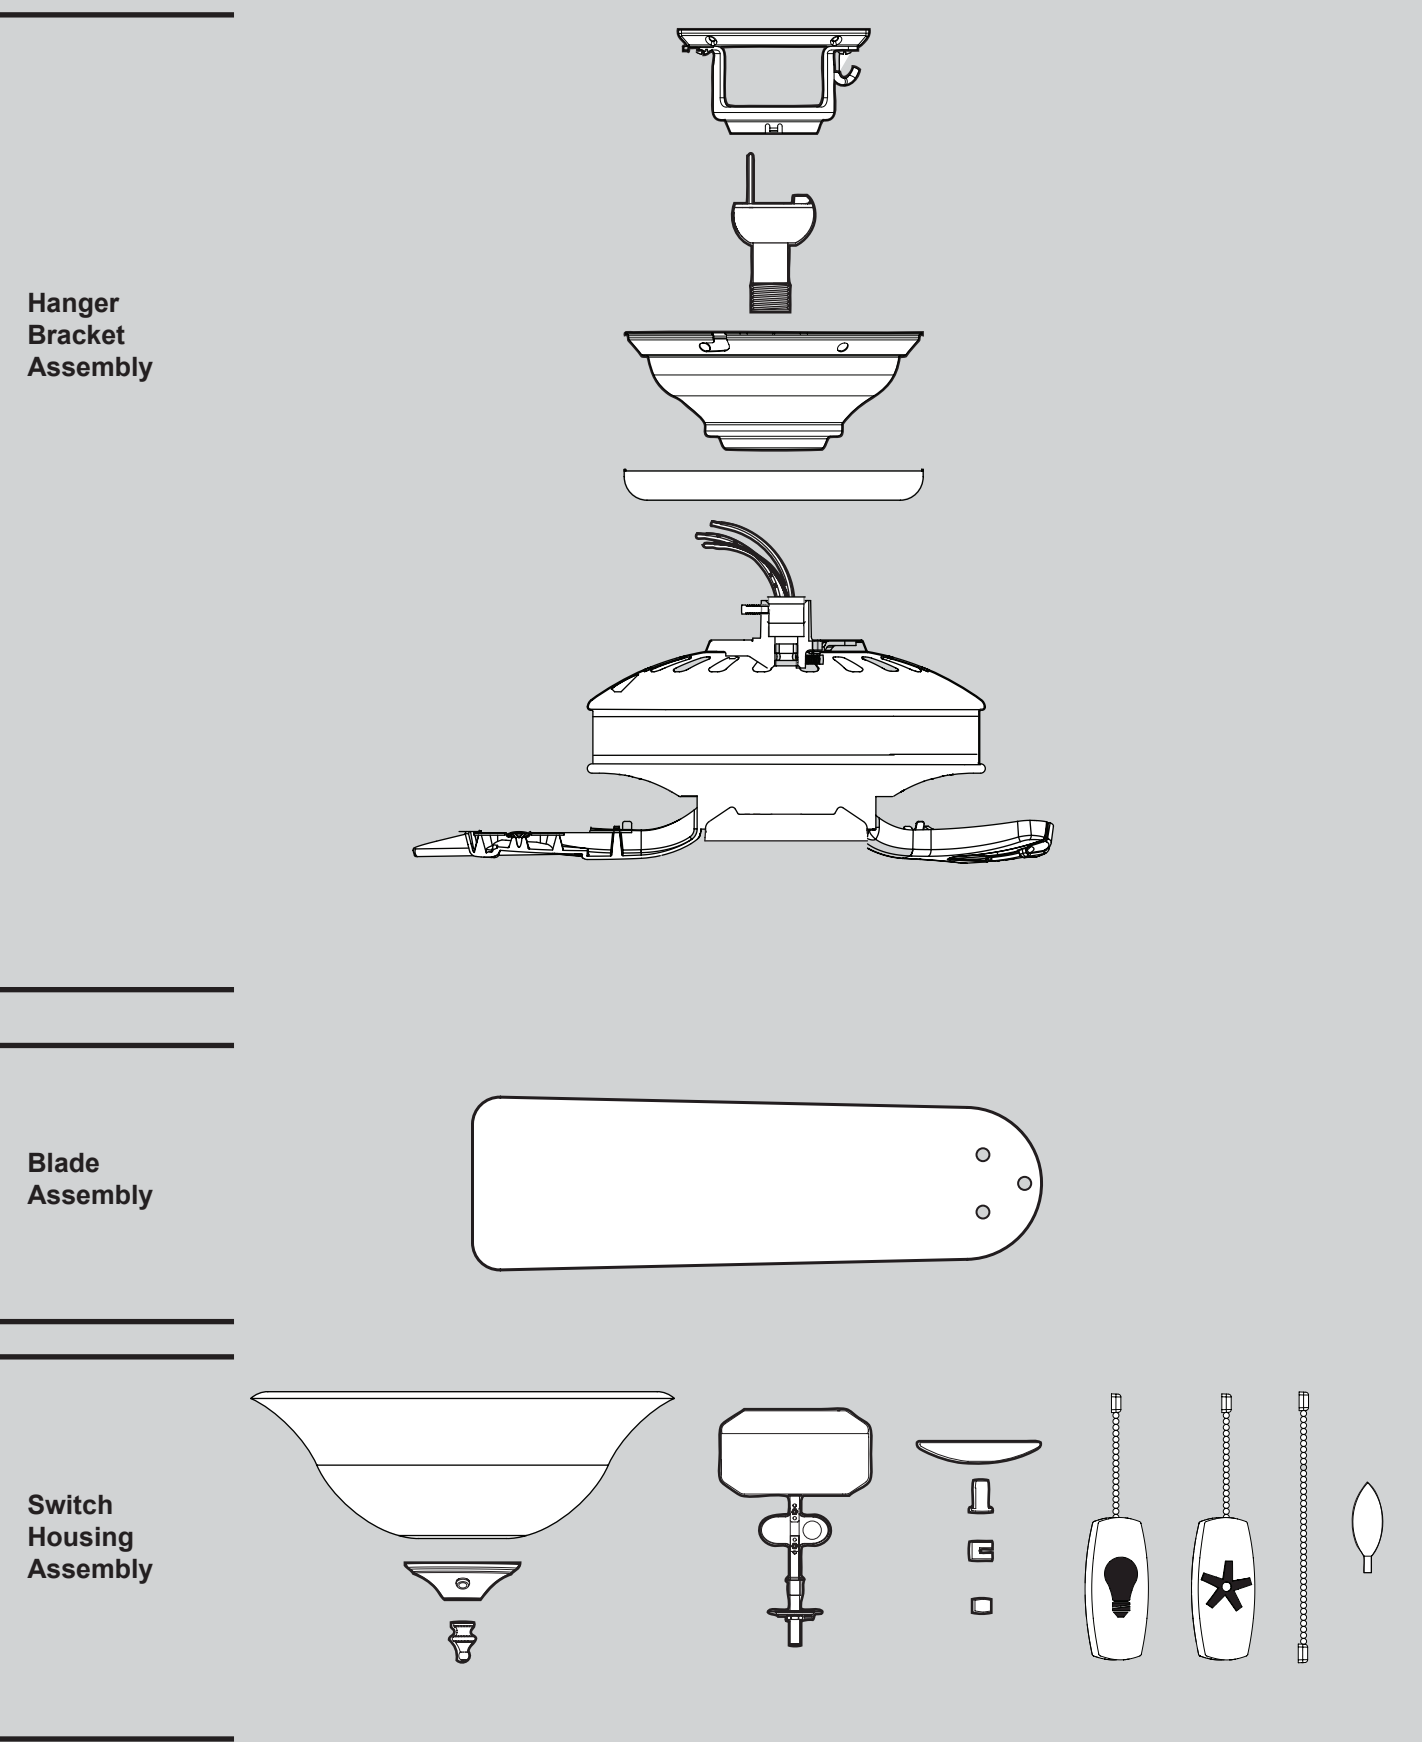

Fan Parts

(Not Drawn to Scale)