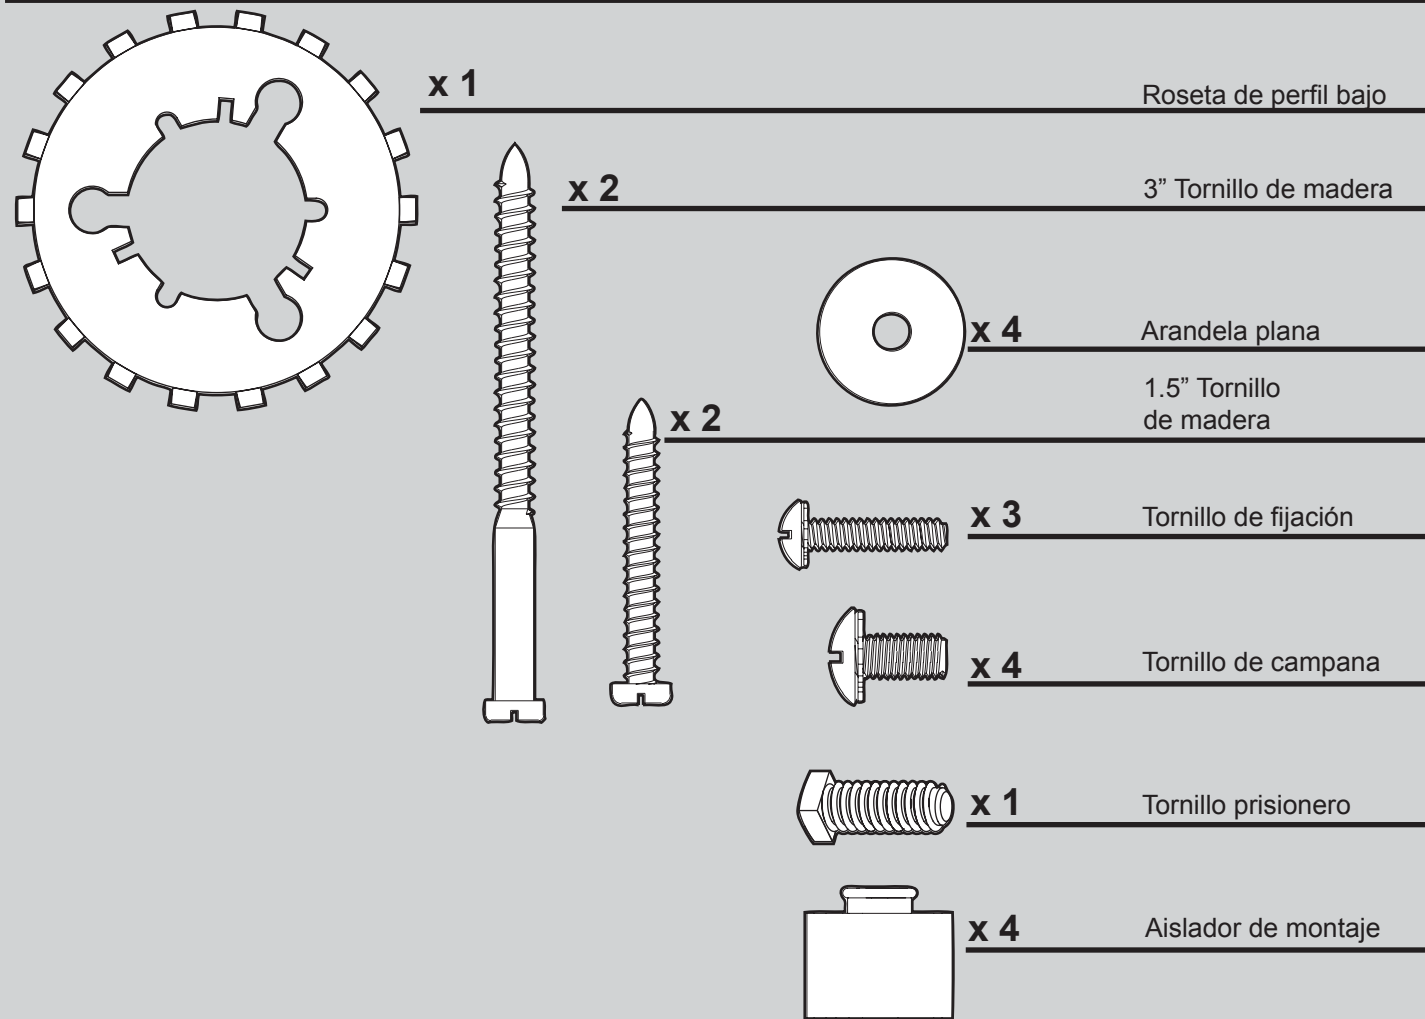

Materiales

(no dibujados a escala)