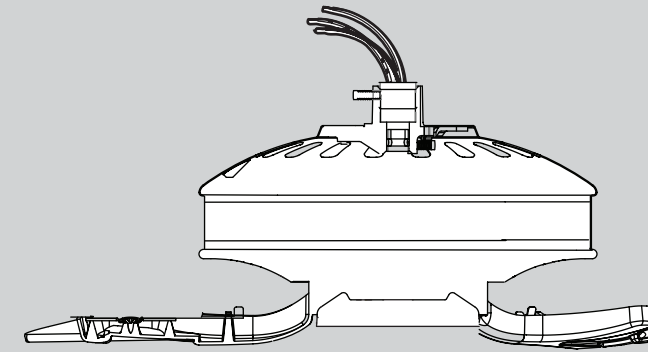

Piezas del ventilador

(no dibujadas a escala)