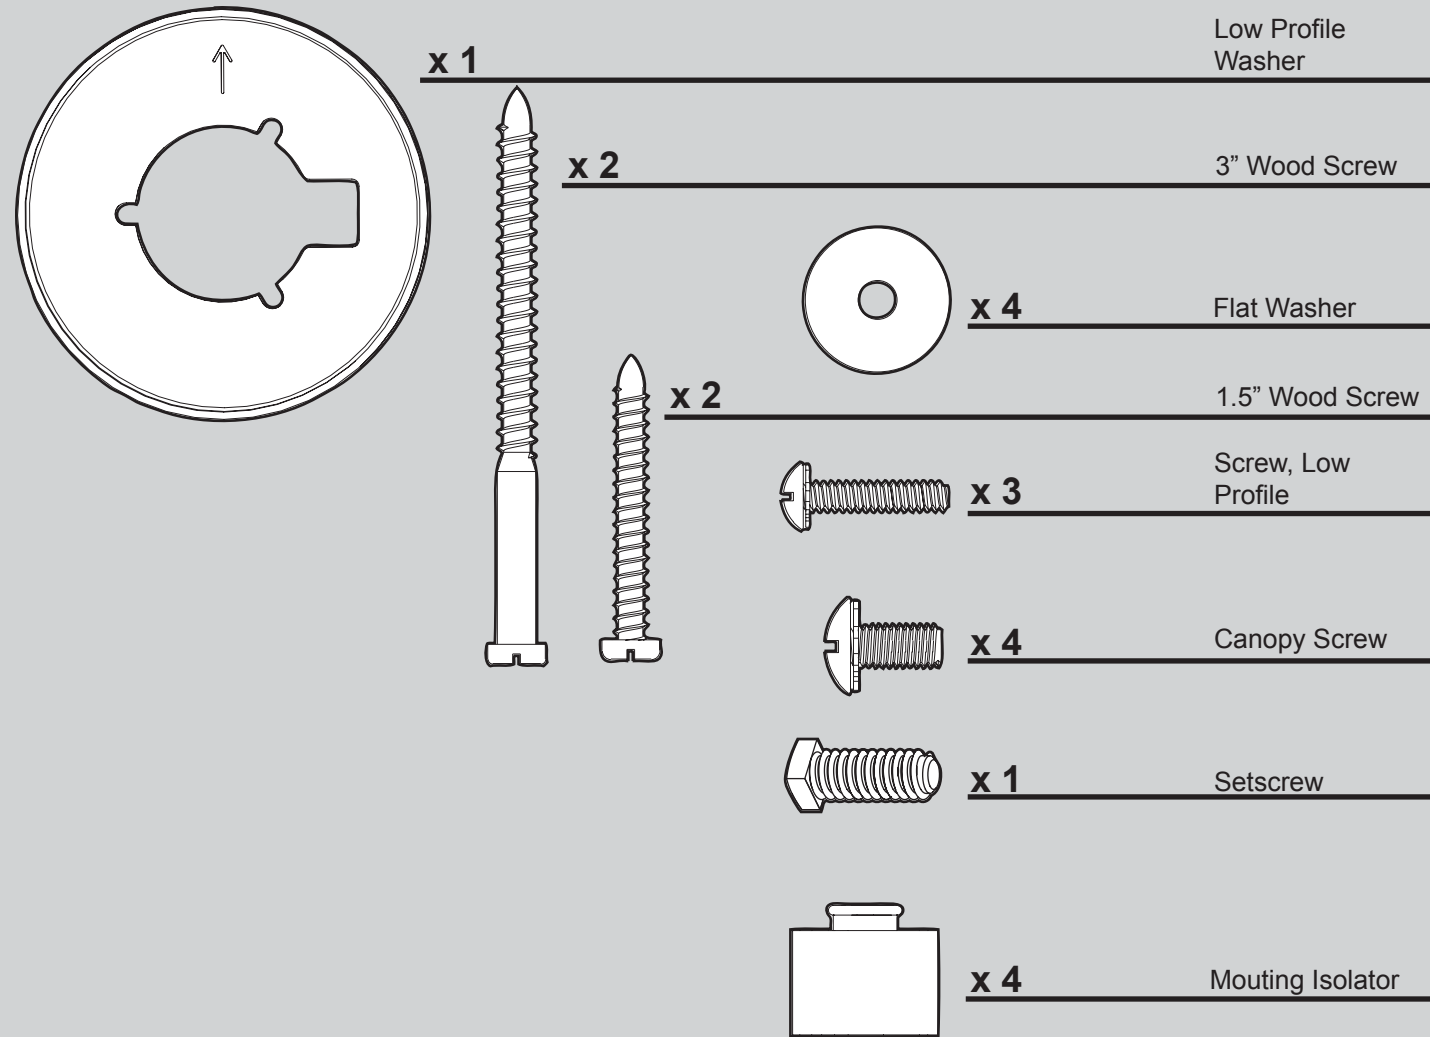

Hardware

(Drawn to Scale)