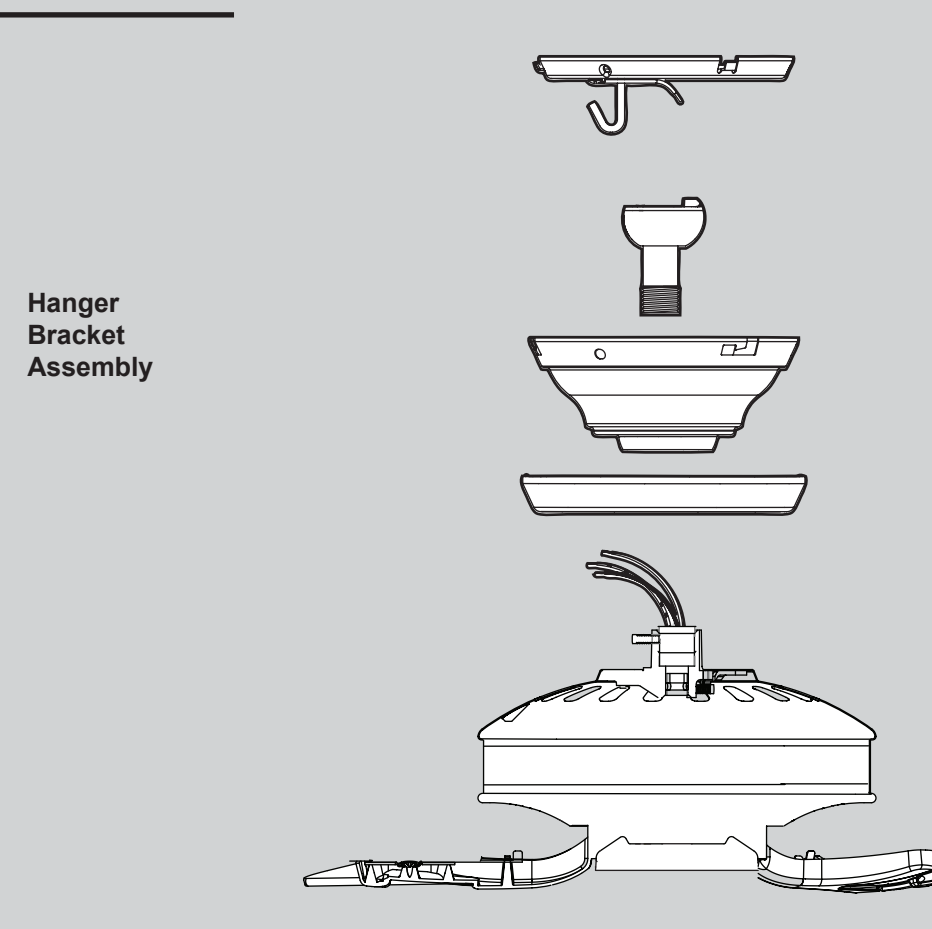

Fan Parts

(Not Drawn to Scale)