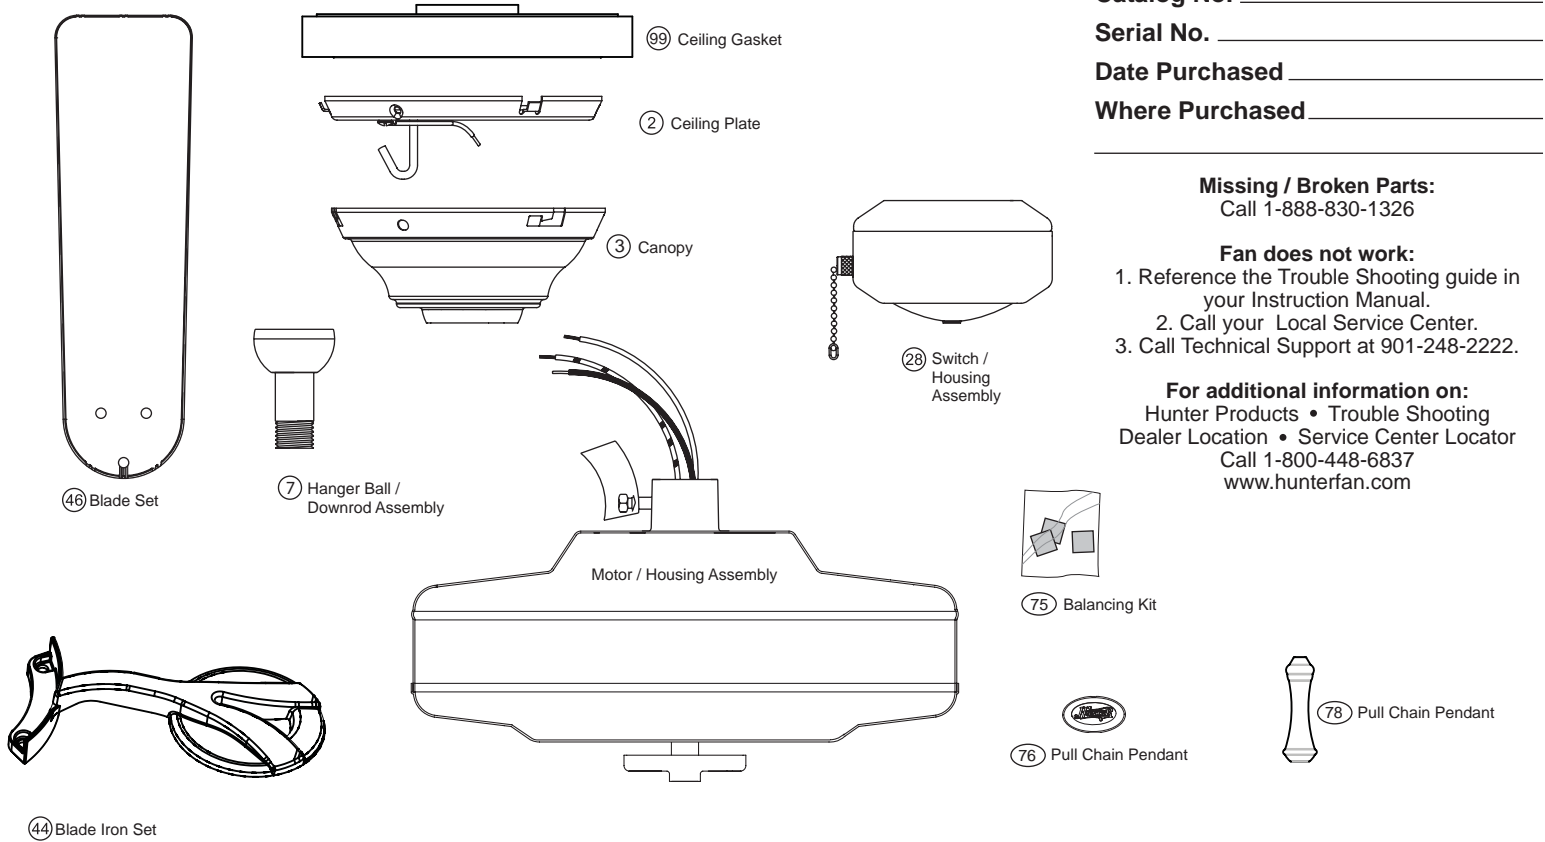

PARTS GUIDE

Using the Parts Guide below, check to make sure all parts are included in the box.
If parts are missing or damaged call 1-888-830-1326.
PLEASE DO NOT RETURN THIS PRODUCT TO THE STORE.

Before installing your fan, record the following information for your records and warranty assistance.

Fan Parts

(Not Drawn to Scale)

Hardware

(Drawn to Scale)