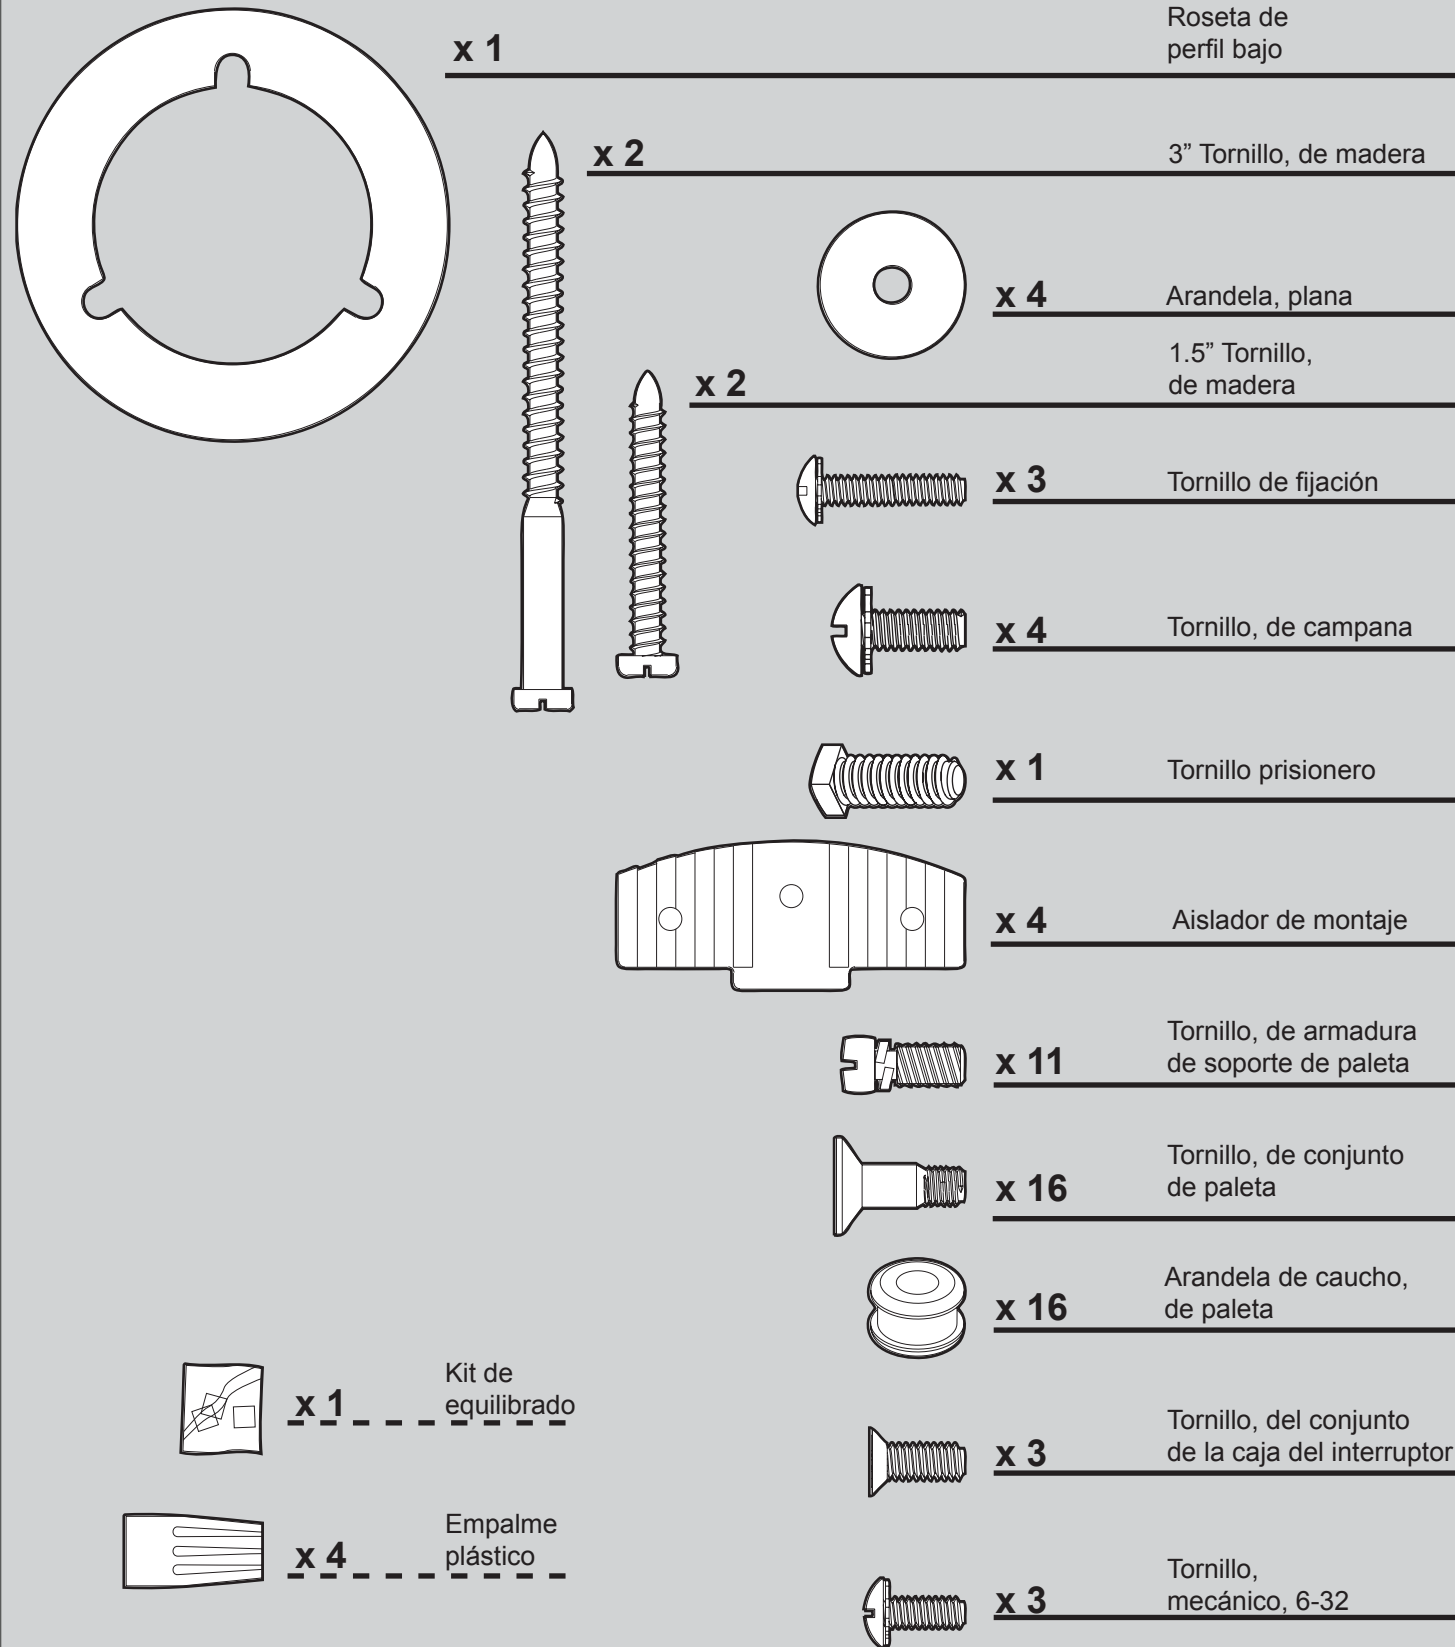

### Parts List

Item Name	Qty	Model #	26417	26416	26418	26419
		Asm. Dwg. #	97450-01	97450-02	97450-03	97450-04
		Finish	White	Antique Brass	Brushed Nickel	New Bronze
Part #	Part #	Part #	Part #	Part #		
<b>* Hanging System Kit</b>	1	96759-03	96759-05	96759-09	96759-30	
Ceiling Plate						
Canopy						
Canopy Trim Ring						
Hanger Ball / Downrod Assembly						
Setscrew						
Low Profile Washer						
Canopy Screw						
Wood Screw 1.5"						
Wood Screw 3"						
Flat Washer						
Mounting Isolator						
<b>* Screw, Low Profile</b>						
<b>Switch Housing Assembly</b>	1	93194-03	93194-05	93194-09	93194-30	
<b>Blade Iron Set</b>	1	93724-05	93724-05	93724-05	93724-05	
<b>Blade Set</b>	1	75885-61	75885-60	75885-62	75885-63	
<b>Screw, Blade Iron Armature</b>	11	63755-05	63755-05	63755-05	63755-05	
<b>Hardware Kit</b>	1	97450-00-860	97450-00-861	97450-00-862	97450-00-863	
Blade Grommet						
Blade Assembly Screw						
Screw, Machine, 6-32						
Wire Connector						
Screw, Switch Housing Assembly						
<b>Balancing Kit</b>	1	07570-01	07570-01	07570-01	07570-01	
<b>Pull Chain Pendant</b>	1	74393-08	74393-08	74393-08	74393-08	
<b>Pull Chain</b>	1	63756-41	63756-41	63756-41	63756-41	

## Materiales

(dibujados a escala)