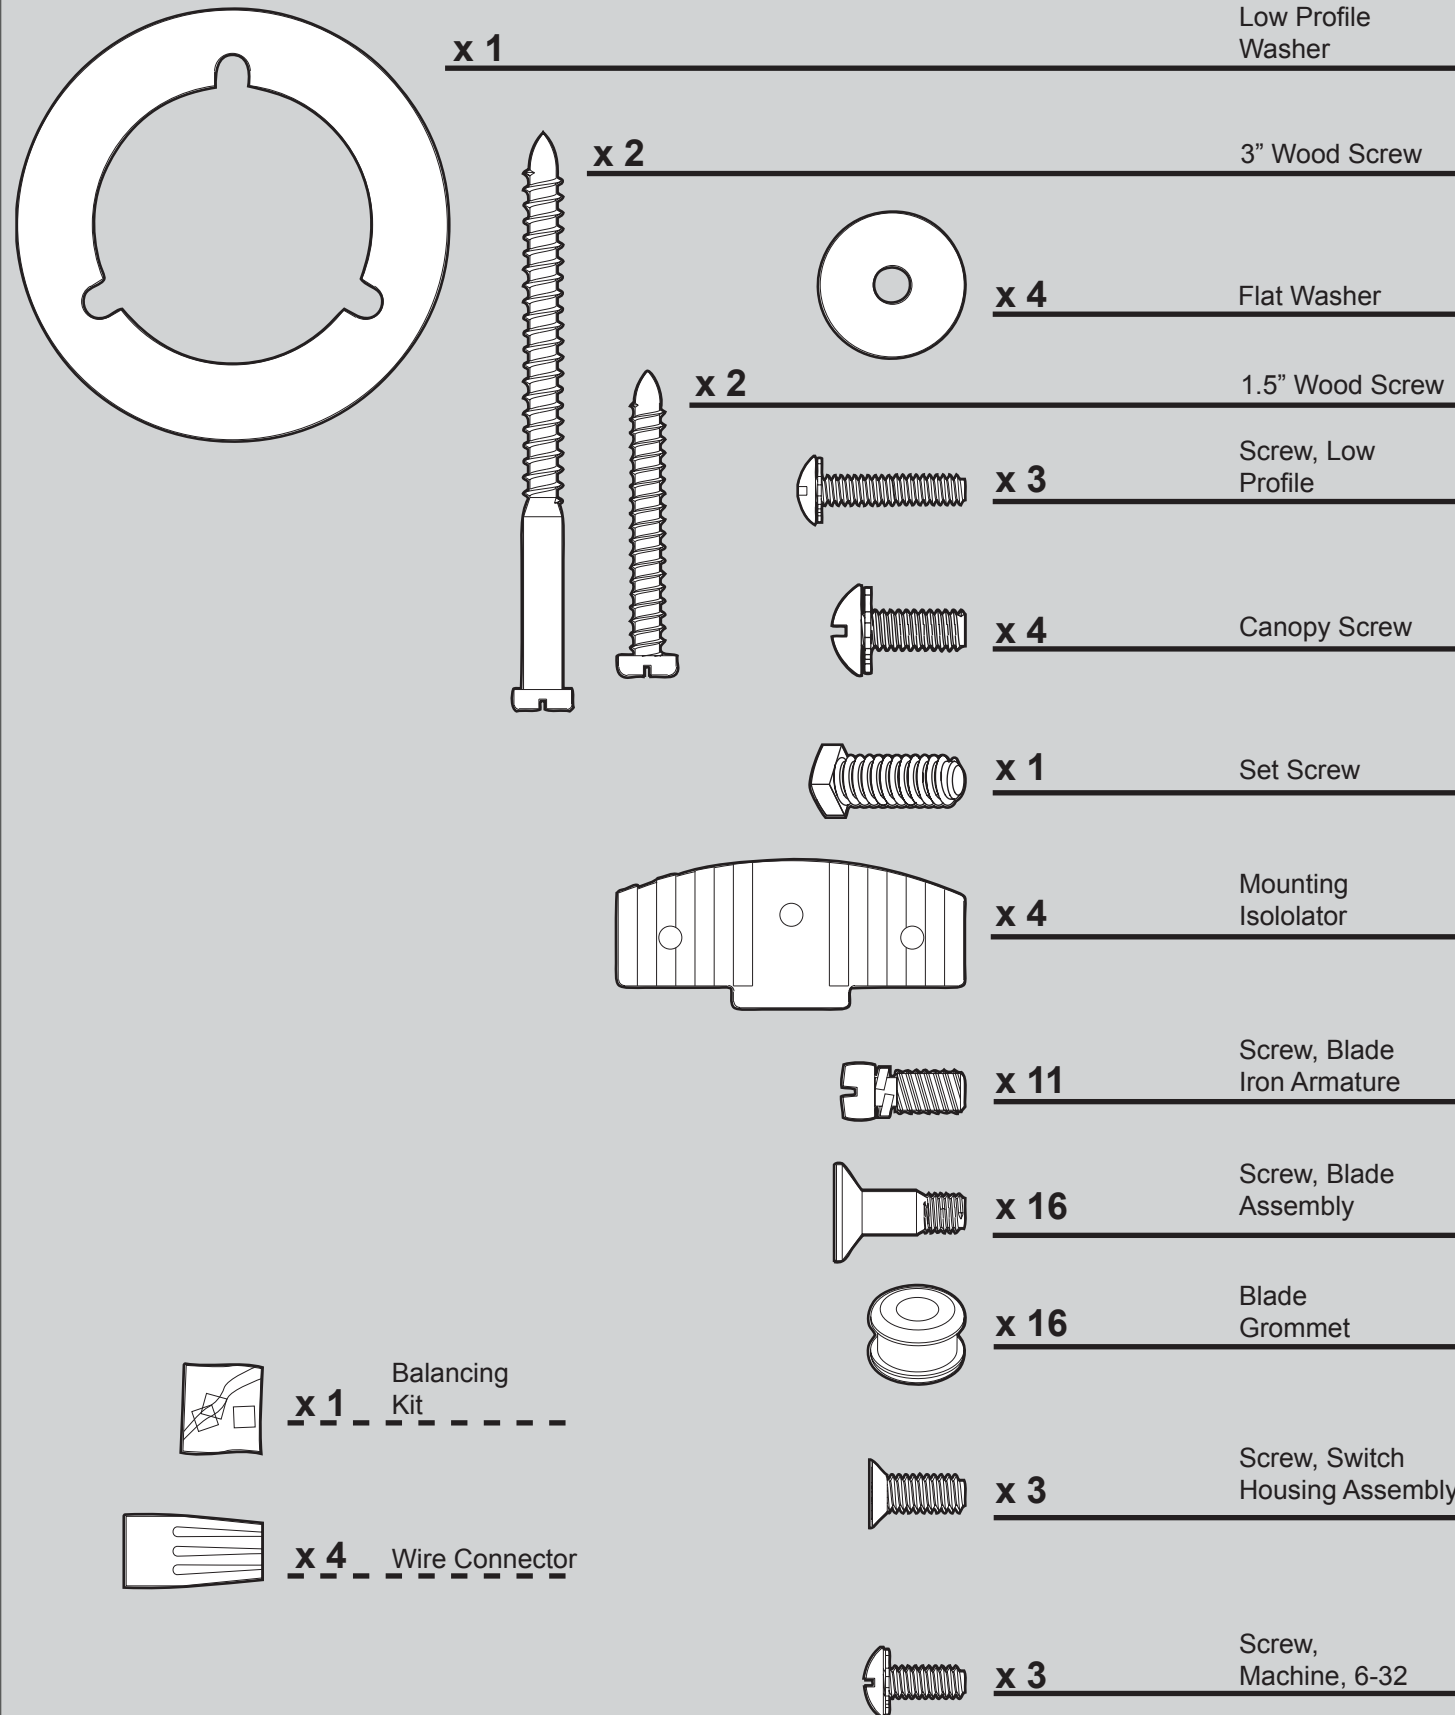

## Hardware

(Drawn to Scale)

## Fan Parts

(Not Drawn to Scale)

### Parts List

Item Name	Qty	Model #	26417	26416	26418	26419
		Asm. Dwg. #	97450-01	97450-02	97450-03	97450-04
		Finish	White	Antique Brass	Brushed Nickel	New Bronze
Part #	Part #	Part #	Part #	Part #		
<b>* Hanging System Kit</b>	1	96759-03	96759-05	96759-09	96759-30	
Ceiling Plate						
Canopy						
Canopy Trim Ring						
Hanger Ball / Downrod Assembly						
Setscrew						
Low Profile Washer						
Canopy Screw						
Wood Screw 1.5"						
Wood Screw 3"						
Flat Washer						
Mounting Isolator						
<b>* Screw, Low Profile</b>						
<b>Switch Housing Assembly</b>	1	93194-03	93194-05	93194-09	93194-30	
<b>Blade Iron Set</b>	1	93724-05	93724-05	93724-05	93724-05	
<b>Blade Set</b>	1	75885-61	75885-60	75885-62	75885-63	
<b>Screw, Blade Iron Armature</b>	11	63755-05	63755-05	63755-05	63755-05	
<b>Hardware Kit</b>	1	97450-00-860	97450-00-861	97450-00-862	97450-00-863	
Blade Grommet						
Blade Assembly Screw						
Screw, Machine, 6-32						
Wire Connector						
Screw, Switch Housing Assembly						
<b>Balancing Kit</b>	1	07570-01	07570-01	07570-01	07570-01	
<b>Pull Chain Pendant</b>	1	74393-08	74393-08	74393-08	74393-08	
<b>Pull Chain</b>	1	63756-41	63756-41	63756-41	63756-41	

## Materiales

(dibujados a escala)