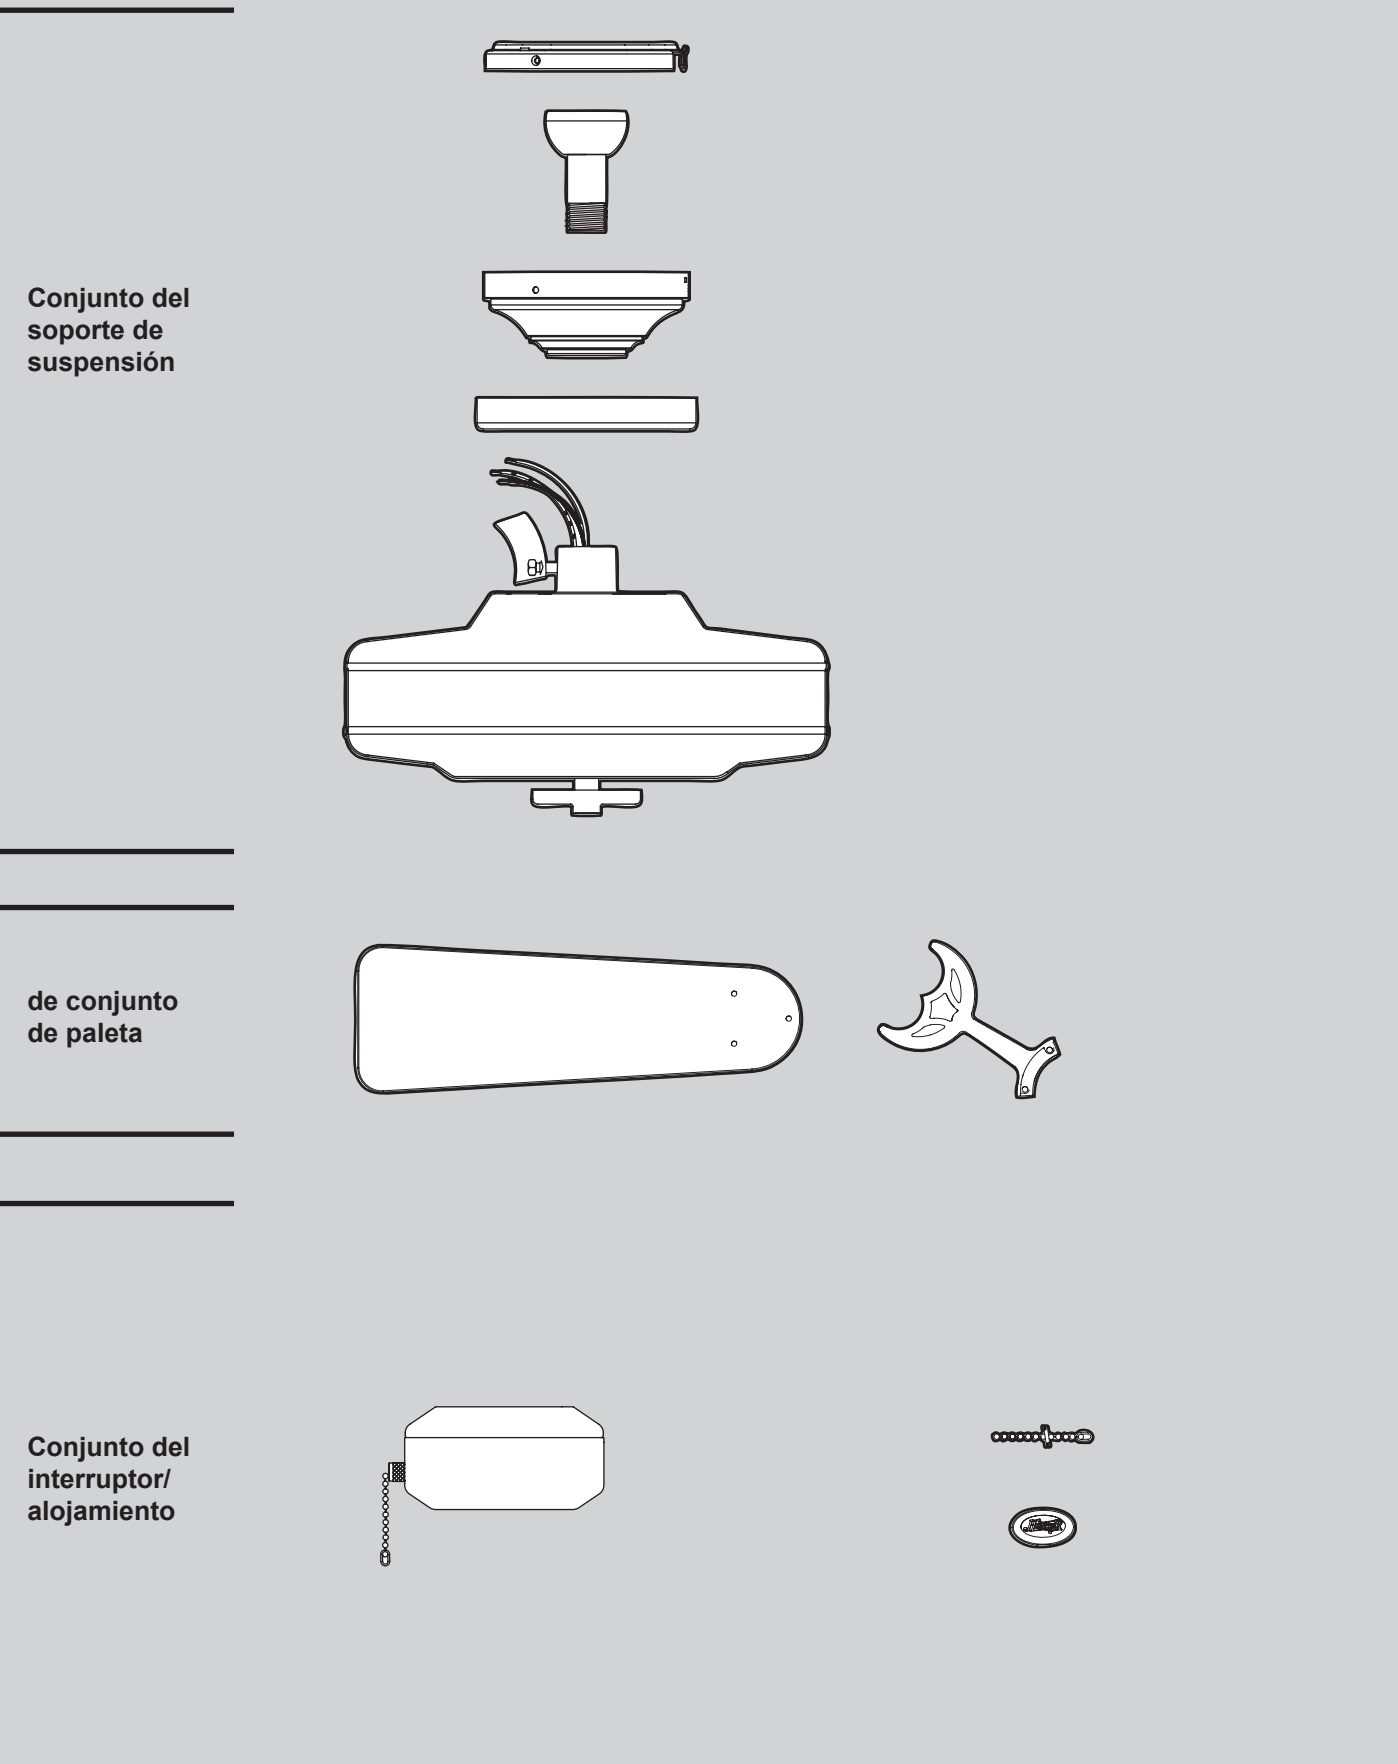

Piezas del ventilador

(no dibujadas a escala)