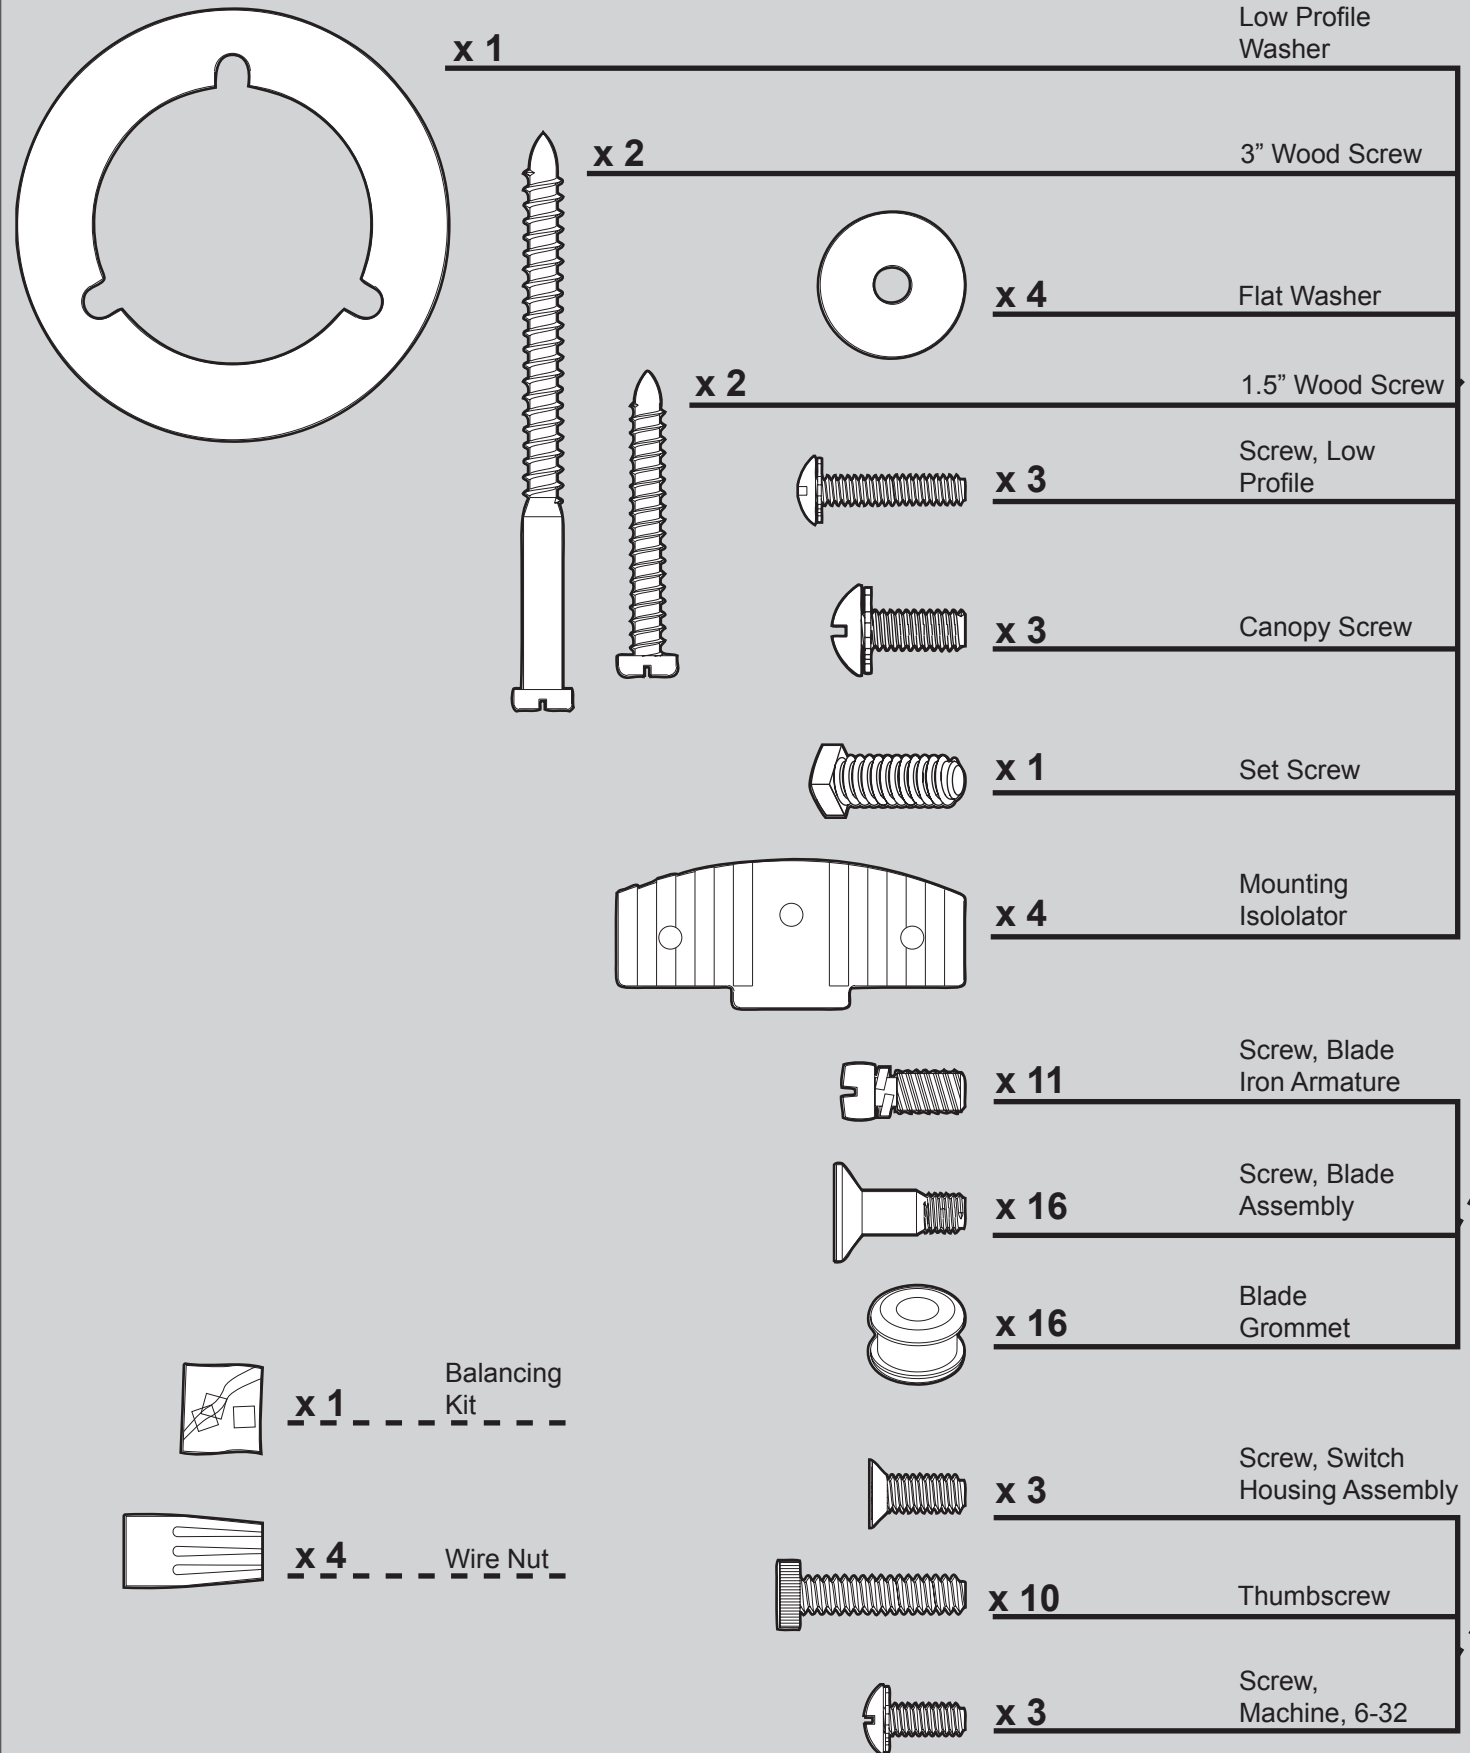

Hardware

(Drawn to Scale)