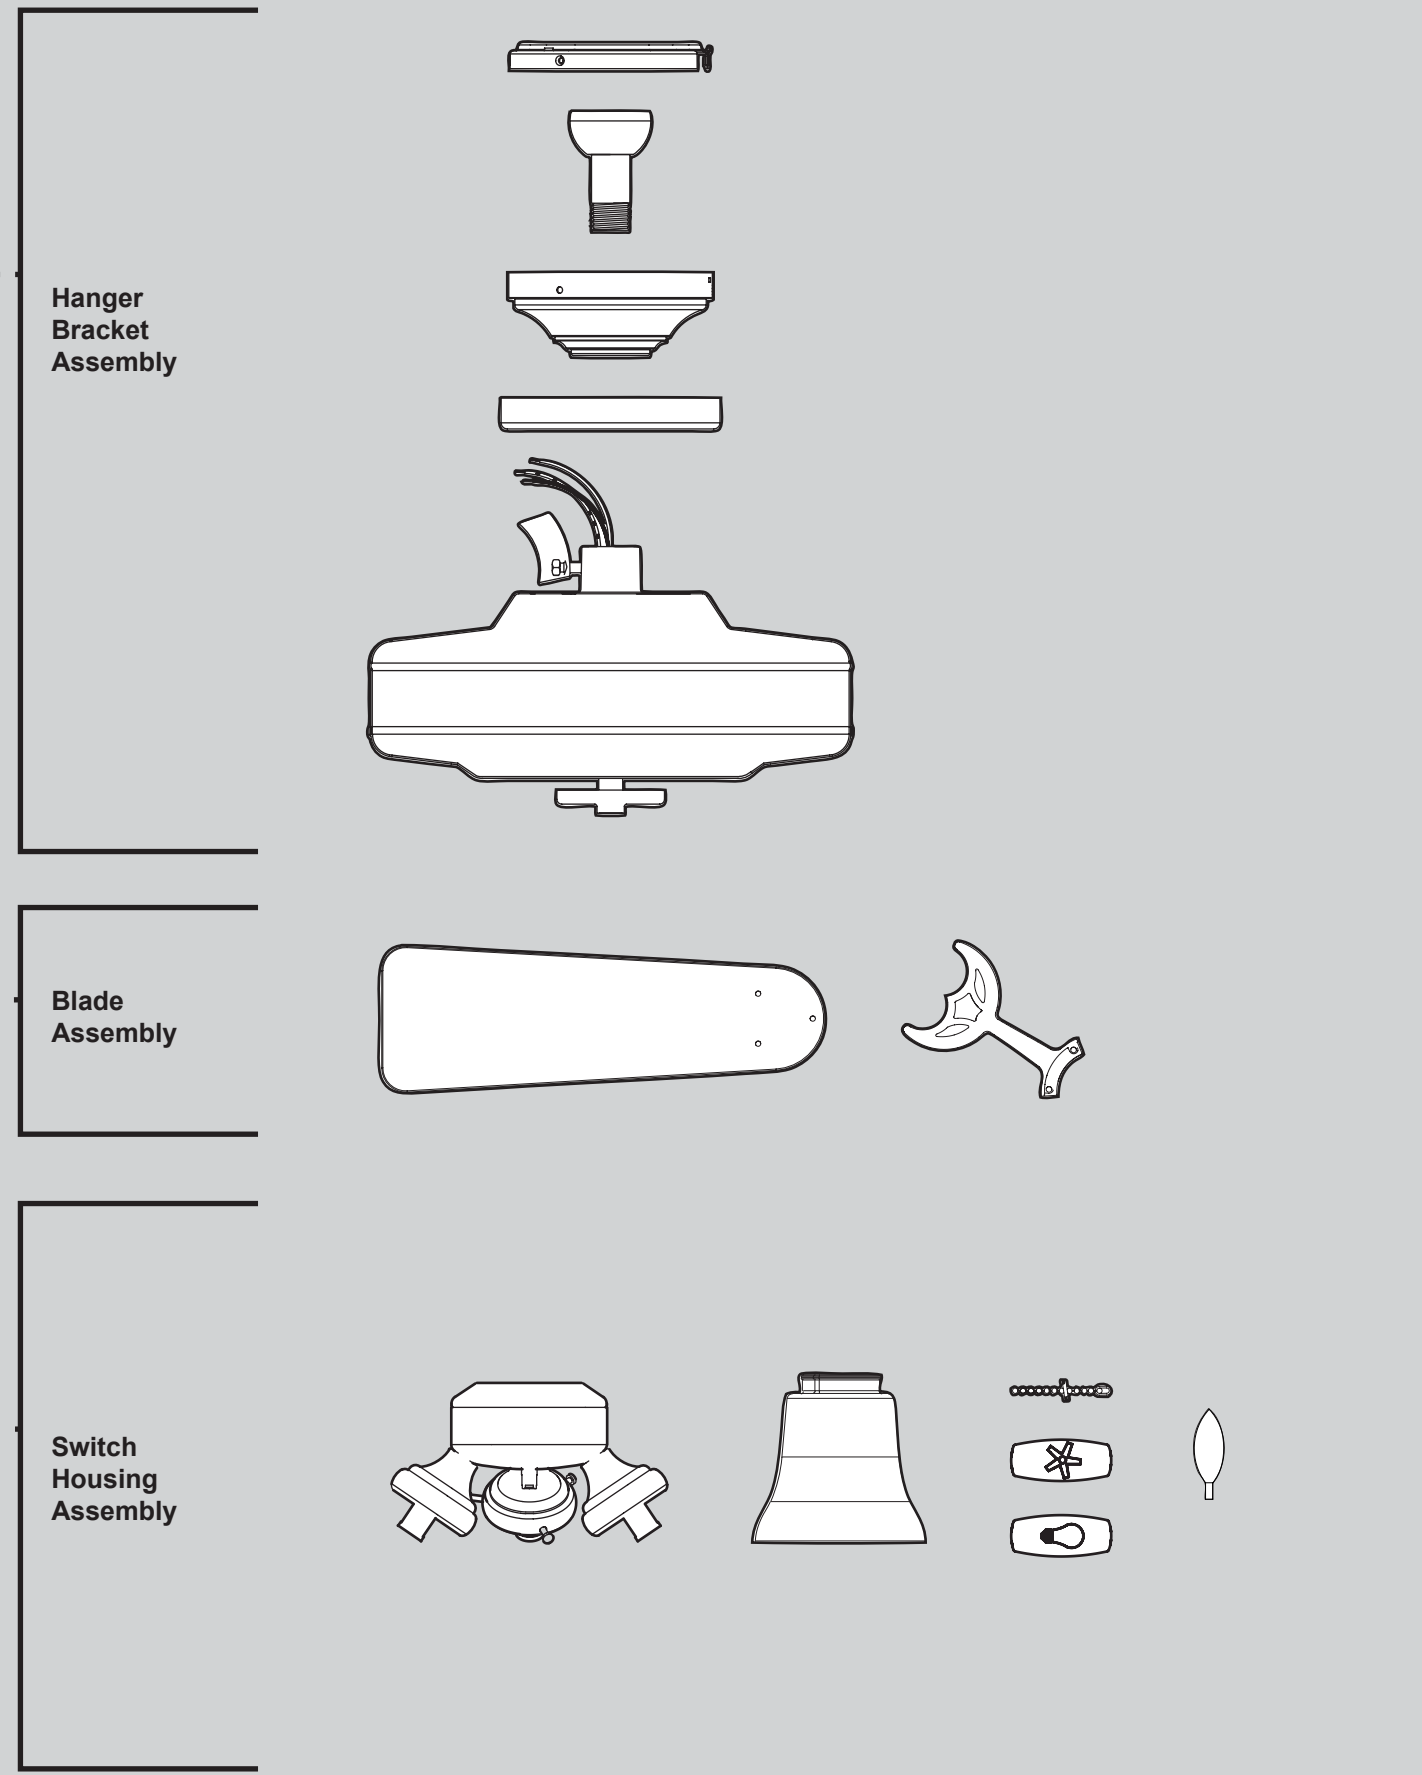

Fan Parts

(Not Drawn to Scale)