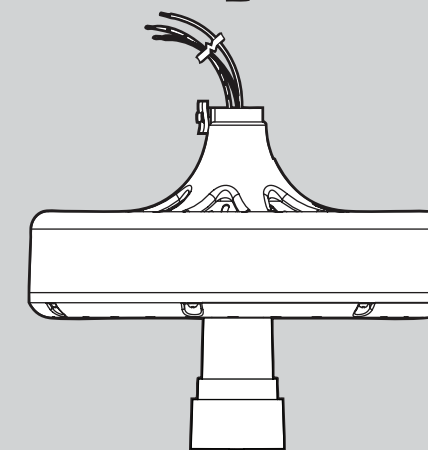

Hardware

(Drawn to Scale)

Fan Parts

(Not Drawn to Scale)

PARTS GUIDE

Hunter

Using this Parts Guide, make sure all parts are included in the box.

If parts are missing, DO NOT RETURN

THIS ITEM TO THE STORE, call 888-830-1326 for assistance.

THIS PARTS GUIDE IS FOR REFERENCE ONLY.

REFER TO THE INSTALLATION MANUAL FOR FULL ASSEMBLY INSTRUCTIONS.

Hanger Bracket Assembly

Blade Assembly

Parts List

Item Name	Qty	Model #	23827	22289
		Asm. Dwg. #	95067-01	95067-02
		Finish	White	New Bronze
Part #	Part #			
U-Bracket	1	64061-01	64061-01	
Lag Bolt	2	03481-04	03481-04	
Hanger Bracket Assembly	1	63682-01	63682-01	
Rubber Bushing and Pin	1	63679-01	63679-01	
Hanger Pipe	1	73523-04	73523-04	
Setscrew	1	03009-01	03009-01	
Canopy Assembly	1	73393-01	73393-01	
Canopy Screw				
Switch Housing Assembly	1	75344-01	75344-01	
Blade Iron Set	1	73665-04	73665-04	
Blade Set	1	73460-33	76697-02	
Screw, Blade Iron Armature	9	63904-04	63904-04	
Hardware Kit	1	95067-00-860	95067-00-861	
Blade Assembly Screw				
Wire Connector				
Balancing Kit	1	07570-01	07570-01	
Oil Tube	1	07561-01	07561-01	
Pull Chain Pendant	1	74393-08	74393-08	