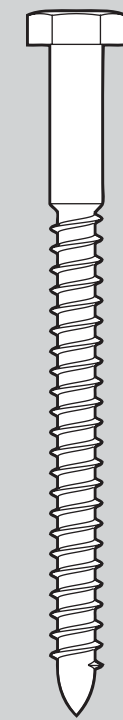

Hardware

(Drawn to Scale)

Fan Parts

(Not Drawn to Scale)

PARTS GUIDE

Hunter

Using this Parts Guide, make sure all parts are included in the box.

If parts are missing, DO NOT RETURN

THIS ITEM TO THE STORE, call 888-830-1326 for assistance.

THIS PARTS GUIDE IS FOR REFERENCE ONLY.

REFER TO THE INSTALLATION MANUAL FOR FULL ASSEMBLY INSTRUCTIONS.

Hanger Bracket Assembly

Blade Assembly

Parts List

Item Name	Qty	Model #	23827	22289
		Asm. Dwg. #	95067-01	95067-02
		Finish	White	New Bronze
Part #	Part #			
U-Bracket	1	64061-01	64061-01	
Lag Bolt	2	03481-04	03481-04	
Hanger Bracket Assembly	1	63682-01	63682-01	
Rubber Bushing and Pin	1	63679-01	63679-01	
Hanger Pipe	1	73523-04	73523-04	
Setscrew	1	03009-01	03009-01	
Canopy Assembly	1	73393-01	73393-01	
Canopy Screw				
Switch Housing Assembly	1	75344-01	75344-01	
Blade Iron Set	1	73665-04	73665-04	
Blade Set	1	73460-33	76697-02	
Screw, Blade Iron Armature	9	63904-04	63904-04	
Hardware Kit	1	95067-00-860	95067-00-861	
Blade Assembly Screw				
Wire Connector				
Balancing Kit	1	07570-01	07570-01	
Oil Tube	1	07561-01	07561-01	
Pull Chain Pendant	1	74393-08	74393-08	

Materiales

(no dibujados a escala)

x 2

Tirafón

x 1

Tornillo prisionero

x 1

Kit de equilibrado