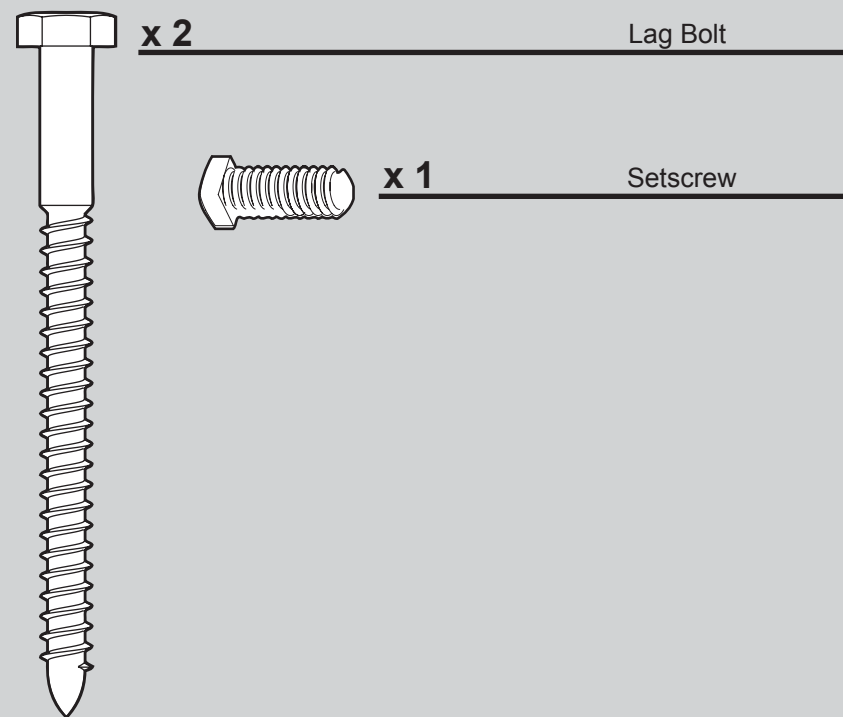

Hardware

(Drawn to Scale)

Fan Parts

(Not Drawn to Scale)

PARTS GUIDE

Hunter

Using this Parts Guide, make sure all parts are included in the box.

If parts are missing, DO NOT RETURN

THIS ITEM TO THE STORE, call 888-830-1326 for assistance.

THIS PARTS GUIDE IS FOR REFERENCE ONLY.

REFER TO THE INSTALLATION MANUAL FOR FULL ASSEMBLY INSTRUCTIONS.

Hanger Bracket Assembly

Blade Assembly

Parts List

Item Name	Qty	Model #	23827	22289
		Asm. Dwg. #	95067-01	95067-02
		Finish	White	New Bronze
Part #	Part #			
U-Bracket	1	64061-01	64061-01	
Lag Bolt	2	03481-04	03481-04	
Hanger Bracket Assembly	1	63682-01	63682-01	
Rubber Bushing and Pin	1	63679-01	63679-01	
Hanger Pipe	1	73523-04	73523-04	
Setscrew	1	03009-01	03009-01	
Canopy Assembly	1	73393-01	73393-01	
Canopy Screw				
Switch Housing Assembly	1	75344-01	75344-01	
Blade Iron Set	1	73665-04	73665-04	
Blade Set	1	73460-33	76697-02	
Screw, Blade Iron Armature	9	63904-04	63904-04	
Hardware Kit	1	95067-00-860	95067-00-861	
Blade Assembly Screw				
Wire Connector				
Balancing Kit	1	07570-01	07570-01	
Oil Tube	1	07561-01	07561-01	
Pull Chain Pendant	1	74393-08	74393-08	