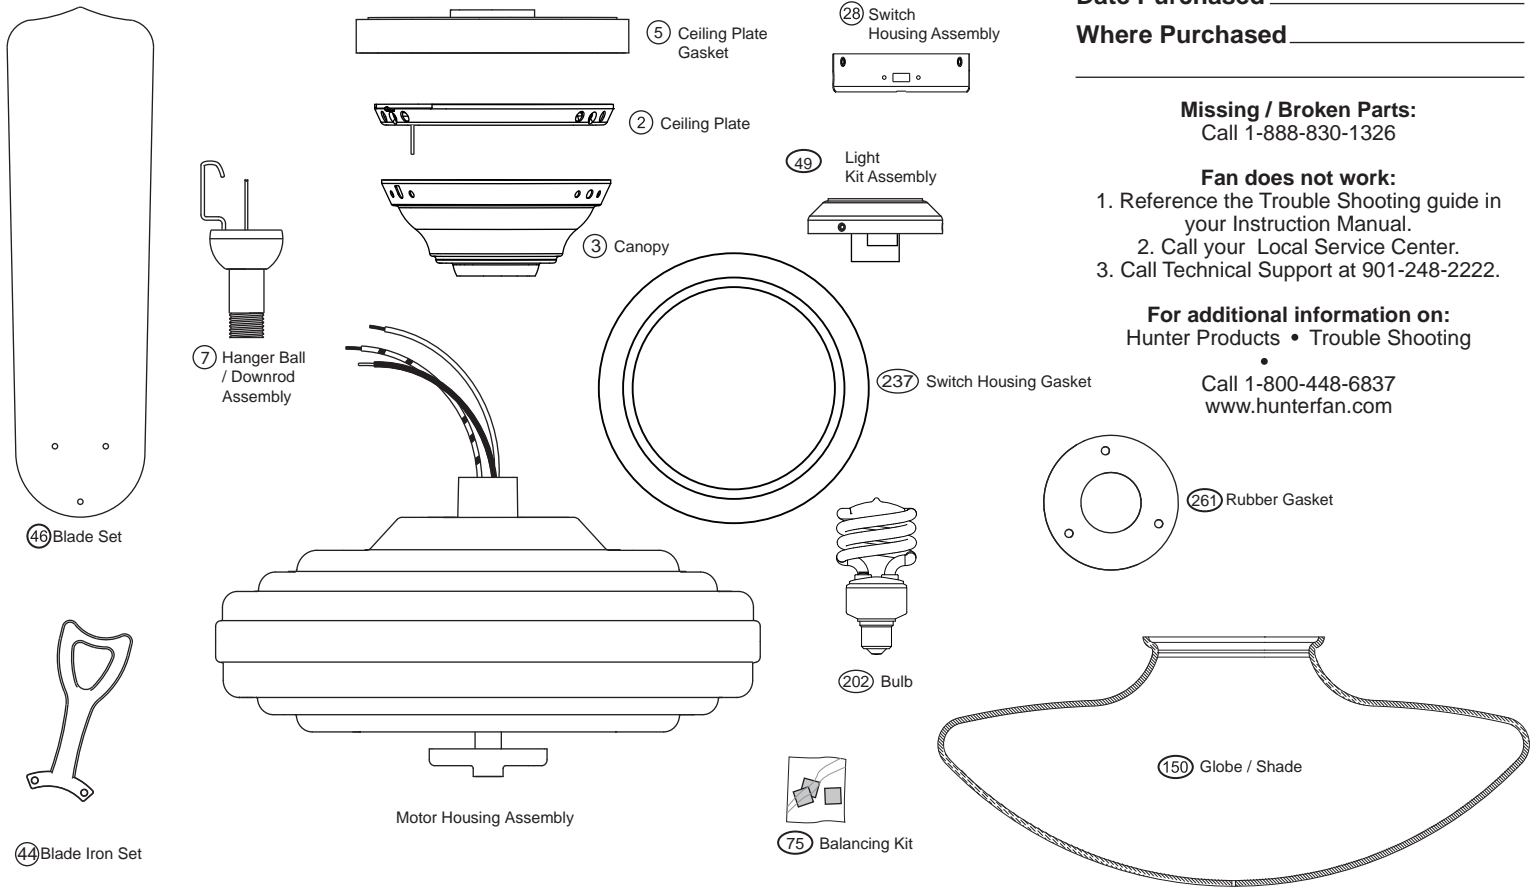

Fan Parts (Not Drawn to Scale)

Missing / Broken Parts:
Call 1-888-830-1326

1. **Fan does not work:**
1. Reference the Trouble Shooting guide in your Instruction Manual.
  2. Call your Local Service Center.
  3. Call Technical Support at 901-248-2222.

For additional information on:
Hunter Products • Trouble Shooting
Call 1-800-448-6837
www.hunterfan.com

Hardware (Drawn to Scale)