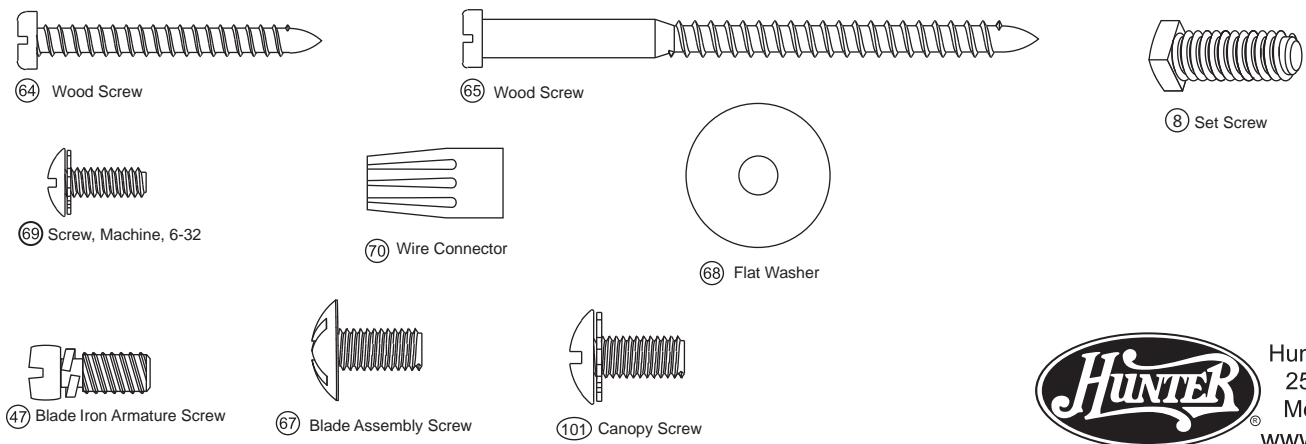

Model Name _____
 Catalog No. _____
 Serial No. _____
 Date Purchased _____
 Where Purchased _____

Fan Parts (Not Drawn to Scale)

Missing / Broken Parts:
 Call 1-888-830-1326

- Fan does not work:**
1. Reference the Trouble Shooting guide in your Instruction Manual.
 2. Call your Local Service Center.
 3. Call Technical Support at 901-248-2222.

For additional information on:
 Hunter Products • Trouble Shooting
 Call 1-800-448-6837
www.hunterfan.com

Hardware (Drawn to Scale)

Part List		Model #	23697
		Asm. Dwg. #	97469-01
		Finish	White
Item #	Item Name	Qty	Part #
2	Ceiling Plate	1	83535-01
3	Canopy	1	85100-01
7	Hanger Ball / Downrod Assembly	1	-----
8	Set Screw	1	-----
64	Screw, Wood	2	-----
65	Screw, Wood	2	-----
68	Flat Washer	4	-----
101	Canopy Screw	4	-----
5	Ceiling Plate Gasket	1	74254-01
237	Switch Housing Gasket	1	74562-01
261	Rubber Gasket	1	74563-01
28	Switch Housing Assembly	1	93526-03
49	Light Kit Assembly	1	87860-01
150	Globe / Shade	3	92965-03
44	Blade Iron Set	1	93754-01
46	Blade Set	1	74002-45
	* Hardware Kit	1	97469-00-860
47	Blade Iron Armature Screw	11	-----
67	Blade Assembly Screw	16	-----
69	Screw, Machine, 6-32	3	-----
70	Wire Connector	4	-----
259	CFL Bulb	1	65634-01
75	Balancing Kit	1	07570-01