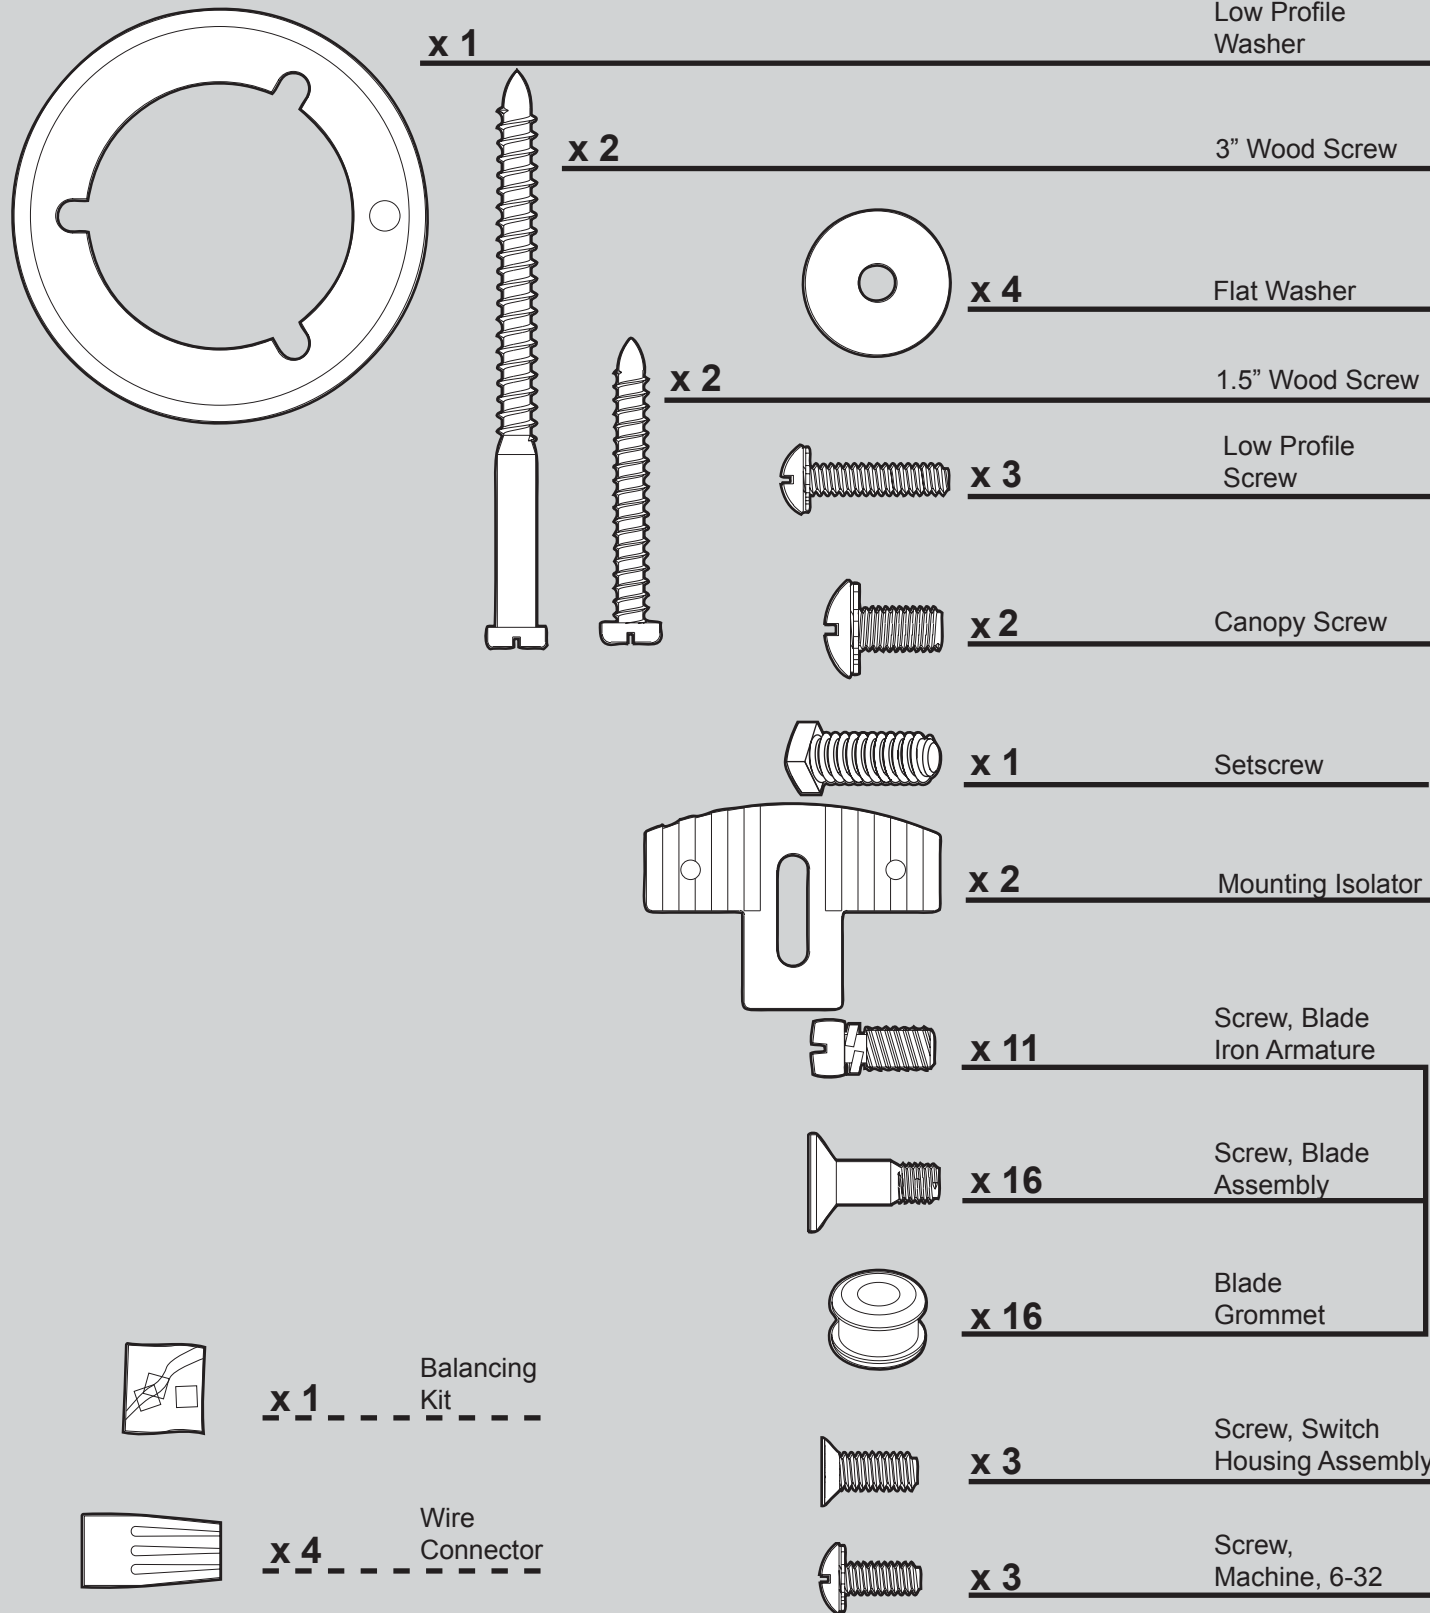

Hardware

(Drawn to Scale)