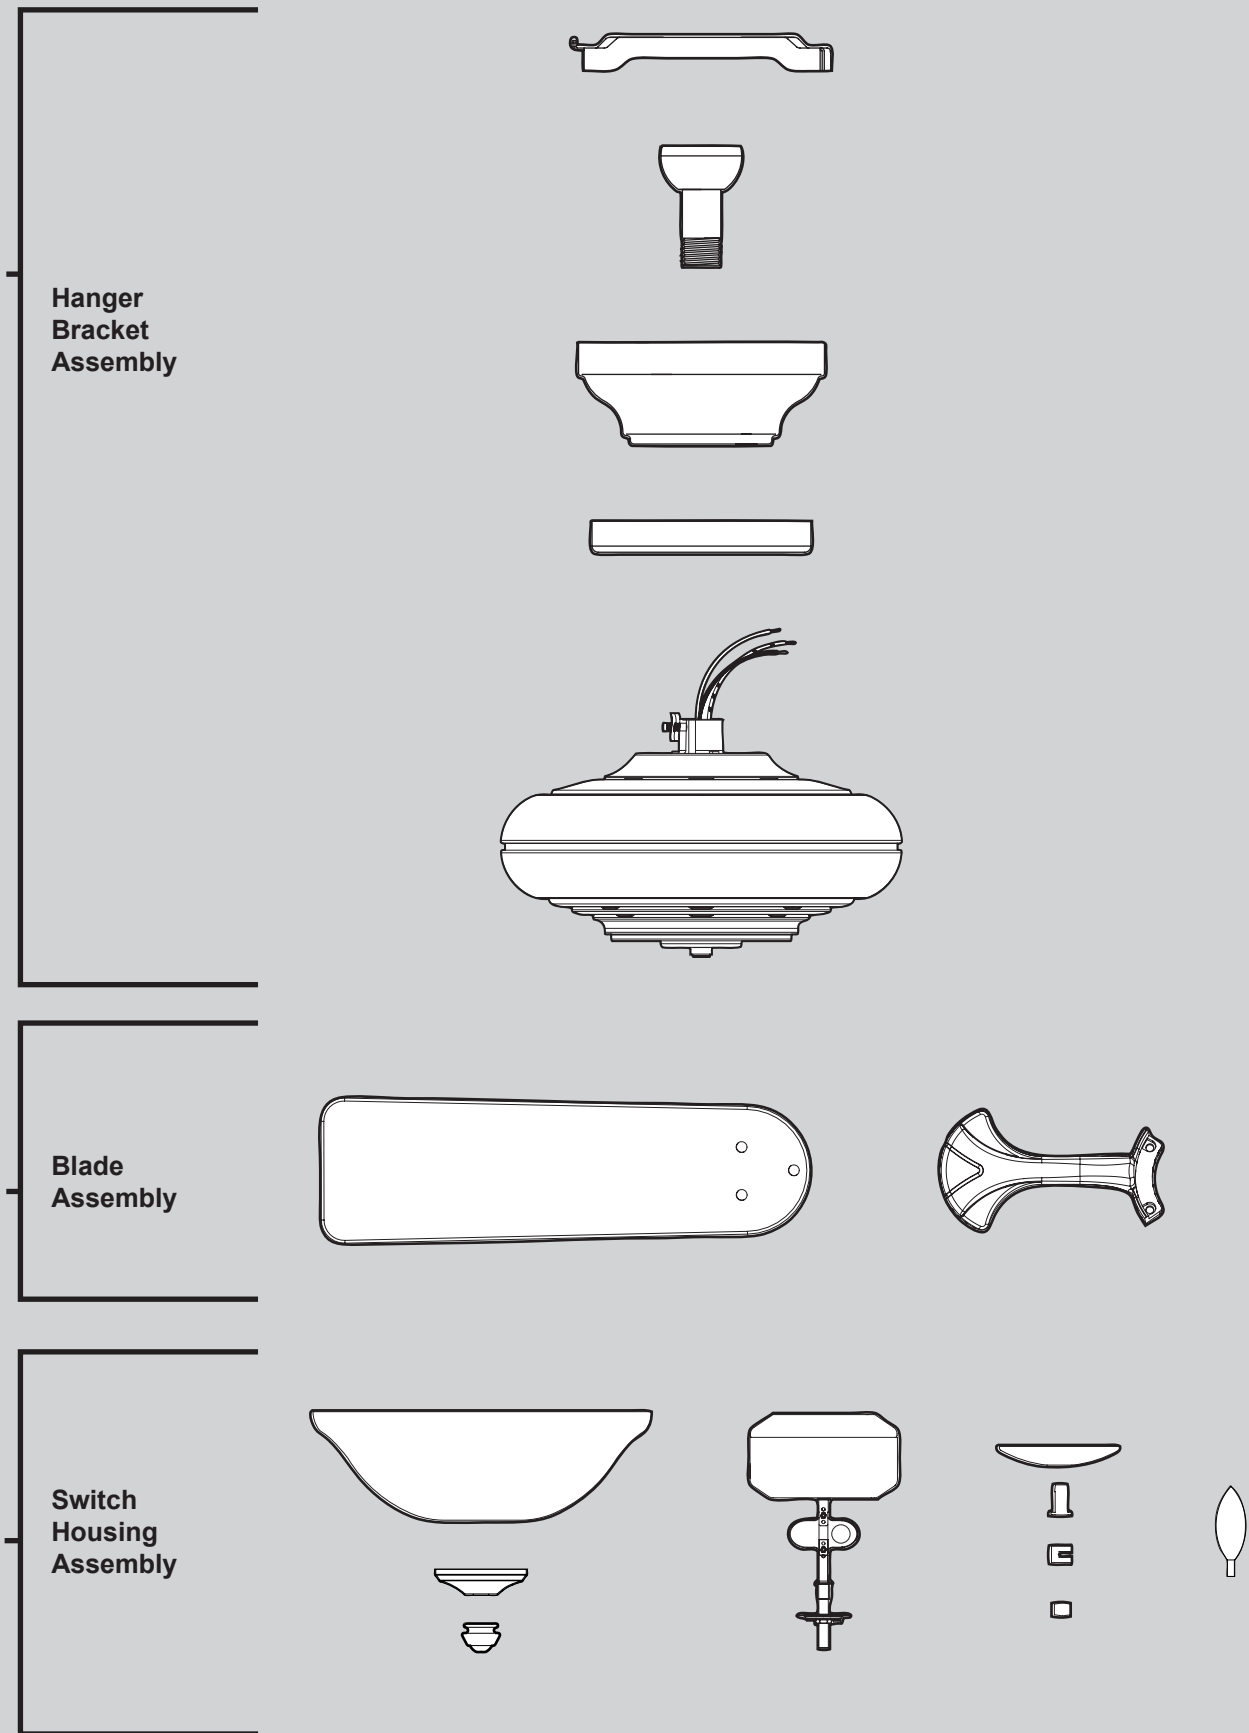

Fan Parts

(Not Drawn to Scale)