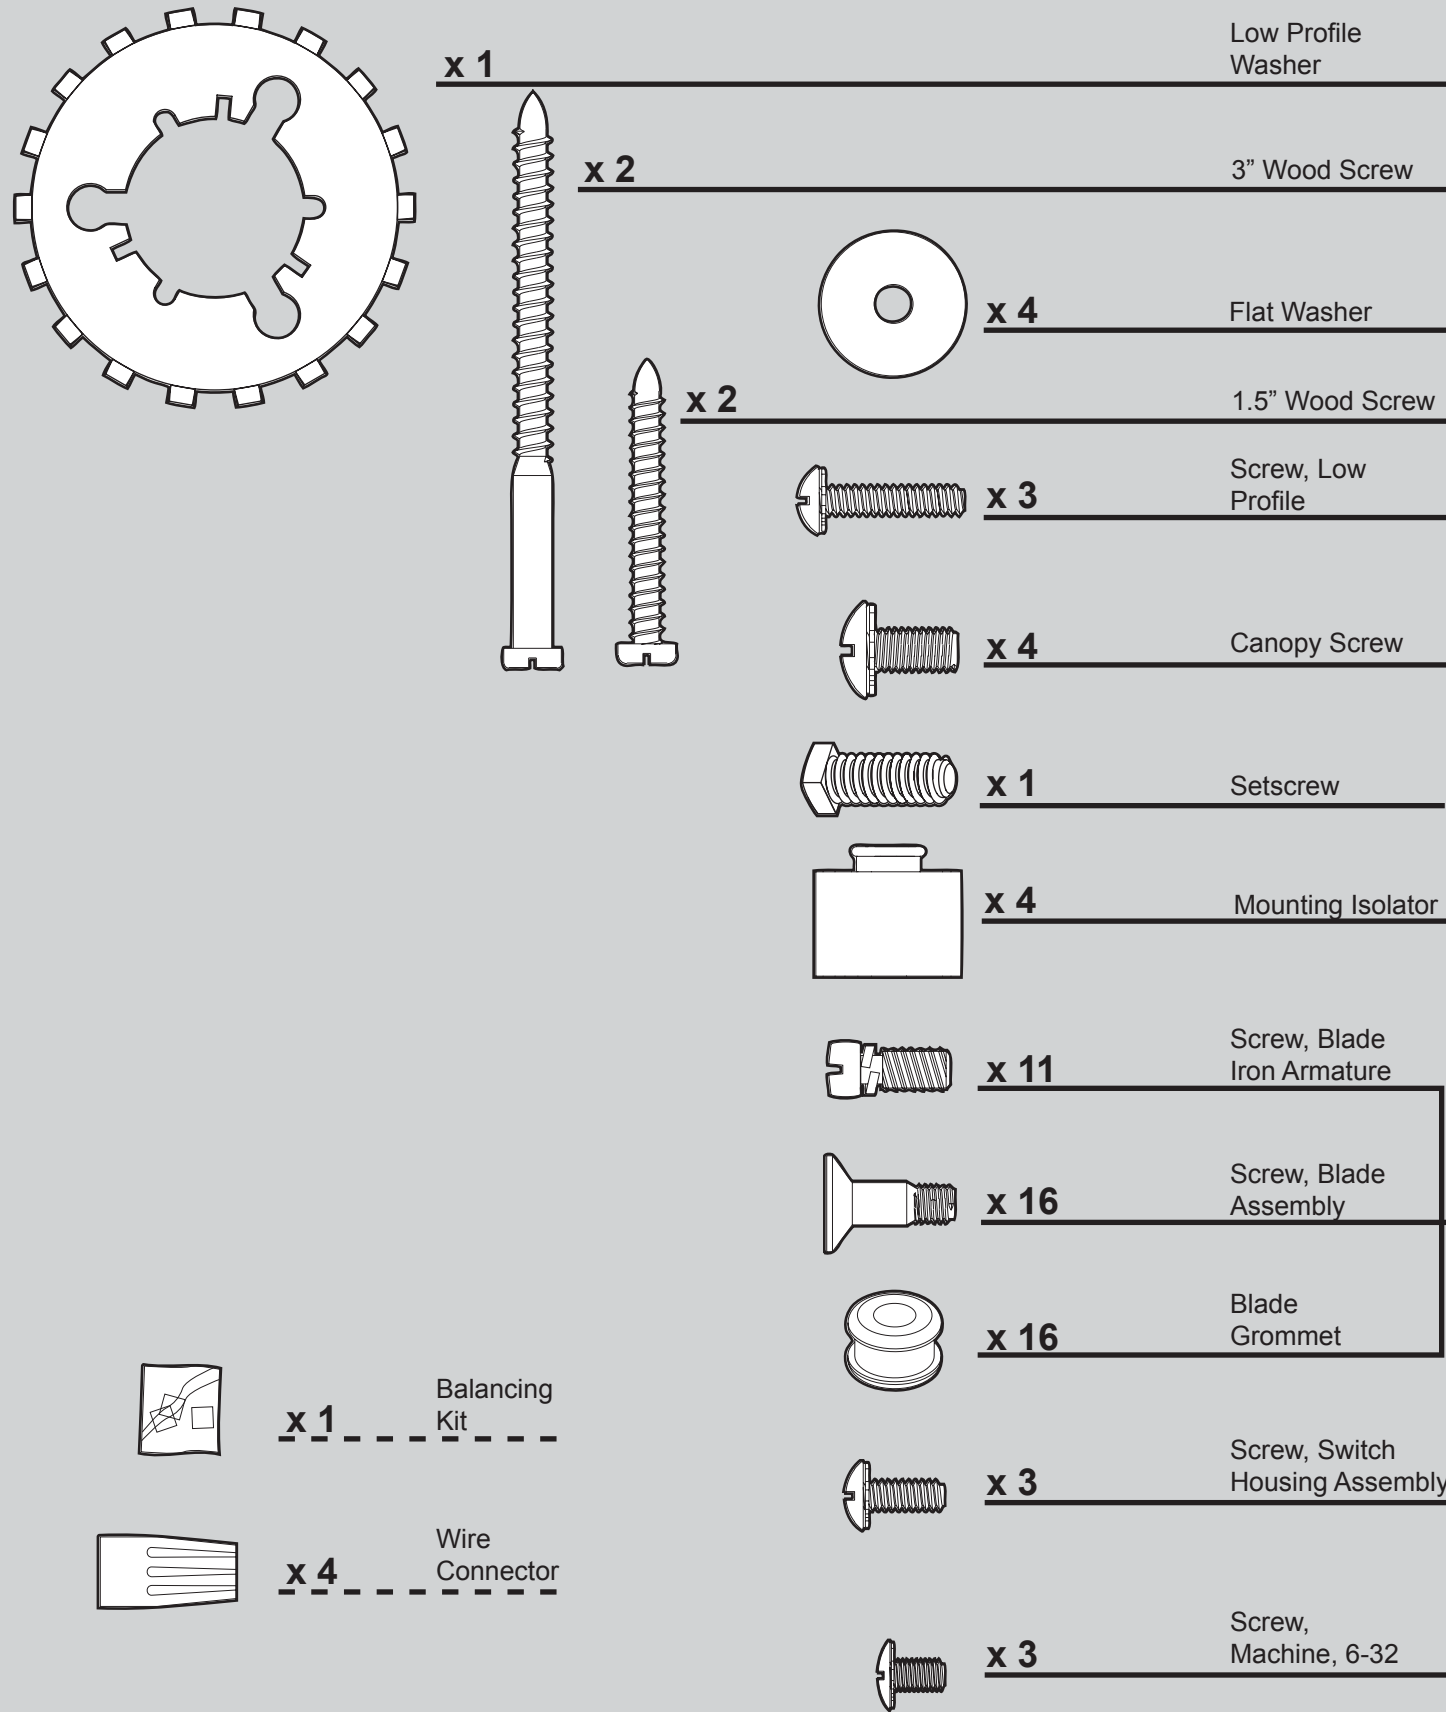

Hardware

(Drawn to Scale)