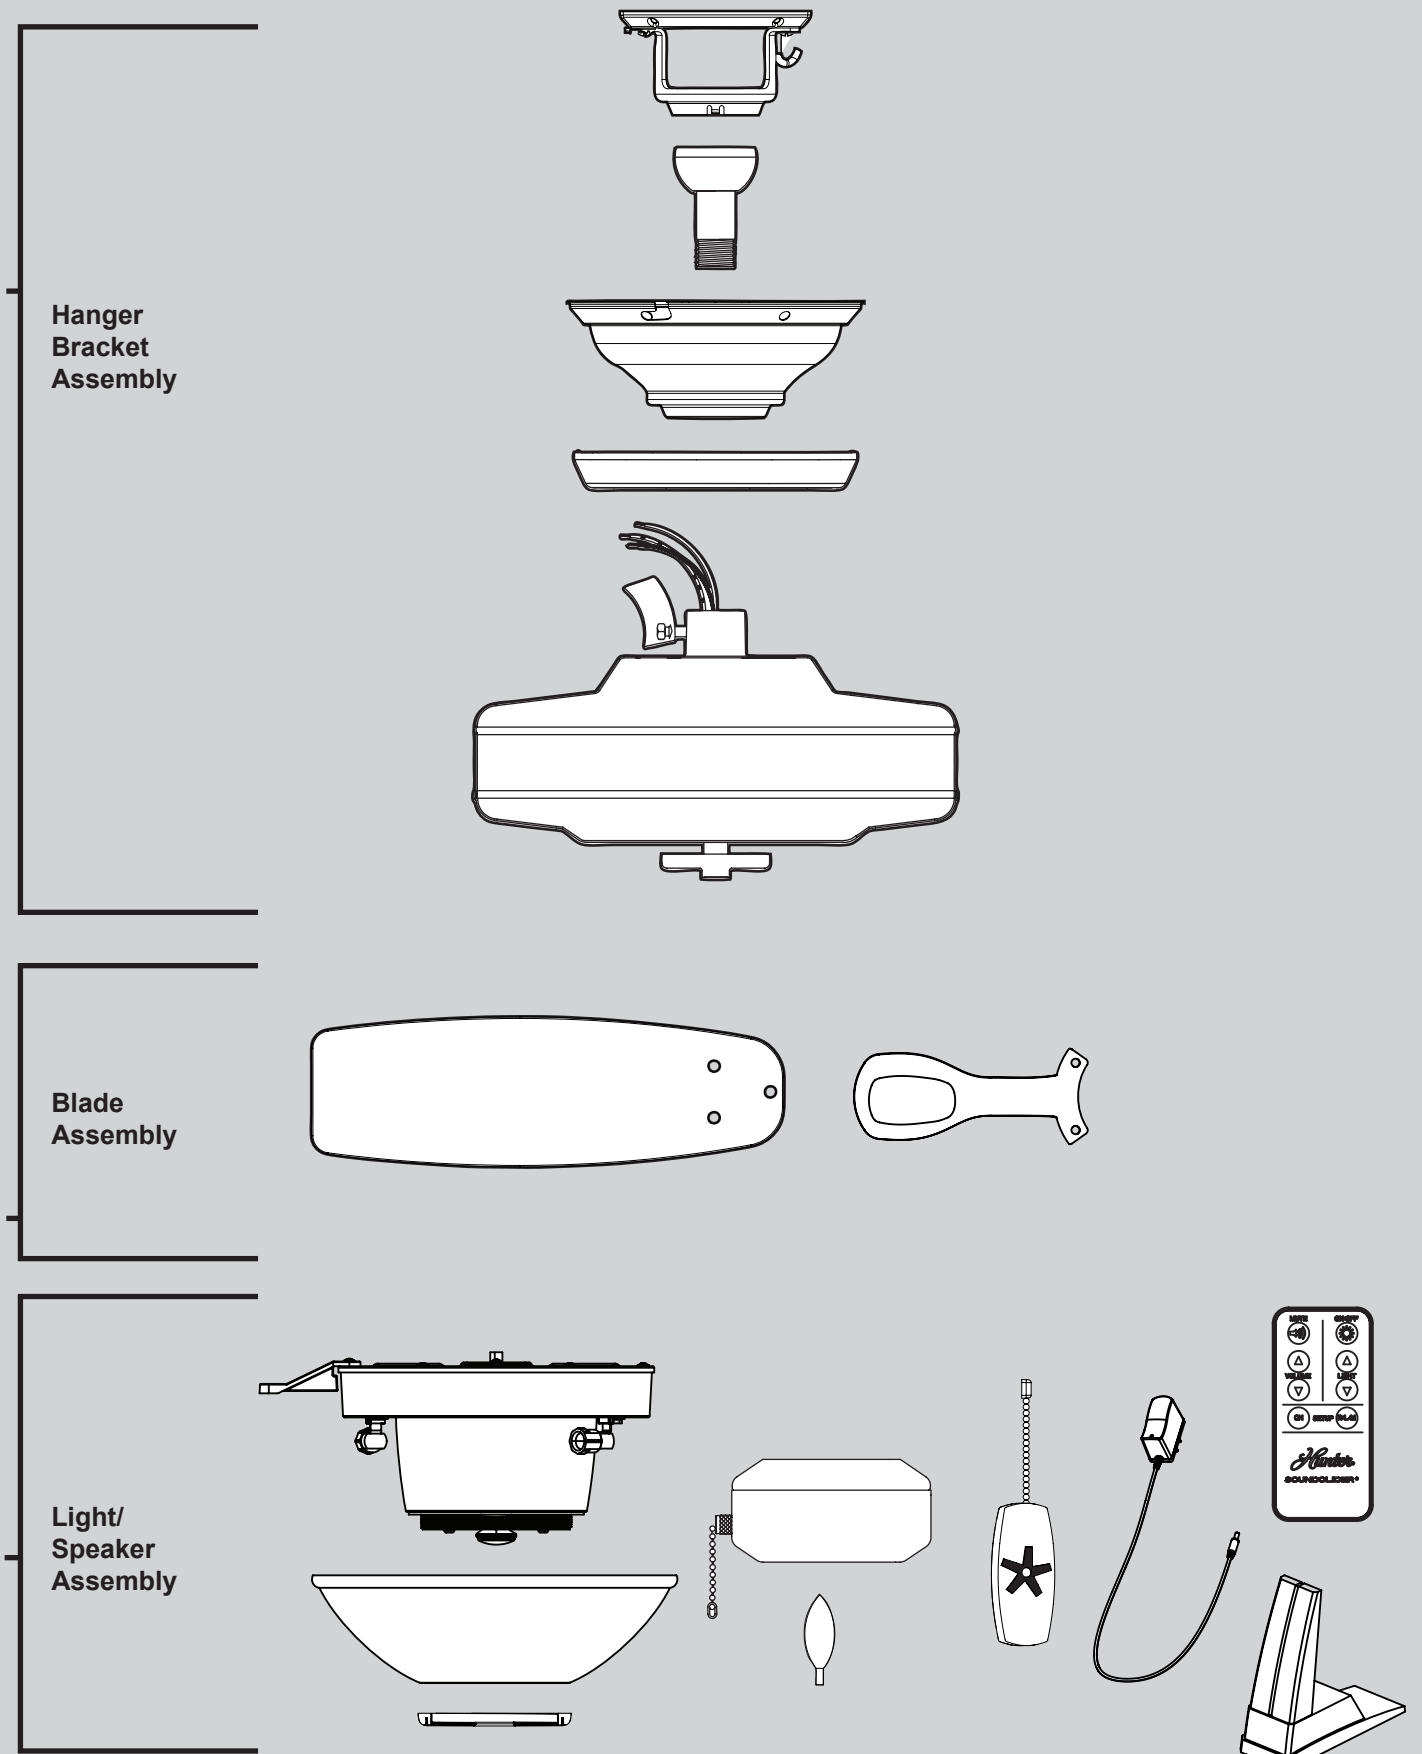

Fan Parts

(Not Drawn to Scale)