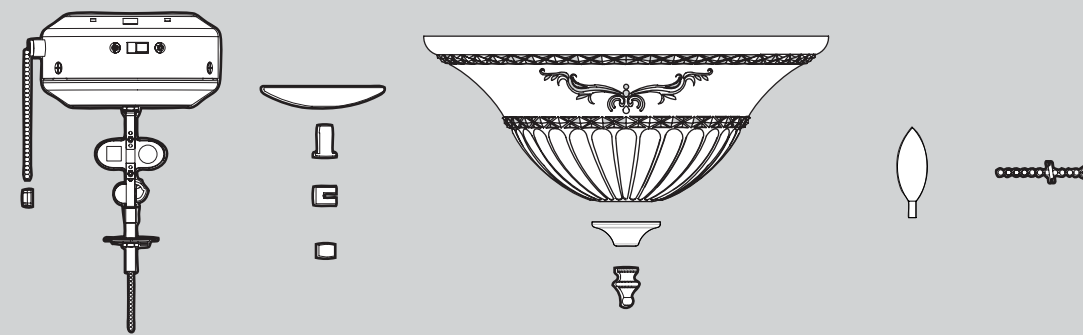

Hardware

(Drawn to Scale)

- x 1**  Low Profile Washer
- x 2**  3" Wood Screw
- x 4**  Flat Washer
- x 2**  1.5" Wood Screw
- x 3**  Screw, Low Profile
- x 4**  Canopy Screw
- x 1**  Setscrew
- x 4**  Mounting Isolator
- x 11**  Screw, Blade Iron Armature
- x 16**  Screw, Blade Assembly
- x 16**  Blade Grommet
- x 3**  Screw, Switch Housing Assembly
- x 3**  Screw, Machine, 6-32

x 2  Black Neoprene Washers

x 1  Balancing Kit

x 4  Wire Connector

Fan Parts

(Not Drawn to Scale)

Hanger Bracket Assembly

Blade Assembly

Switch Housing Assembly

REFER TO THE INSTALLATION MANUAL FOR FULL ASSEMBLY INSTRUCTIONS.

Parts List

Item Name	Qty	Part #
* Hanging System Kit		
Ceiling Plate	1	94422-14
Canopy		
Setscrew		
Canopy Trim Ring		
Low Profile Washer		
Canopy Screw		
Wood Screw 1.5"		
Wood Screw 3"		
Flat Washer		
Mounting Isolator		
Black Neoprene Washer		
Screw, Low Profile		
* Hanger Ball / Downrod Assembly		
	1	74290-02
Switch Housing Assembly		
	1	99036-14
Blade Iron Set		
	1	92586-05
Blade Set		
	1	75006-34
Screw, Blade Iron Armature		
	11	63755-05
Light Kit Assembly		
	1	96942-02
Light bulb / Bulb		
	2	77646-04
Hardware Kit		
	1	94353-00-860
Blade Grommet		
Blade Assembly Screw		
Screw, Machine, 6-32		
Wire Connector		
Balancing Kit		
	1	07570-01
Pull Chain		
	1	63756-18
Globe/Shade		
	1	74809-01
Bottom Cap		
	1	64349-02
Finial		
	1	74833-01
Cap, Switch Housing		
	1	73853-01
Plug Button		
	1	73854-01
Dummy Terminal, Male		
	1	08200-01
Dummy Terminal, Female		
	1	08198-01