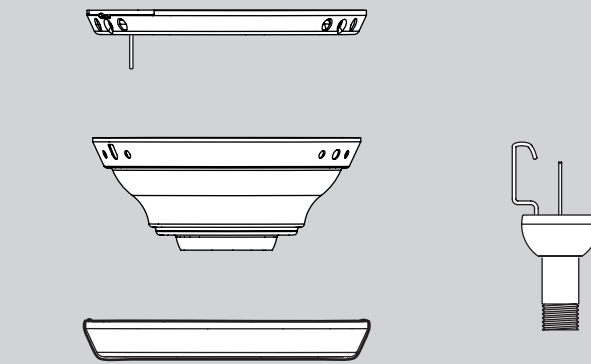

Hardware

(Drawn to Scale)

- x 1**  Low Profile Washer
- x 2**  3" Wood Screw
- x 4**  Flat Washer
- x 2**  1.5" Wood Screw
- x 3**  Screw, Low Profile
- x 4**  Canopy Screw
- x 1**  Setscrew
- x 4**  Mounting Isolator
- x 11**  Screw, Blade Iron Armature
- x 16**  Screw, Blade Assembly
- x 16**  Blade Grommet
- x 3**  Screw, Switch Housing Assembly
- x 3**  Screw, Machine, 6-32

x 2  Black Neoprene Washers

x 1  Balancing Kit

x 4  Wire Connector

Fan Parts

(Not Drawn to Scale)

Hanger Bracket Assembly

Blade Assembly

Switch Housing Assembly

REFER TO THE INSTALLATION MANUAL FOR FULL ASSEMBLY INSTRUCTIONS.

Parts List

Item Name	Qty	Part #
* Hanging System Kit		
Ceiling Plate	1	94422-14
Canopy		
Setscrew		
Canopy Trim Ring		
Low Profile Washer		
Canopy Screw		
Wood Screw 1.5"		
Wood Screw 3"		
Flat Washer		
Mounting Isolator		
Black Neoprene Washer		
Screw, Low Profile		
* Hanger Ball / Downrod Assembly		
	1	74290-02
Switch Housing Assembly		
	1	99036-14
Blade Iron Set		
	1	92586-05
Blade Set		
	1	75006-34
Screw, Blade Iron Armature		
	11	63755-05
Light Kit Assembly		
	1	96942-02
Light bulb / Bulb		
	2	77646-04
Hardware Kit		
	1	94353-00-860
Blade Grommet		
Blade Assembly Screw		
Screw, Machine, 6-32		
Wire Connector		
Balancing Kit		
	1	07570-01
Pull Chain		
	1	63756-18
Globe/Shade		
	1	74809-01
Bottom Cap		
	1	64349-02
Finial		
	1	74833-01
Cap, Switch Housing		
	1	73853-01
Plug Button		
	1	73854-01
Dummy Terminal, Male		
	1	08200-01
Dummy Terminal, Female		
	1	08198-01