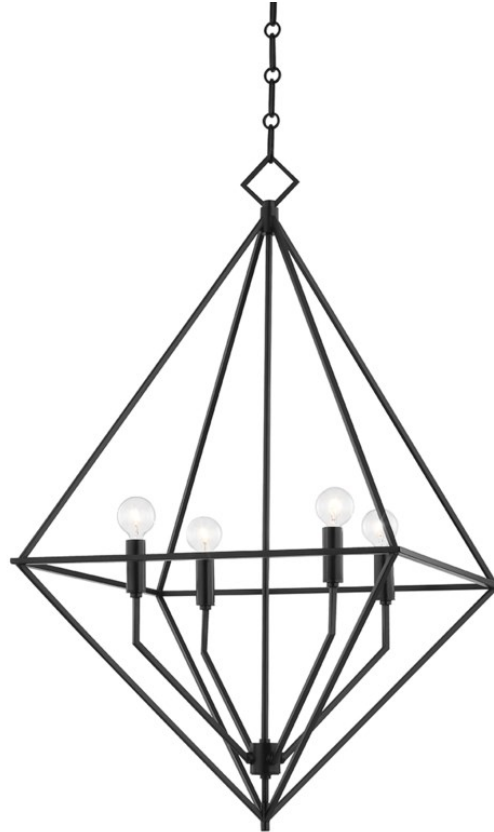

HAINES

3129-AI

FINISHES

Aged Iron (AI)

Gold Leaf (GL)

White Plaster (WP)

DIMENSIONS

Height 32.00"

Width/Diameter 24.00"

Minimum Height 35.00"

Maximum Height 86.00"

Canopy/Backplate 6.00"

Hanging Type

Weight 24.00lb

GLASS/SHADES

Material

Attachment

Color

LAMPING/ELECTRICAL

Bulb 1

Bulb Included No

Socket Type E12 Candelabra Base

Bulb 1 4 - 60 Watt Max 120 VAC

UL Rating UL Damp