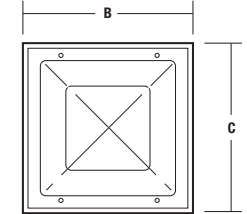

LISTINGS

- **S9/S12 Series**
UL wet location listed for wall on ceiling mount.
Center pin torx screws are standard.

S9 H.I.D.

S9-42F

S12 H.I.D.

S12-84F

	A	B	C	D	E
S9 H.I.D.	7.09"	8.858"	8.858"	4.1"	8.5"
	180 mm	225 mm	225 mm	104 mm	216 mm
S12 H.I.D.	8.858"	12.362"	12.362"	5.3"	11.8"
	225 mm	314 mm	314 mm	135 mm	300 mm