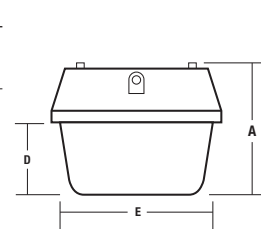

SPECIFICATIONS

- Die cast aluminum housing with 1/2" conduit hubs.
- Vandal resistant prismatic polycarbonate refractor.
- Bronze powder paint finish on H.I.D. units.
- Medium base or compact fluorescent lamps included.
- Typical mounting height ranges from 8 to 15 feet.

LISTINGS

- **S9/S12 Series**
UL wet location listed for wall on ceiling mount.
Center pin torx screws are standard.

S9 H.I.D.

S9-42F

S12 H.I.D.

S12-84F

	A	B	C	D	E
S9 H.I.D.	7.09"	8.858"	8.858"	4.1"	8.5"
	180 mm	225 mm	225 mm	104 mm	216 mm
S12 H.I.D.	8.858"	12.362"	12.362"	5.3"	11.8"
	225 mm	314 mm	314 mm	135 mm	300 mm

*CFL units are low profile with no ballast box or conduit hubs. Use B, D & E dimensions above.

ORDERING INFORMATION

Catalog Number ¹	Description	Voltage	Finish	Weight	
				lbs	kg
WET LOCATION: CEILING/WALL MOUNT COMPACT S-9					
S9-42F	42W Fluorescent	120, 208, 240, 277	-	4	(1.8)
S9-70H	70W Pulse Start	120, 208, 240, 277	Bronze	10	(4.5)
S9-70S	70W High Pressure Sodium	120, 208, 240, 277	Bronze	10	(4.5)
WET LOCATION: CEILING/WALL MOUNT MID-SIZE S-12					
S12-84F	2X42W Fluorescent	120, 208, 240, 277	-	8	(3.6)
S12-100H	100W Pulse Start	120, 208, 240, 277	Bronze	15	(6.8)
S12-150P	150W Pulse Start	120, 208, 240, 277	Bronze	16	(7.3)
S12-150S	150W High Pressure Sodium	120, 208, 240, 277	Bronze	16	(7.3)