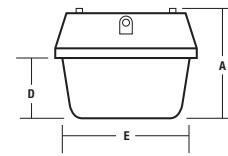

SPECIFICATIONS

- Die cast aluminum housing with 1/2" conduit hubs.
- Vandal resistant prismatic polycarbonate refractor.
- Bronze powder paint finish on H.I.D. units.
- Medium base or compact fluorescent lamps included.
- Typical mounting height ranges from 8 to 15 feet.

LISTINGS

- **S9/S12 Series**
UL wet location listed for wall on ceiling mount.
Center pin torx screws are standard.

S9 H.I.D.

S9-42F

S12 H.I.D.

S12-84F

	A	B	C	D	E
S9 H.I.D.	7.09"	8.858"	8.858"	4.1"	8.5"
	180 mm	225 mm	225 mm	104 mm	216 mm
S12 H.I.D.	8.858"	12.362"	12.362"	5.3"	11.8"
	225 mm	314 mm	314 mm	135 mm	300 mm

*CFL units are low profile with no ballast box or conduit hubs. Use B, D & E dimensions above.

ORDERING INFORMATION

Catalog Number ¹	Description	Voltage	Finish	Weight	
				lbs	kg
WET LOCATION: CEILING/WALL MOUNT COMPACT S-9					
S9-42F	42W Fluorescent	120, 208, 240, 277	-	4	(1.8)
S9-70H	70W Pulse Start	120, 208, 240, 277	Bronze	10	(4.5)
S9-70S	70W High Pressure Sodium	120, 208, 240, 277	Bronze	10	(4.5)
WET LOCATION: CEILING/WALL MOUNT MID-SIZE S-12					
S12-84F	2X42W Fluorescent	120, 208, 240, 277	-	8	(3.6)
S12-100H	100W Pulse Start	120, 208, 240, 277	Bronze	15	(6.8)
S12-150P	150W Pulse Start	120, 208, 240, 277	Bronze	16	(7.3)
S12-150S	150W High Pressure Sodium	120, 208, 240, 277	Bronze	16	(7.3)