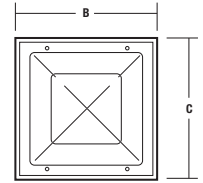

LISTINGS

- **S9/S12 Series**
UL wet location listed for wall on ceiling mount.
Center pin torx screws are standard.

S9 H.I.D.

S9-42F

S12 H.I.D.

S12-84F

	A	B	C	D	E
S9 H.I.D.	7.09"	8.858"	8.858"	4.1"	8.5"
	180 mm	225 mm	225 mm	104 mm	216 mm
S12 H.I.D.	8.858"	12.362"	12.362"	5.3"	11.8"
	225 mm	314 mm	314 mm	135 mm	300 mm