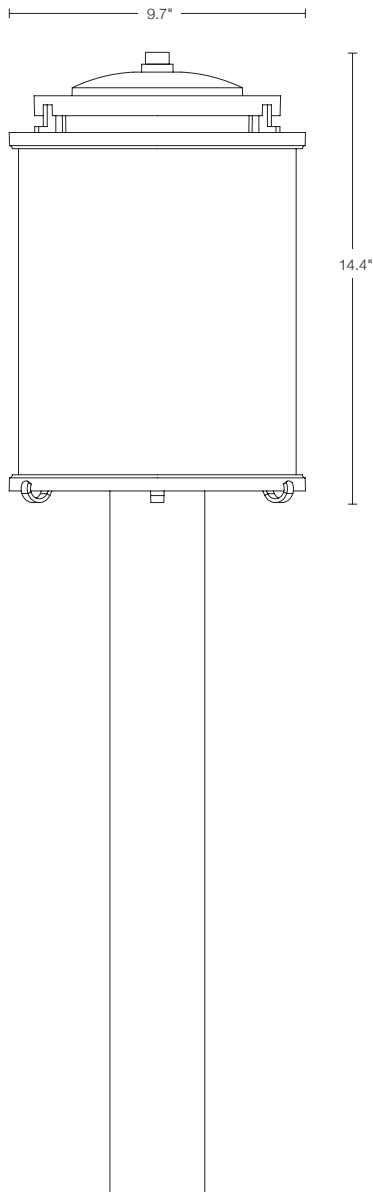

**34-5610**  
**MERIDIAN OUTDOOR POST LIGHT**  
*As shown: 34-5610-17-ZS283*

## 34-5610 MERIDIAN

Outdoor aluminum post light with glass options.

### Dimensions

Height	14.4"
Diameter	9.7"

### Glass Combination

**245** - Seeded clear tube 8.78" OD x 11.26"  
**162** - Tube 6.8" OD x 10.13"