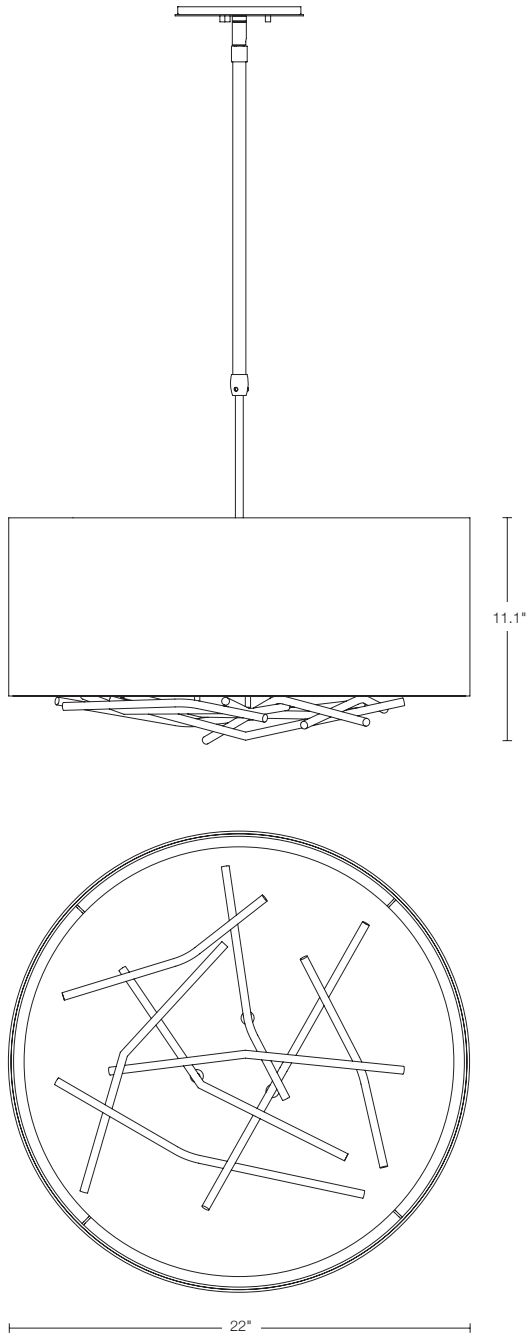

I3-7665
BRINDILLE

Adjustable pendant with shade options.

Can be used on a sloped ceiling.

Dimensions

Height	11.1"
Diameter	22"
Canopy Can	5"

Max Hanging Weight
16 lbs

Adjustable Heights:

Short	22.1" - 27.7"
Standard	27.6" - 38.4"
Long	38.1" - 59.5"

Incandescent Lamping
Socket: (3) medium
Bulb: A-19, 100 watt max

Shade
252201 - 22" Drum

Shade Color Options
34 - Doeskin micro-suede
36 - Terra micro-suede
37 - Eclipse micro-suede
46 - Flax
48 - Natural Anna

UL / CUL Listing
Suitable for damp locations

Updated 12.11

HUBBARDTON FORGE®

HUBBARDTONFORGE.COM

FOR MORE INFORMATION CALL CUSTOMER SERVICE AT 800-826-4766
OR EMAIL CUSTOMERSERVICE@VTFORGE.COM FOR RESIDENTIAL;
CONTRACT@VTFORGE.COM FOR COMMERCIAL.

154 RT. 30 SOUTH · CASTLETON, VERMONT 05735 · T 800-826-4766 · F 877-910-3700
All designs and images ©1989-2012 Hubbardton Forge®. All rights reserved.