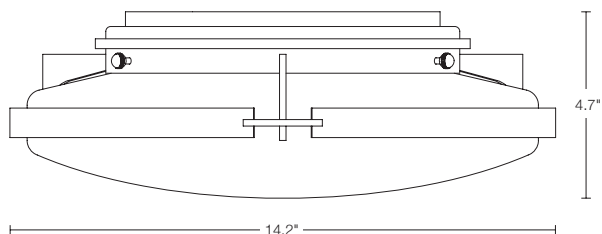

12-6745
BANDED FLUSH-MOUNT
As shown: 12-6745-07-G97

I2-6745

BANDED

Flush-mount with glass options.

Dimensions

Height	4.7"
Diameter	14.2"
Canopy Can	7.9" OD

Max Hanging Weight

9 lbs

Incandescent Lamping

Socket: (2) medium
Bulb: A-15, 60 watt max

Glass

97 - Bowl 13" OD x 4"

Glass Color Options

G - Opal
H - Stone
ZX - Pearl

UL / CUL Listing

Suitable for damp locations