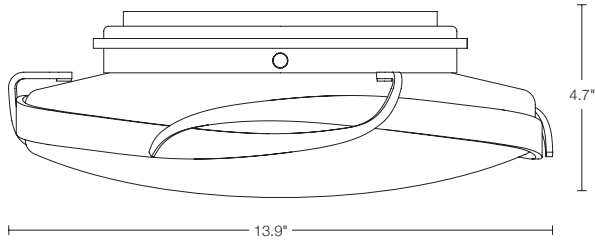

12-6740
FLORA FLUSH-MOUNT
As shown: 12-6740-08-G97

I2-6740

FLORA

Flush-mount with glass options.

Dimensions

Height	4.7"
Diameter	13.9"
Canopy Can	8.0" OD

Max Hanging Weight

9.4 lbs

Incandescent Lamping

Socket: (2) medium
Bulb: A-15, 60 watt max

Glass

97 - Bowl 13" OD x 4"

Glass Color Options

G - Opal
H - Stone
ZX - Pearl

UL / CUL Listing

Suitable for damp locations