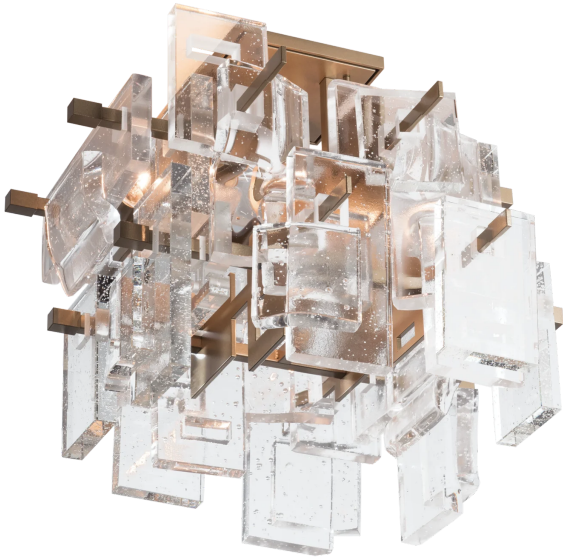

Fusion Semi-Flush

Base Item #: 401234

Selected Options

Lamping

Incandescent (SKT)

Finish

Black (10)

Option1

Seeded Clear Glass (II) [II0713]

Configured item #: 401234-1103

Smart String: 401234-SKT-10-II0713

 Image shown may not correspond to selected options

Specifications

Dimensions

| | |
|------------------|-------------|
| Height | 14.9" |
| Width | 18" |
| Depth Length | 18" |
| Product weight | 52 lbs |
| Canopy Dim Plate | 5.75 x 5.75 |
| Useable Wire | 12 |

LED Lamping Dedicated

| | |
|--------------------|----------------------|
| Socket Type | candelabra |
| Bulb | G16-1/2, 60 watt Max |
| Number of Bulbs | 5 (not included) |
| Location Rating UL | Indoor Damp |

Option1

Seeded Clear Glass (II) [II0713]