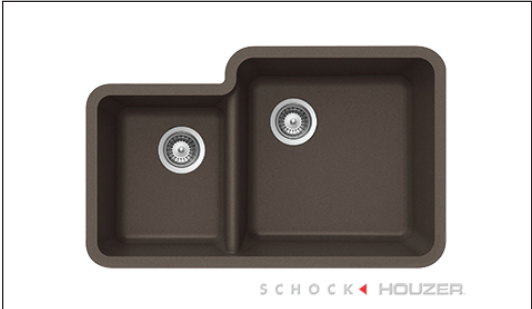

SCHOCK ◀ HOUZER
Undermount 70/30 Double Bowl
Model Solido N-175

Solido N-175

FEATURES

- CRISTALITE⁺
- 7-1/4" and 9" depth
- Inherently hygienic Non-porous surface
- Antibacterial protection with silver ion Antibac[®]
- Silky to the touch, 3 times harder than natural granite
- Food-safe, UV-stable-will not fade
- Heat resistance to +500°F
- Highest resistance to thermal shock, scratches and chips
- Color-fast throughout
- Fits 36" sink base • cUPC listed
- Supplied with cutout template, fasteners and instructions
- Lifetime Limited Warranty

OPTIONAL ACCESSORIES

Bottom Grid: 629711(left), 629712(right)
Strainer Options: Stainless steel strainers, Color strainers, Color disposal flanges

OVERALL DIMENSIONS	EACH BOWL	CUTOUT SIZE	PACKAGING*	WEIGHT*
33" x 20-3/4"	12" x 15" 18-5/16" x 18-1/2"	See Template	1/10 pcs.	49/530lbs.