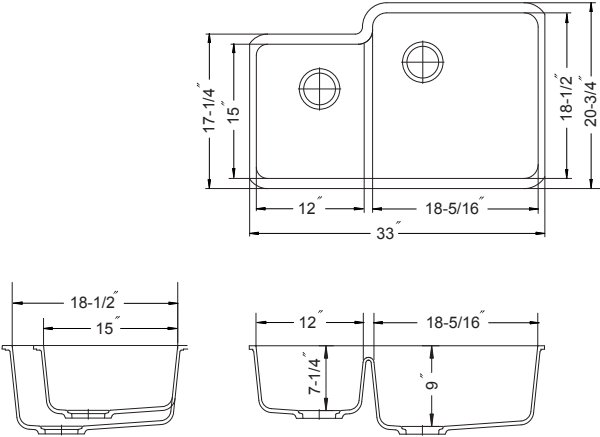

SCHOCK ◀ HOUZER
Undermount 70/30 Double Bowl
Model Solido N-175

Solido N-175

FEATURES

- CRISTALITE⁺
- 7-1/4" and 9" depth
- Inherently hygienic Non-porous surface
- Antibacterial protection with silver ion Antibac[®]
- Silky to the touch, 3 times harder than natural granite
- Food-safe, UV-stable-will not fade
- Heat resistance to +500°F
- Highest resistance to thermal shock, scratches and chips
- Color-fast throughout
- Fits 36" sink base • cUPC listed
- Supplied with cutout template, fasteners and instructions
- Lifetime Limited Warranty

OPTIONAL ACCESSORIES

Bottom Grid: 629711(left), 629712(right)
Strainer Options: Stainless steel strainers, Color strainers, Color disposal flanges

OVERALL DIMENSIONS	EACH BOWL	CUTOUT SIZE	PACKAGING*	WEIGHT*
33" x 20-3/4"	12" x 15" 18-5/16" x 18-1/2"	See Template	1/10 pcs.	49/530lbs.

*Standard packaging: Single boxed /Pallet of single boxed.
All dimensions are in inches. Specifications subject to change without notice.

Available Colors

Project/Job name
Architect/Engineer
Contractor
Model
Notes