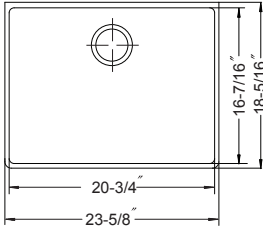

OPTIONAL ACCESSORIES

- Bottom Grid: 629704 Wire Tray: WT-3500
- Cutting Board : CB-4100
- Strainer Options: Stainless steel strainers, Color strainers, Color disposal flanges

OVERALL DIMENSIONS	EACH BOWL	CUTOUT SIZE	PACKAGING*	WEIGHT*
23-5/8" x 18-5/16"	20-3/4" x 16-7/16"	See Template	1/10 pcs.	32/360lbs.