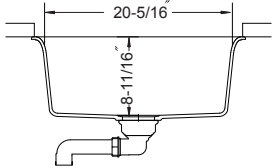

OPTIONAL ACCESSORIES

- Bottom Grid: 629704 Wire Tray: WT-3500
- Cutting Board : CB-4100
- Strainer Options: Stainless steel strainers, Color strainers, Color disposal flanges

OVERALL DIMENSIONS	EACH BOWL	CUTOUT SIZE	PACKAGING*	WEIGHT*
23-5/8" x 18-5/16"	20-3/4" x 16-7/16"	See Template	1/10 pcs.	32/360lbs.