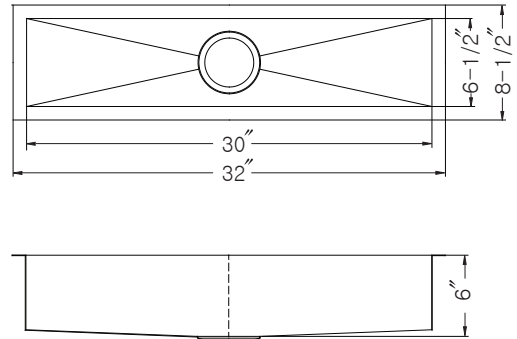

CONTEMPO SERIES

Zero Radius Undermount Trough Bar/Prep Bowl Model CTB-3285

CTB-3285

FEATURES

- Premium grade T-304 stainless steel
- 6" depth • 18 gauge
- MegaShield™ insulation
- True zero radius ledge and bottom
- Brushed satin • 3-1/2" drain opening
- Fits 36" sink base
- Supplied with cutout template, fasteners and instructions
- Complies with ASME A112.19.3-2000, UPC®
- Lifetime Limited Warranty

OPTIONAL ACCESSORIES

- Strainer: 190-9180
- Wire rack : BG-1208

OVERALL DIMENSIONS	EACH BOWL	CUTOUT SIZE	PACKAGING*	WEIGHT*
32" x 8-1/2"	30" x 6-1/2"	See Template	1/16 pcs.	20/350 lbs.

*Standard packaging: Single boxed /Pallet of single boxed.
All dimensions are in inches. Specifications subject to change without notice.