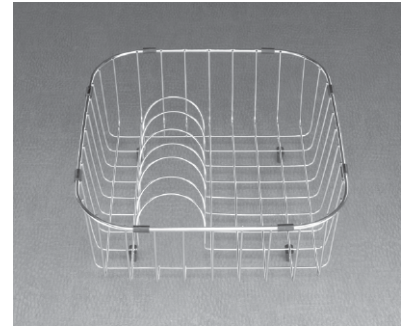

### Rinsing Basket , Wire Rack and Soap Dispenser

Custom designed rinsing basket with plate rack and versatile wire rack for Trough bar/prep sink  
Premium T-304 stainless steel

RB-2400

RB-2500

RB-3100

RB-4100

#### Soap and Lotion Dispenser

Model	Width x Length	High	Description
170-1200	2" dia x 4-5/16"	9-3/4"	Oval head dispenser
170-2400	2" dia x 4-5/16"	9-3/4"	Round head dispenser