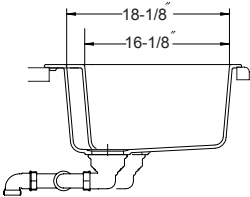

SCHOCK ◀ HOUZER
Topmount 60/40 Double Bowl
Model Alive N-175

Alive N-175

FEATURES

- **CRISTADUR®**
- 9-1/2" depth • Pre-scored up to 4 faucet holes
- Inherently hygienic Non-porous surface
- Antibacterial protection with silver ion Antibac®
- Silky to the touch, 3 times harder than natural granite
- Food-safe, UV-stable-will not fade
- Heat resistance to +500°F
- Highest resistance to thermal shock, scratches and chips
- Color-fast throughout
- Fits 36" sink base • cUPC listed
- Supplied with cutout template, fasteners and instructions
- Lifetime Limited Warranty

OPTIONAL ACCESSORIES

Bottom Grid: 629702(large bowl), 629703(small bowl)
Cutting Board : CB-4100 Wire Tray: WT-3500
Strainer Options: Stainless steel strainers, Color strainers, Color Disposal flanges

OVERALL DIMENSIONS	EACH BOWL	CUTOUT SIZE	PACKAGING*	WEIGHT*
33" x 22"	14-9/16" x 18-1/8" 14-9/16" x 16-1/8"	See Template	1/10 pcs.	56/600lbs.