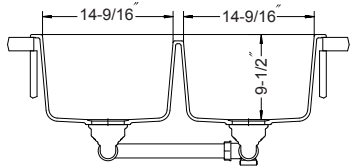

SCHOCK ◀ HOUZER
Topmount 60/40 Double Bowl
Model Alive N-175

Alive N-175

FEATURES

- **CRISTADUR®**
- 9-1/2" depth • Pre-scored up to 4 faucet holes
- Inherently hygienic Non-porous surface
- Antibacterial protection with silver ion Antibac®
- Silky to the touch, 3 times harder than natural granite
- Food-safe, UV-stable-will not fade
- Heat resistance to +500°F
- Highest resistance to thermal shock, scratches and chips
- Color-fast throughout
- Fits 36" sink base • cUPC listed
- Supplied with cutout template, fasteners and instructions
- Lifetime Limited Warranty

OPTIONAL ACCESSORIES

Bottom Grid: 629702(large bowl), 629703(small bowl)
Cutting Board : CB-4100 Wire Tray: WT-3500
Strainer Options: Stainless steel strainers, Color strainers, Color Disposal flanges

OVERALL DIMENSIONS	EACH BOWL	CUTOUT SIZE	PACKAGING*	WEIGHT*
33" x 22"	14-9/16" x 18-1/8" 14-9/16" x 16-1/8"	See Template	1/10 pcs.	56/600lbs.

*Standard packaging: Single boxed /Pallet of single boxed.
All dimensions are in inches. Specifications subject to change without notice.

Available Colors

Project/Job name
Architect/Engineer
Contractor
Model
Notes