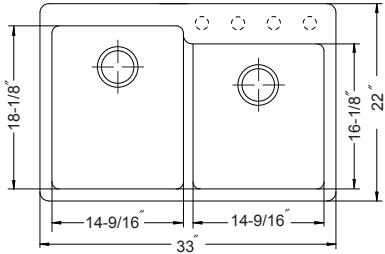

SCHOCK ◀ HOUZER
Topmount 60/40 Double Bowl
Model Alive N-175

Alive N-175

FEATURES

- **CRISTADUR®**
- 9-1/2" depth • Pre-scored up to 4 faucet holes
- Inherently hygienic Non-porous surface
- Antibacterial protection with silver ion Antibac®
- Silky to the touch, 3 times harder than natural granite
- Food-safe, UV-stable-will not fade
- Heat resistance to +500°F
- Highest resistance to thermal shock, scratches and chips
- Color-fast throughout
- Fits 36" sink base • cUPC listed
- Supplied with cutout template, fasteners and instructions
- Lifetime Limited Warranty

OPTIONAL ACCESSORIES

Bottom Grid: 629702(large bowl), 629703(small bowl)
Cutting Board : CB-4100 Wire Tray: WT-3500
Strainer Options: Stainless steel strainers, Color strainers, Color Disposal flanges

OVERALL DIMENSIONS	EACH BOWL	CUTOUT SIZE	PACKAGING*	WEIGHT*
33" x 22"	14-9/16" x 18-1/8" 14-9/16" x 16-1/8"	See Template	1/10 pcs.	56/600lbs.

*Standard packaging: Single boxed /Pallet of single boxed.
All dimensions are in inches. Specifications subject to change without notice.

Available Colors

Project/Job name
Architect/Engineer
Contractor
Model
Notes