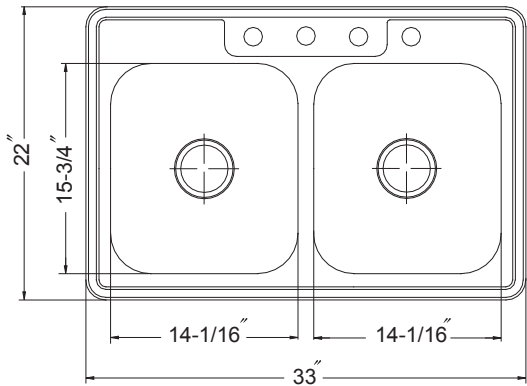

GLOWTONE SERIES

**Topmount 50/50 Double Bowl
Model 3322-7BS**

3322-7BS

FEATURES

- Premium grade T-304 stainless steel
- 7" depth • 22 gauge • 4 holes
- Super-Silencer pad
- Lustrous satin with highlighted rim
- Fits 36" sink base
- 3-1/2" drain opening
- Supplied with fasteners and instructions
- Complies with ASME A112.19.3-2000, UPC®
- Lifetime Limited Warranty

ASME A112.19.3-2000

OPTIONAL ACCESSORIES

- Bottom Grid: BG-3100
- Cutting Board : CB-3100
- Rinsing Basket : RB-3100
- Strainer: 190-9180

OVERALL DIMENSIONS	EACH BOWL	CUTOUT SIZE	PACKAGING*	WEIGHT*
33" x 22"	14-1/16" x 15-3/4"	32-1/4" x 21-1/4"	1/16/36 pcs.	14/260/420 lbs.

*Standard packaging: Single boxed /Pallet of single boxed/Pallet of bulk pack.
All dimensions are in inches. Specifications subject to change without notice.

Project/Job name

Architect/Engineer

Contractor