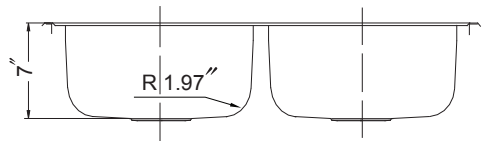

GLOWTONE SERIES

**Topmount 50/50 Double Bowl
Model 3322-7BS**

3322-7BS

FEATURES

- Premium grade T-304 stainless steel
- 7" depth • 22 gauge • 4 holes
- Super-Silencer pad
- Lustrous satin with highlighted rim
- Fits 36" sink base
- 3-1/2" drain opening
- Supplied with fasteners and instructions
- Complies with ASME A112.19.3-2000, UPC®
- Lifetime Limited Warranty

ASME A112.19.3-2000

OPTIONAL ACCESSORIES

- Bottom Grid: BG-3100
- Cutting Board : CB-3100
- Rinsing Basket : RB-3100
- Strainer: 190-9180

OVERALL DIMENSIONS	EACH BOWL	CUTOUT SIZE	PACKAGING*	WEIGHT*
33" x 22"	14-1/16" x 15-3/4"	32-1/4" x 21-1/4"	1/16/36 pcs.	14/260/420 lbs.