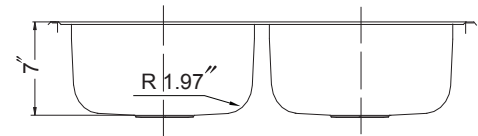

GLOWTONE REFLECTION SERIES

Topmount 50/50 Double Bowl Model 3322-7MF

3322-7MF

FEATURES

- Premium grade T-304 stainless steel
- 7" depth • 22 gauge • 4 holes
- Super-Silencer pad
- High polished ledge and satin finished bowl
- Fits 36" sink base
- 3-1/2" drain opening
- Supplied with fasteners and instructions
- Complies with ASME A112.19.3-2000, UPC®
- Lifetime Limited Warranty

OPTIONAL ACCESSORIES

- Bottom Grid: BG-3100
- Cutting Board : CB-3100
- Rinsing Basket : RB-3100
- Strainer: 190-9180

OVERALL DIMENSIONS	EACH BOWL	CUTOUT SIZE	PACKAGING*	WEIGHT*
33" x 22"	14-1/16" x 15-3/4"	32-1/4" x 21-1/4"	1/16/36 pcs.	14/260/420 lbs.