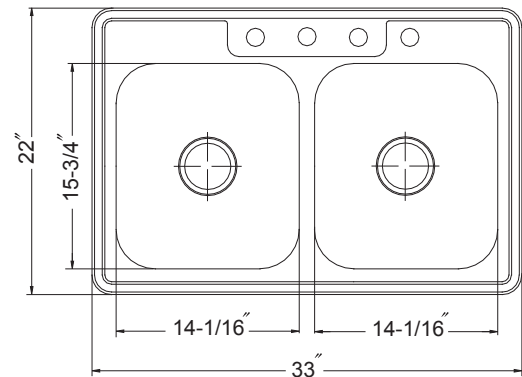

GLOWTONE REFLECTION SERIES

Topmount 50/50 Double Bowl Model 3322-7MF

3322-7MF

FEATURES

- Premium grade T-304 stainless steel
- 7" depth • 22 gauge • 4 holes
- Super-Silencer pad
- High polished ledge and satin finished bowl
- Fits 36" sink base
- 3-1/2" drain opening
- Supplied with fasteners and instructions
- Complies with ASME A112.19.3-2000, UPC®
- Lifetime Limited Warranty

OPTIONAL ACCESSORIES

- Bottom Grid: BG-3100
- Cutting Board : CB-3100
- Rinsing Basket : RB-3100
- Strainer: 190-9180

OVERALL DIMENSIONS	EACH BOWL	CUTOUT SIZE	PACKAGING*	WEIGHT*
33" x 22"	14-1/16" x 15-3/4"	32-1/4" x 21-1/4"	1/16/36 pcs.	14/260/420 lbs.

*Standard packaging: Single boxed /Pallet of single boxed/Pallet of bulk pack.
All dimensions are in inches. Specifications subject to change without notice.

Project/Job name

Architect/Engineer

Contractor