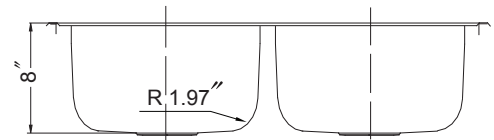

GLOWTONE SERIES

Topmount 50/50 Double Bowl

Model 3322-8BS3 3 holes

3322-8BS4 4 holes

3322-8BS

FEATURES

- Premium grade T-304 stainless steel
- 8" depth • 20 gauge • 3 or 4 holes
- Super-Silencer pad
- Lustrous satin with highlighted rim
- Fits 36" sink base
- 3-1/2" drain opening
- Supplied with fasteners and instructions
- Complies with ASME A112.19.3-2000, UPC®
- Lifetime Limited Warranty

ASME A112.19.3-2000

OPTIONAL ACCESSORIES

Bottom Grid: BG-3100

Cutting Board : CB-3100

Rinsing Basket : RB-3100

Strainer: 190-9180

OVERALL DIMENSIONS	EACH BOWL	CUTOUT SIZE	PACKAGING*	WEIGHT*
33" x 22"	14-1/16" x 15-3/4"	32-1/4" x 21-1/4"	1/16/36 pcs.	17/310/480 lbs.