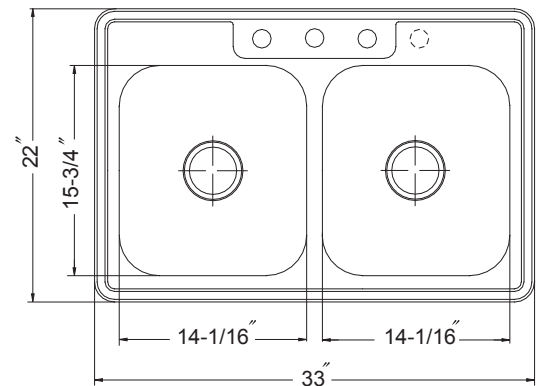

GLOWTONE SERIES

Topmount 50/50 Double Bowl

Model 3322-8BS3 3 holes

3322-8BS4 4 holes

3322-8BS

FEATURES

- Premium grade T-304 stainless steel
- 8" depth • 20 gauge • 3 or 4 holes
- Super-Silencer pad
- Lustrous satin with highlighted rim
- Fits 36" sink base
- 3-1/2" drain opening
- Supplied with fasteners and instructions
- Complies with ASME A112.19.3-2000, UPC®
- Lifetime Limited Warranty

ASME A112.19.3-2000

OPTIONAL ACCESSORIES

Bottom Grid: BG-3100

Cutting Board : CB-3100

Rinsing Basket : RB-3100

Strainer: 190-9180

OVERALL DIMENSIONS	EACH BOWL	CUTOUT SIZE	PACKAGING*	WEIGHT*
33" x 22"	14-1/16" x 15-3/4"	32-1/4" x 21-1/4"	1/16/36 pcs.	17/310/480 lbs.

*Standard packaging: Single boxed /Pallet of single boxed/Pallet of bulk pack.
All dimensions are in inches. Specifications subject to change without notice.

Project/Job name

Architect/Engineer

Contractor