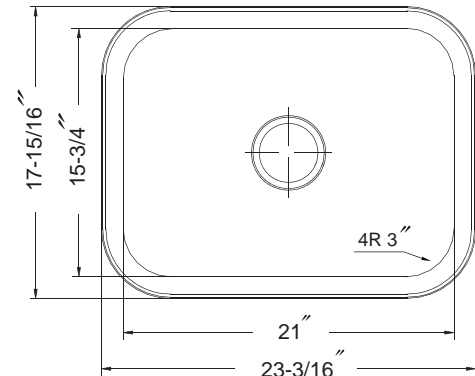

BELLEO SERIES

Topmount Single Bowl Model BSS-2309

BSS-2309

FEATURES

- Premium grade T-304 stainless steel
- 9" depth • 18 gauge
- StoneGuard™ undercoating over Super-Silencer pad
- SpecPlus™ edge
- Lustrous satin with highlighted rim
- Fits 30" sink base • 3-1/2" drain opening
- Supplied with cutout template, fasteners and instructions
- Complies with ASME A112.19.3-2000, cUPC®
- Lifetime Limited Warranty

OPTIONAL ACCESSORIES

Bottom Grid: BG-2500

Cutting Board : CB-2500

Rinsing Basket: RB-2500

Strainer: 190-9180

OVERALL DIMENSIONS	EACH BOWL	CUTOUT SIZE	PACKAGING*	WEIGHT*
23-3/16" x 17-15/16"	21" x 15-3/4"	See Template	1/16/20 pcs.	13/240/250 lbs.