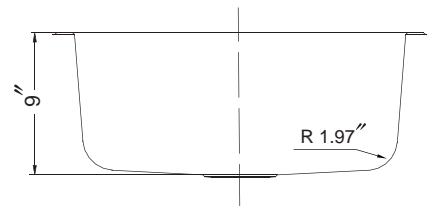

BELLEO SERIES

Topmount Single Bowl Model BSS-2309

BSS-2309

FEATURES

- Premium grade T-304 stainless steel
- 9" depth • 18 gauge
- StoneGuard™ undercoating over Super-Silencer pad
- SpecPlus™ edge
- Lustrous satin with highlighted rim
- Fits 30" sink base • 3-1/2" drain opening
- Supplied with cutout template, fasteners and instructions
- Complies with ASME A112.19.3-2000, cUPC®
- Lifetime Limited Warranty

OPTIONAL ACCESSORIES

Bottom Grid: BG-2500

Cutting Board : CB-2500

Rinsing Basket: RB-2500

Strainer: 190-9180

OVERALL DIMENSIONS	EACH BOWL	CUTOUT SIZE	PACKAGING*	WEIGHT*
23-3/16" x 17-15/16"	21" x 15-3/4"	See Template	1/16/20 pcs.	13/240/250 lbs.