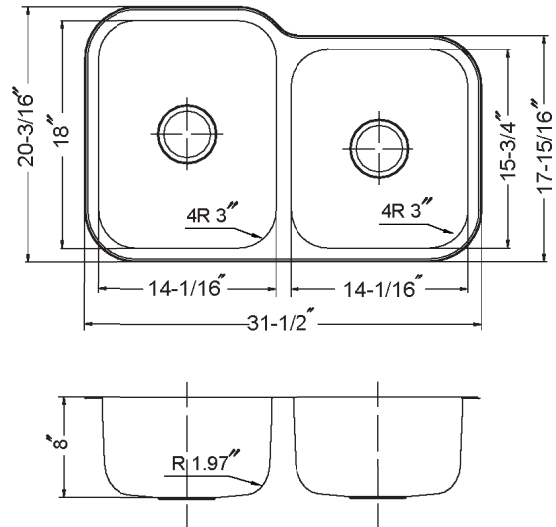

ELITE SERIES

Undermount 60/40 Double Bowl

Model **EC-3208SR** as shown

EC-3208SL small bowl left

FEATURES

EC-3208SR

- Premium grade T-304 stainless steel
- 8" depth • 20 gauge
- StoneGuard™ undercoating over Super-Silencer pad
- SpecPlus™ edge
- Lustrous satin with highlighted rim
- Fits 36" sink base
- 3-1/2" drain opening
- Supplied with cutout template, fasteners and instructions
- Complies with ASME A112.19.3-2000, cUPC®
- Lifetime Limited Warranty

OPTIONAL ACCESSORIES

Bottom Grid: BG-3100 & BG-3400

Cutting Board : CB-3100

Rinsing Basket: RB-3100

Strainer: 190-9180

OVERALL DIMENSIONS	EACH BOWL	CUTOUT SIZE	PACKAGING*	WEIGHT*
31-1/2" x 20-3/16"	14-1/16" x 18" 14-1/16" x 15-3/4"	See Template	1/16/20 pcs.	18/320/340 lbs.

*Standard packaging: Single boxed /Pallet of single boxed/Pallet of bulk pack.
All dimensions are in inches. Specifications subject to change without notice.

Project/Job name _____

Architect/Engineer _____