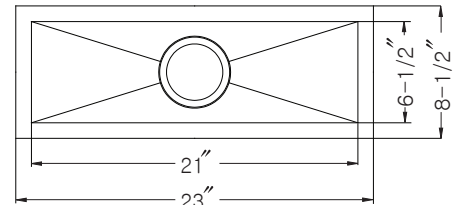

#### FEATURES

- Premium grade T-304 stainless steel
- 6" depth • 18 gauge
- MegaShield™ insulation
- True zero radius ledge and bottom
- Brushed satin, • 3-1/2" drain opening
- Fits 30" sink base
- Supplied with cutout template, fasteners and instructions
- cUPC® Listed
- Lifetime Limited Warranty

#### OPTIONAL ACCESSORIES

Strainer: 190-9180

Wire rack : BG-1208

OVERALL DIMENSIONS	EACH BOWL	CUTOUT SIZE	PACKAGING*	WEIGHT*
23" x 8-1/2"	21" x 6-1/2"	See Template	1/16 pcs.	10/200 lbs.

\*Standard packaging: Single boxed /Pallet of single boxed.  
All dimensions are in inches. Specifications subject to change without notice.