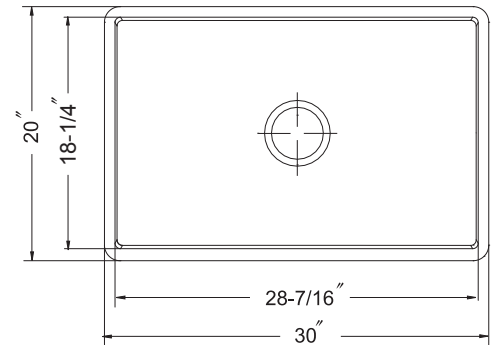

PLATUS SERIES

Fire Clay Apron Front Single Bowl

- Model** PTS-4100 WH - White
 PTS-4100 BQ - Biscuit
 PTS-4100 BL - Matte Black
 PTS-4100 GR - Matte Gray

FEATURES

PTS-4100

- Apron Front Installation
- Non-porous glossy surface
- 9-1/4" depth • 3-1/2" drain opening
- Chip, crack and scratch resistant
- 4 distinctive colors
- Requires Custom Cabinet
- Supplied with fasteners and instructions
- No cut out template is supplied as each sink dimension will vary due to the nature of fireclay manufacturing process.
- Complies with ASME A112.19.2 and CSA B45.1-2013 standards Certified by ICC-ES PMG
- Lifetime Limited Warranty

OPTIONAL COLORS

White

Biscuit

Matte Black

Matte Gray

Color variations possible due to printing constraints.

OVERALL DIMENSIONS	EACH BOWL	PACKAGING*	WEIGHT*
30" x 20"	28-7/16" x 18-1/4"	1/10 pcs.	110/1150lbs.

*Standard packaging: Single boxed /Pallet of single boxed.
 All dimensions are in inches. Specifications subject to change without notice.

OPTIONAL ACCESSORIES

- Bottom Grid: BG-7100
 Strainer : 190-9180