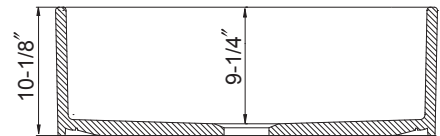

OPTIONAL COLORS

White

Biscuit

Matte Black

Matte Gray

Color variations possible due to printing constraints.

OVERALL DIMENSIONS	EACH BOWL	PACKAGING*	WEIGHT*
30" x 20"	28-7/16" x 18-1/4"	1/10 pcs.	110/1150lbs.

*Standard packaging: Single boxed /Pallet of single boxed.
 All dimensions are in inches. Specifications subject to change without notice.

OPTIONAL ACCESSORIES

- Bottom Grid: BG-7100
 Strainer : 190-9180