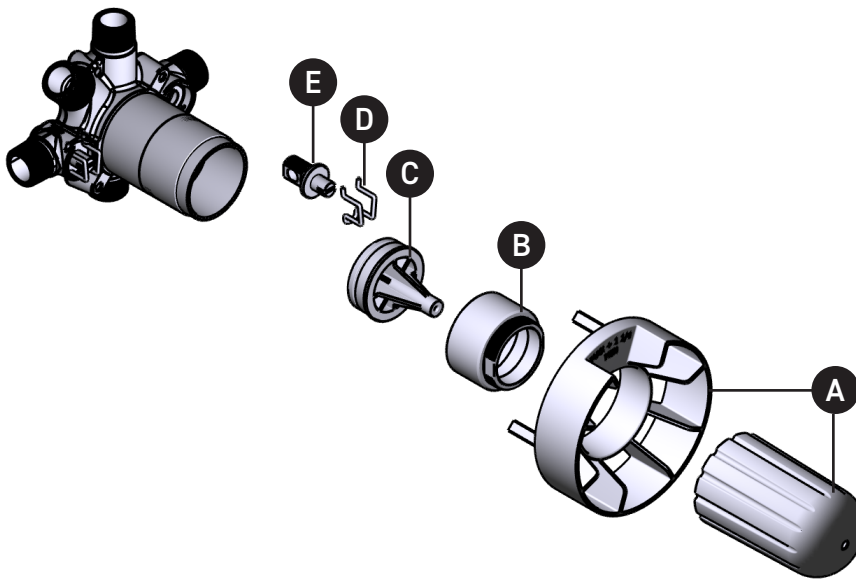

ILLUSTRATED PARTS

ORDER BY PART NUMBER

R45

3-Way Type T/P Coaxial Valve Rough

MODEL

- R45
- R45 EX
- R45 SPEX

ID	Kit Number	Finish
A	S0-908	N/A
B	S305-441	N/A
C	S7-511	N/A
D	S390-127 (x2)	N/A
E	S7-441(x2)	N/A