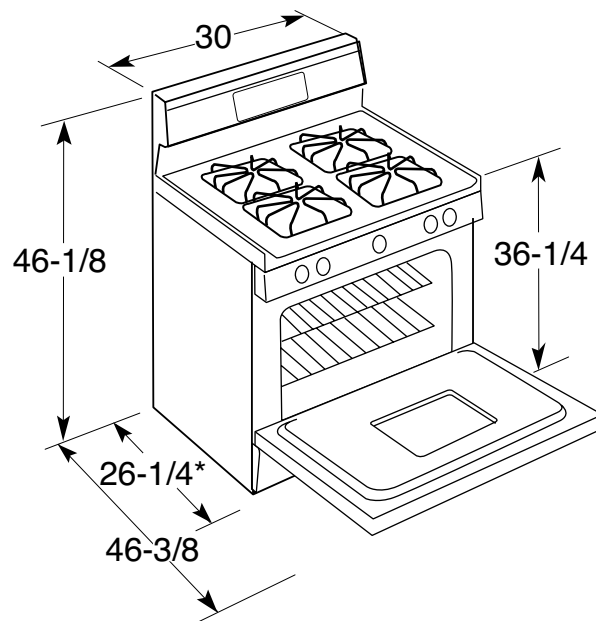

## RGB746DEP – Hotpoint 30" Free-Standing Gas Range

### Dimensions (in inches)

\*Depth from wall to front of closed oven door.

Recommended area for 120V outlet on rear wall and area for thru the wall connection of pipe stub and shut-off valve

**Installation Information:** Before installing, consult installation instructions packed with product for current dimensional data.