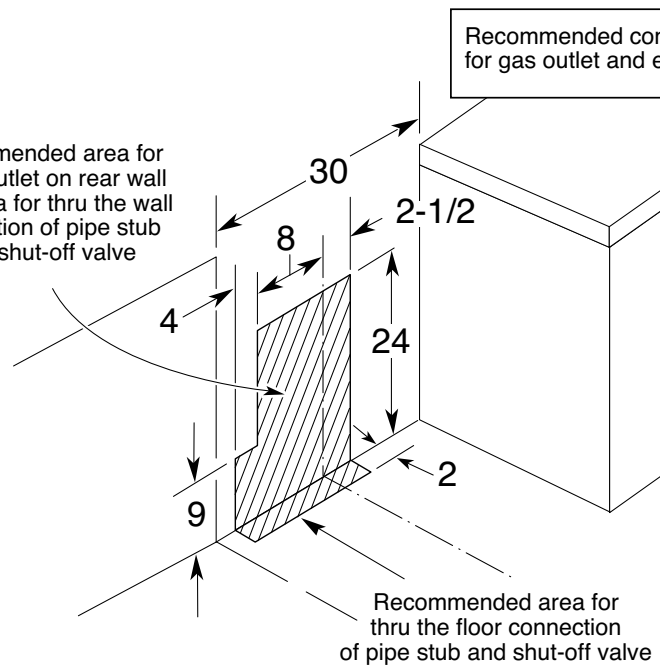

## RGB746DEP – Hotpoint 30" Free-Standing Gas Range

### Dimensions (in inches)

\*Depth from wall to front of closed oven door.

Recommended area for 120V outlet on rear wall and area for thru the wall connection of pipe stub and shut-off valve

**Installation Information:** Before installing, consult installation instructions packed with product for current dimensional data.