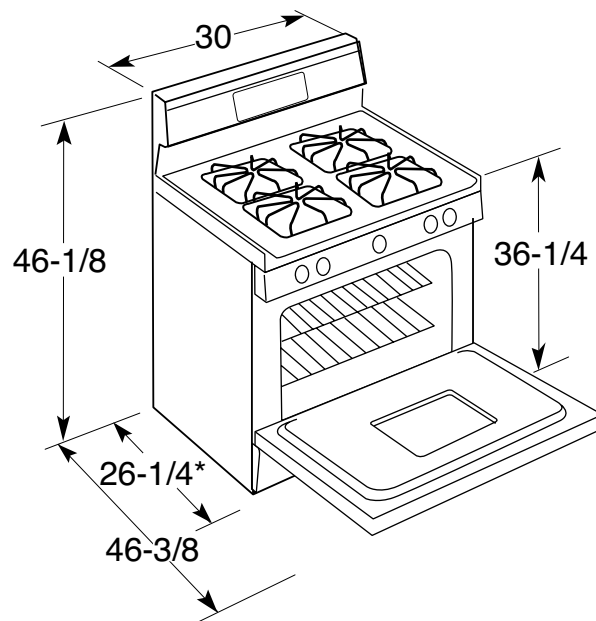

HOTPOINT®

RGB745DEP – Hotpoint 30" Free-Standing Gas Range

Dimensions (in inches)

*Depth from wall to front of closed oven door.

Recommended area for 120V outlet on rear wall and area for thru the wall connection of pipe stub and shut-off valve