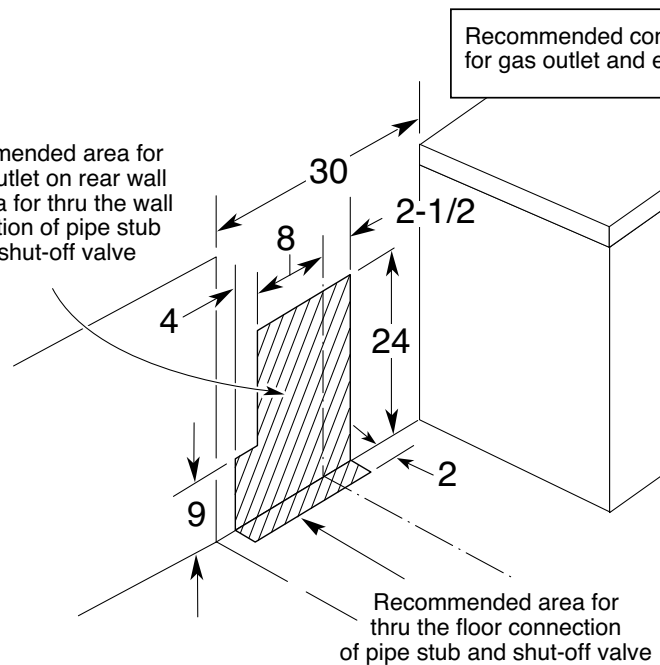

HOTPOINT®

RGB745DEP – Hotpoint 30" Free-Standing Gas Range

Dimensions (in inches)

*Depth from wall to front of closed oven door.

Recommended area for 120V outlet on rear wall and area for thru the wall connection of pipe stub and shut-off valve

Specification Revised 5/09

430180

All Hotpoint ranges are equipped with an Anti-Tip device. The installation of this device is an important, required step in the installation of the range.

HOTPOINT®

RGB745DEP – Hotpoint 30" Free-Standing Gas Range