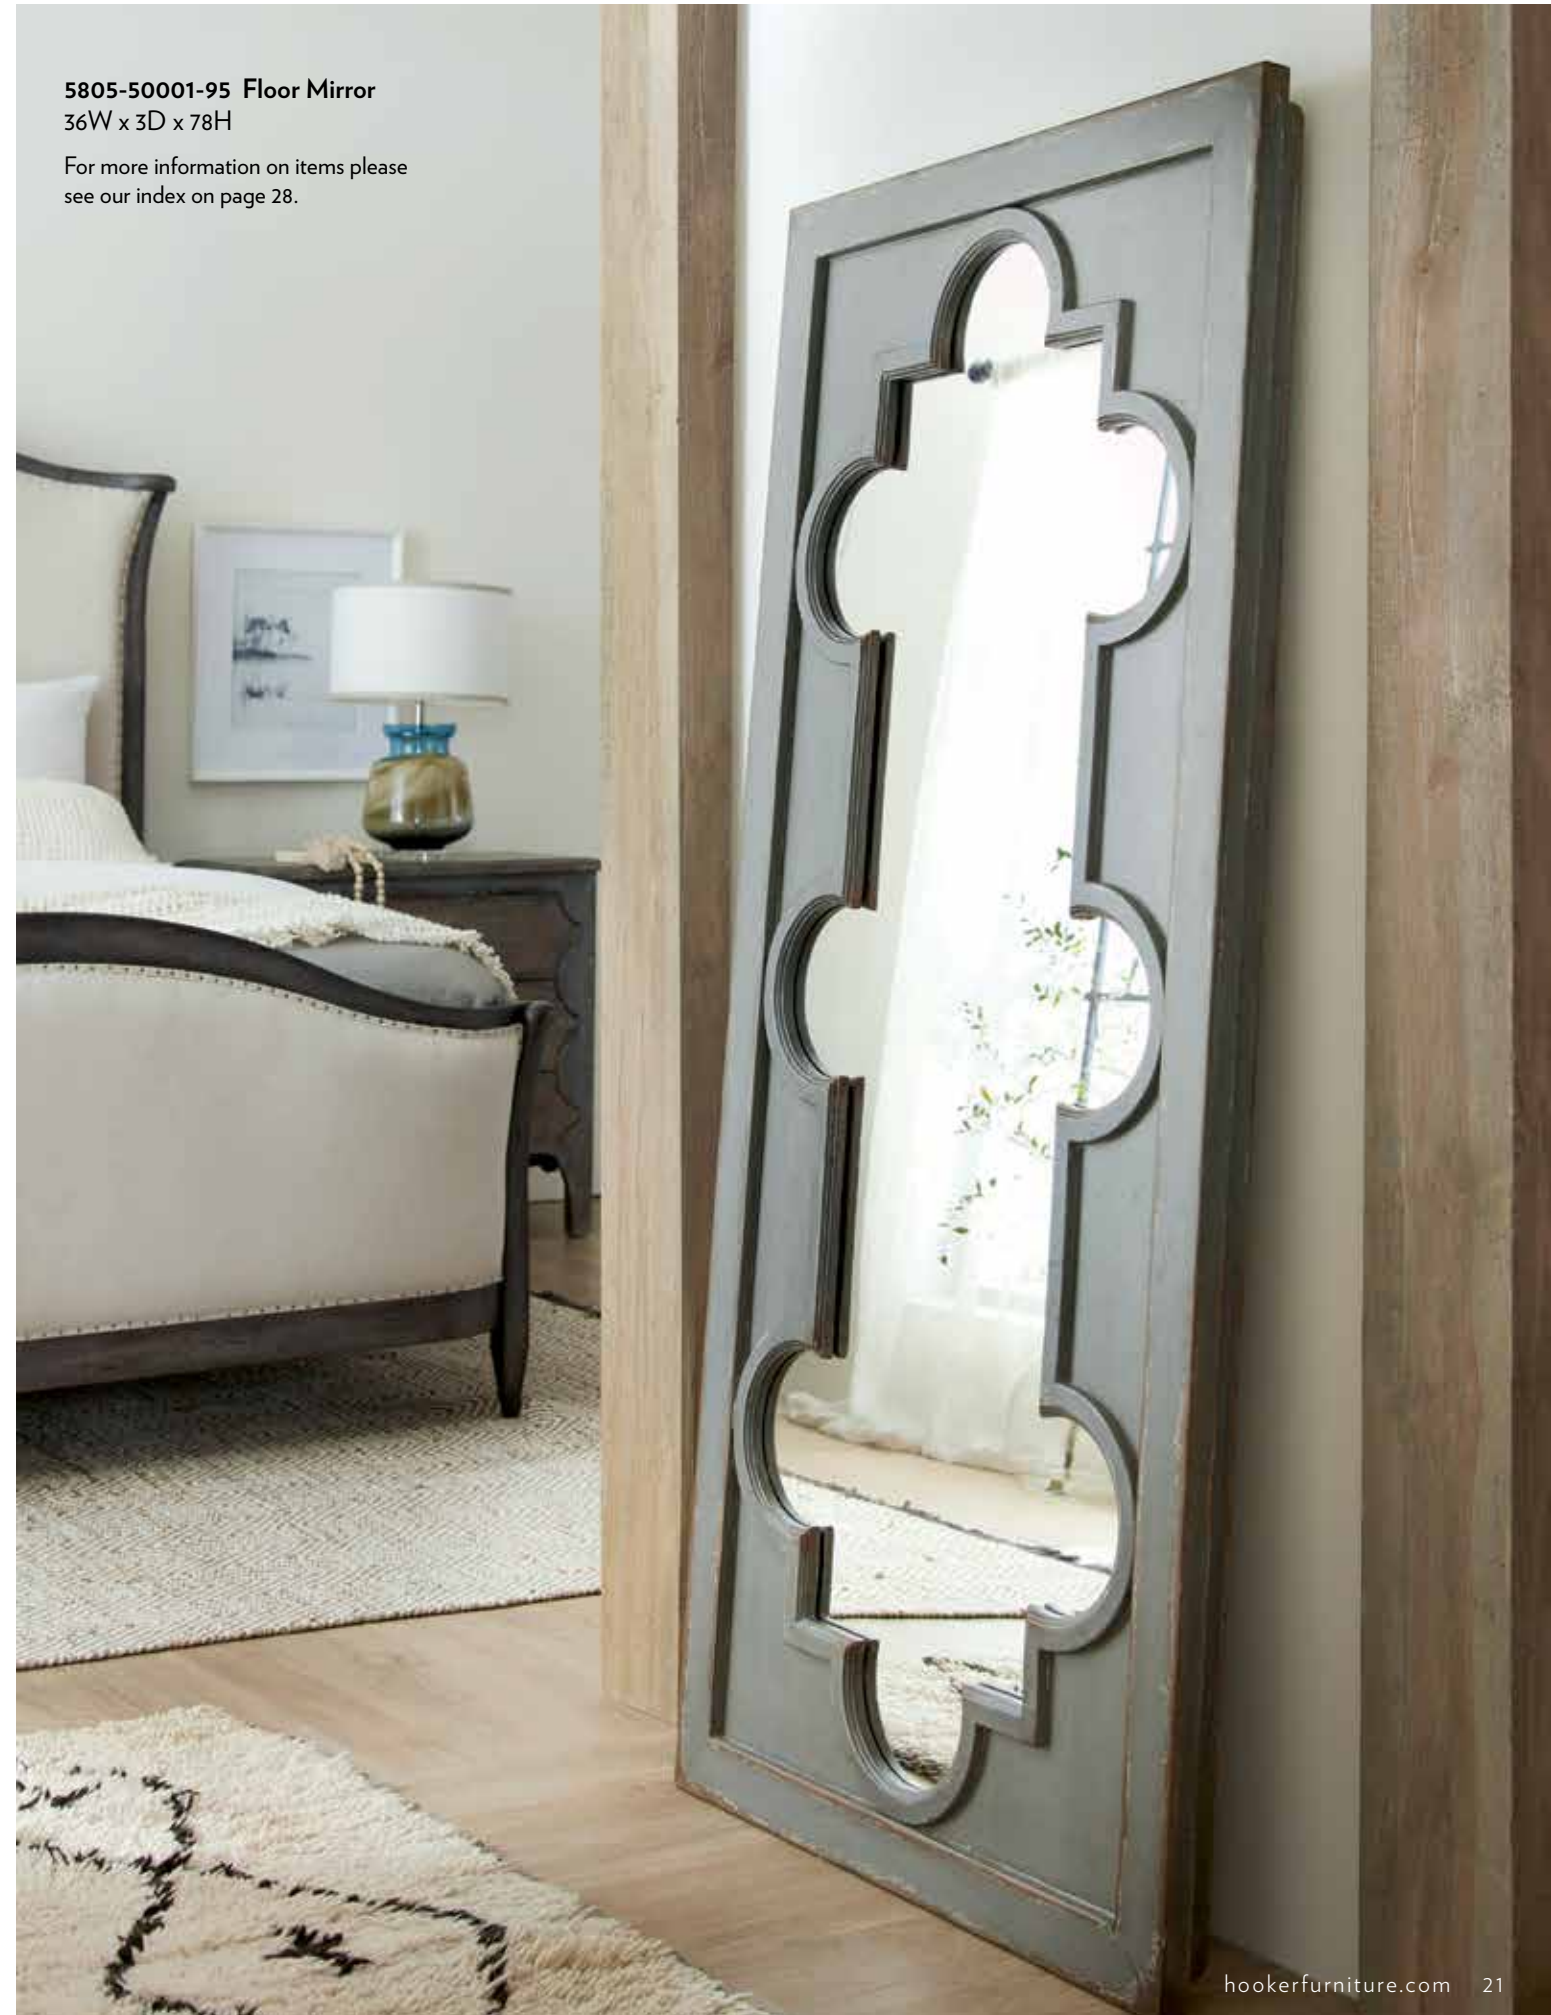

5805-50001-95 Floor Mirror
36W x 3D x 78H

For more information on items please
see our index on page 28.