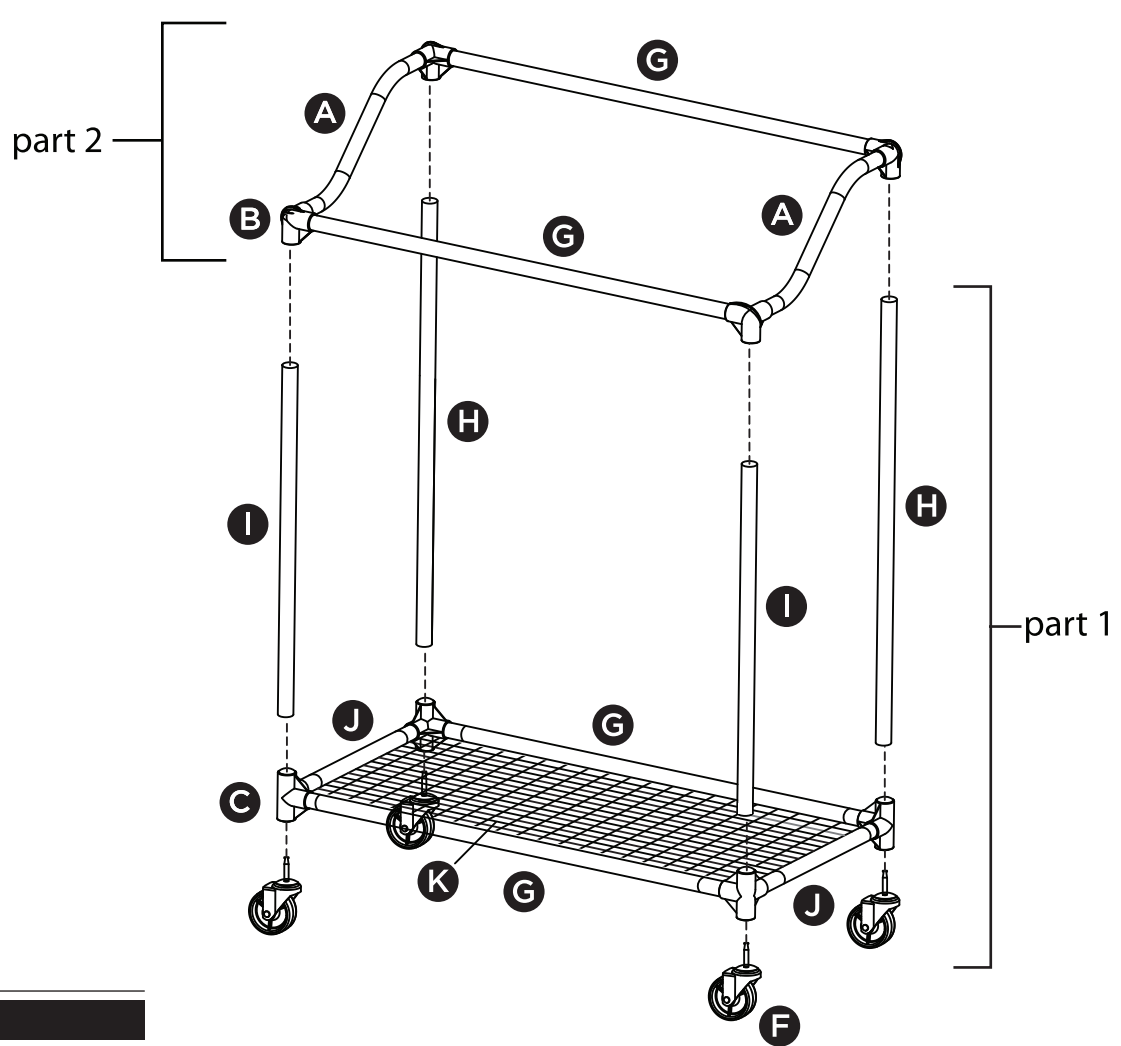

## deluxe 3-compartment laundry sorter

<b>ITEM #</b>	SRT-01641
<b>DIMENSIONS</b>	32.67 in H x 30.7 in W x 15.35 in D (83 cm x 78 cm x 39 cm)

**IMPORTANT! Please read prior to use.** This deluxe 3-compartment laundry sorter is designed for indoor use. Please do not over-load. To prevent tipping, we recommend that you evenly distribute the weight throughout the unit.

(QTY) DESCRIPTION	PART	ILLUSTRATION
(2) syphon	A	
(4) T-joint (3-way)	B	
(4) X-joint (4-way)	C	
(6) bag handle bars	D	
(3) clothbag	E	
(4) wheel	F	
(4) cross bars	G	
(2) back uprights	H	
(2) front uprights	I	
(2) base sides	J	
(1) mesh shelf	K	

### INSTRUCTIONS

Thank you for purchasing our deluxe 3-compartment laundry sorter. Please follow these step-by-step instructions. Please plan to spend about 10 minutes assembling your sorter.

- To begin, connect mesh shelf (K) and 2 base bars (J) and 2 cross bars (G). Connect all the 4 way X-joints (C) on to bars (J) and (G).
- Insert front uprights (I) and back uprights (H) into the X-joints (C). Attach 4 wheels (F) to each x-joint to complete part 1.
- Connect the 2 syphon bars (A) to the remaining cross bars (G) with the 4 T-joints (B) to create part 2.
- Join part 1 and part 2.
- Insert the bag handle bars (D) into the clothbags (E), then hang on bars (G).