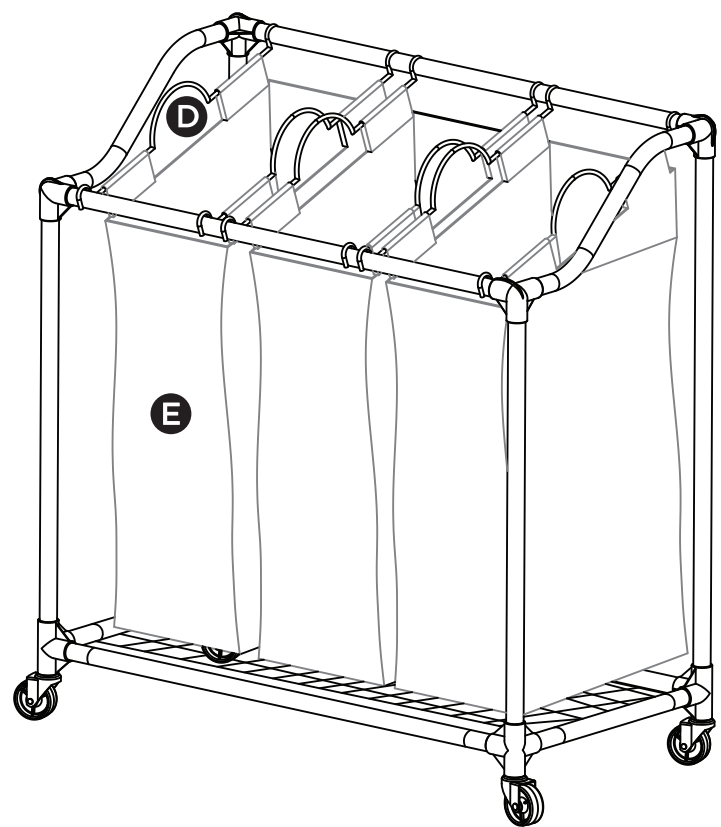

For assistance, please contact us at info@honeycando.com or 877.2.I.Can.Do.

LIMITED LIFETIME WARRANTY

This product is warranted to be free of defects in material and workmanship for as long as the consumer owns the product. At Honey-Can-Do's option, defective product will be repaired, replaced or substituted with a product of equal value. For warranty service, e-mail Honey-Can-Do at warranties@honeycando.com or call at (877) 242-2636. You may also contact Honey-Can-Do at 5750 McDermott Drive, Berkeley, IL 60163. Do not dispose of the defective item until or unless you

are specifically asked to do so by Honey-Can-Do as we may require return of the defective item. Honey-Can-Do shall in no event be liable for any incidental or consequential damages. Some states do not allow the exclusion or limitation of incidental or consequential damages, so the above exclusion may not apply to you. This warranty gives you specific legal rights, and you may also have additional rights, which may vary from state to state.

honey-can-do international	5750 McDermott Drive, Berkeley, IL 60163 USA	877.242.2636	warranties@honeycando.com	www.honeycando.com