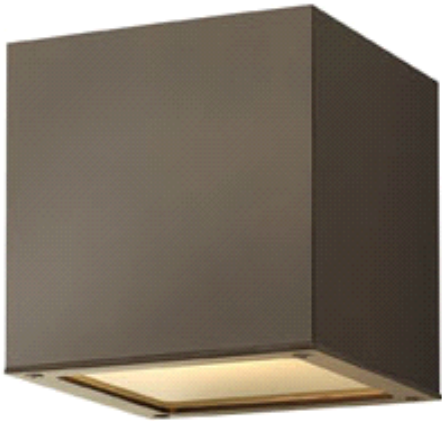

1766BZ

in Bronze from the Kube family

Width:	6"
Height:	6"
Weight:	3 lbs.
Material:	Extruded Aluminum
Glass:	Etched Glass Lens
Bulb:	One 60w Medium Base
Voltage:	120v
TTO:	3"
Extension:	6.75"
Back Plate Height:	4.5"
Back Plate Width:	4.5"
Certification:	c-UL-us Wet
UPC:	640665176605
Notes:	Wall Mount Only