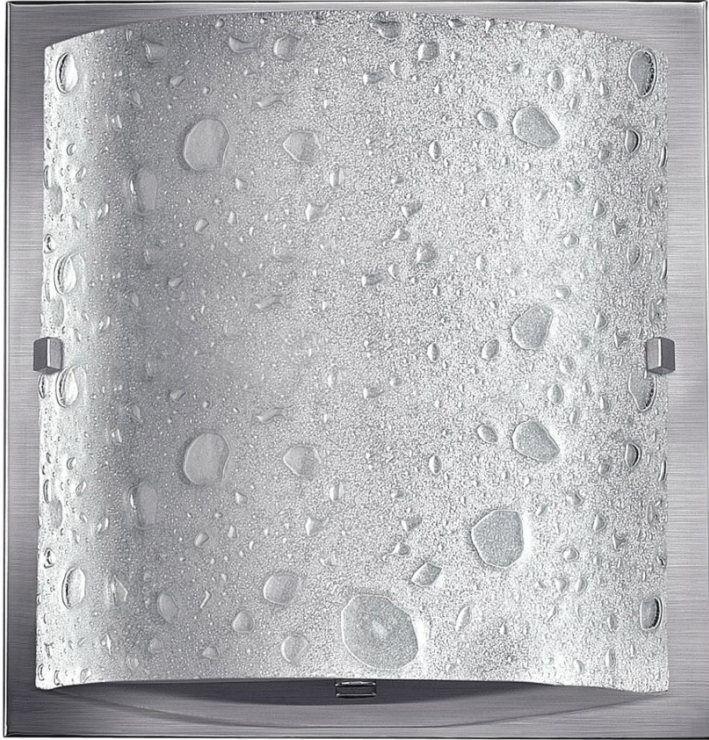

DAPHNE

5920BN-LED2

SINGLE LIGHT VANITY

Daphne features contemporary pocket style bubble art glass set against a sleek raceway back plate in chic Chrome or Brushed Nickel finishes. The etched bottom lens conceals the light source.

DETAILS	
FINISH:	Brushed Nickel
MATERIAL:	Metal
GLASS:	Etched Bubble Art

DIMENSIONS	
WIDTH:	8.5"
HEIGHT:	9"
WEIGHT:	2 lbs.

LIGHT SOURCE	
LIGHT SOURCE:	Integrated LED
LED NAME:	LCP-60
WATTAGE:	7w LED *Included
VOLTAGE:	120v
COLOR TEMP:	2700.0000k
LUMENS:	600
CRI:	97
INCANDESCENT EQUIVALENCY:	1-60w
DIMMABLE:	Yes, on any Incandescent, MLV, ELV, or C-L dimmer.

SHIPPING	
CARTON LENGTH:	10"
CARTON WIDTH:	10.5"
CARTON HEIGHT:	6"
CARTON WEIGHT:	4 lbs.

PRODUCT DETAILS:

- Suitable for use in damp (interior moist and outdoor no direct rain or sprinkler) locations as defined by NEC and CEC. Meets United States UL Underwriters Laboratories & CSA Canadian Standards Association Product Safety Standards
- Meets California Energy Commission 2013 Title regulations
- LED components carry a 5-year limited warranty
- Bold lines and a clean, minimalist style creates a modern look
- Classic matte brushed nickel finish