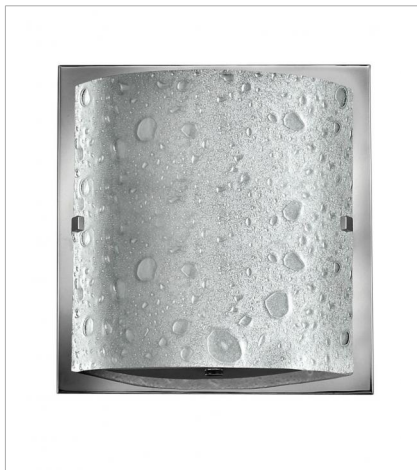

DAPHNE

FINISH: Chrome
GLASS: Etched Bubble Art

5920CM
SINGLE LIGHT VANITY
8.5" W, 9" H
Socket
1-75w Med.

5920CM-LED2
SINGLE LIGHT VANITY
8.5" W, 9" H
Integrated LED
7w LED *Included

5922CM
TWO LIGHT VANITY
16" W, 5" H
Socket
2-60w G-9 *Included

5922CM-LED2
TWO LIGHT VANITY
16" W, 5" H
Integrated LED
14w LED *Included

5923CM
THREE LIGHT VANITY
24" W, 5" H
Socket
3-60w G-9 *Included

5923CM-LED2
THREE LIGHT VANITY
24" W, 5" H
Integrated LED
21w LED *Included

DAPHNE

FINISH: Chrome
GLASS: Etched Bubble Art

5924CM
FOUR LIGHT VANITY
32" W, 5" H
Socket
4-60w G-9 *Included

5924CM-LED2
FOUR LIGHT VANITY
32" W, 5" H
Integrated LED
28w LED *Included

5925CM
FIVE LIGHT VANITY
40" W, 5" H
Socket
5-60w G-9 *Included

5925CM-LED2
FIVE LIGHT VANITY
40" W, 5" H
Integrated LED
35w LED *Included