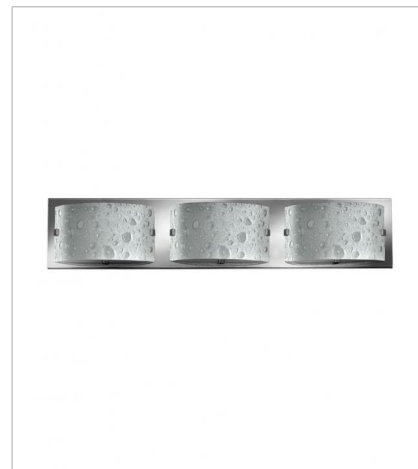

DAPHNE

FINISH: Chrome
GLASS: Etched Bubble Art

5920CM
SINGLE LIGHT VANITY
8.5" W, 9" H
Socket
1-75w Med.

5920CM-LED2
SINGLE LIGHT VANITY
8.5" W, 9" H
Integrated LED
7w LED *Included

5922CM
TWO LIGHT VANITY
16" W, 5" H
Socket
2-60w G-9 *Included

5922CM-LED2
TWO LIGHT VANITY
16" W, 5" H
Integrated LED
14w LED *Included

5923CM
THREE LIGHT VANITY
24" W, 5" H
Socket
3-60w G-9 *Included

5923CM-LED2
THREE LIGHT VANITY
24" W, 5" H
Integrated LED
21w LED *Included

DAPHNE

FINISH: Chrome
GLASS: Etched Bubble Art

5924CM
FOUR LIGHT VANITY
32" W, 5" H
Socket
4-60w G-9 *Included

5924CM-LED2
FOUR LIGHT VANITY
32" W, 5" H
Integrated LED
28w LED *Included

5925CM
FIVE LIGHT VANITY
40" W, 5" H
Socket
5-60w G-9 *Included

5925CM-LED2
FIVE LIGHT VANITY
40" W, 5" H
Integrated LED
35w LED *Included