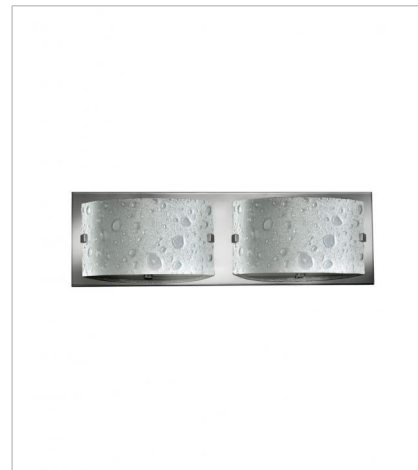

DAPHNE

FINISH: Chrome
GLASS: Etched Bubble Art

5920CM
SINGLE LIGHT VANITY
8.5" W, 9" H
Socket
1-75w Med.

5920CM-LED2
SINGLE LIGHT VANITY
8.5" W, 9" H
Integrated LED
7w LED *Included

5922CM
TWO LIGHT VANITY
16" W, 5" H
Socket
2-60w G-9 *Included

5922CM-LED2
TWO LIGHT VANITY
16" W, 5" H
Integrated LED
14w LED *Included

5923CM
THREE LIGHT VANITY
24" W, 5" H
Socket
3-60w G-9 *Included

5923CM-LED2
THREE LIGHT VANITY
24" W, 5" H
Integrated LED
21w LED *Included

DAPHNE

FINISH: Chrome
GLASS: Etched Bubble Art

5924CM
FOUR LIGHT VANITY
32" W, 5" H
Socket
4-60w G-9 *Included

5924CM-LED2
FOUR LIGHT VANITY
32" W, 5" H
Integrated LED
28w LED *Included

5925CM
FIVE LIGHT VANITY
40" W, 5" H
Socket
5-60w G-9 *Included

5925CM-LED2
FIVE LIGHT VANITY
40" W, 5" H
Integrated LED
35w LED *Included