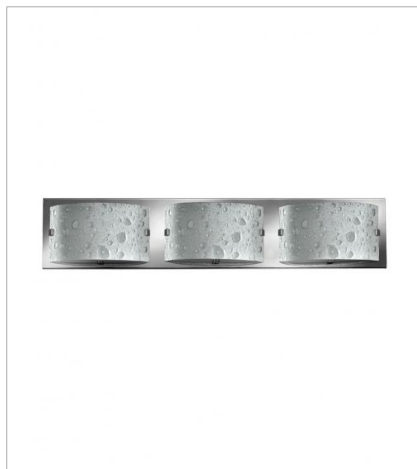

DAPHNE

FINISH: Chrome
GLASS: Etched Bubble Art

5920CM
SINGLE LIGHT VANITY
8.5" W, 9" H
Socket
1-75w Med.

5920CM-LED2
SINGLE LIGHT VANITY
8.5" W, 9" H
Integrated LED
7w LED *Included

5922CM
TWO LIGHT VANITY
16" W, 5" H
Socket
2-60w G-9 *Included

5922CM-LED2
TWO LIGHT VANITY
16" W, 5" H
Integrated LED
14w LED *Included

5923CM
THREE LIGHT VANITY
24" W, 5" H
Socket
3-60w G-9 *Included

5923CM-LED2
THREE LIGHT VANITY
24" W, 5" H
Integrated LED
21w LED *Included

DAPHNE

FINISH: Chrome
GLASS: Etched Bubble Art

5924CM
FOUR LIGHT VANITY
32" W, 5" H
Socket
4-60w G-9 *Included

5924CM-LED2
FOUR LIGHT VANITY
32" W, 5" H
Integrated LED
28w LED *Included

5925CM
FIVE LIGHT VANITY
40" W, 5" H
Socket
5-60w G-9 *Included

5925CM-LED2
FIVE LIGHT VANITY
40" W, 5" H
Integrated LED
35w LED *Included