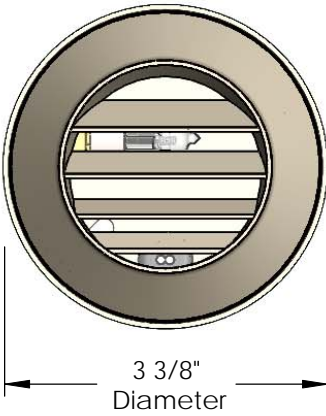

16804MZ Brass Decklight

MZ - Matte Bronze

Cast Brass Housing w/ Etched Flat Lens
12volt, 20watt Max Lamp (T3 lamp included)

Cast Brass Topw/ Molded-in
Twist Lock Threads

R16804GL Frosted Glass Lens
2-1/2" Dia x 1/8" Thick

Solid Brass Socket Bracket

No8-32 x 1/4" Long Philips
Head Brass Screw

E1532LV Rounded Porcelain
Bi-pin Socket

Black Rubber Cord Bushing

0020T3 20w Max T3 12volt Bi-pin Lamp

G16801S 3-1/4" Dia x 3/32" Thick
Flat Black Rubber Washer

Cast Brass Fixture Body
w/ Molded-in Twist Lock Threads