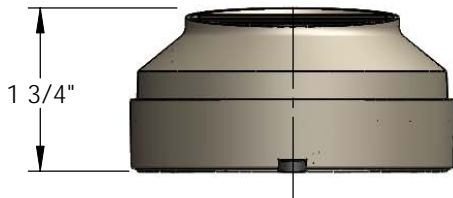

16804MZ Brass Decklight

MZ - Matte Bronze

Cast Brass Housing w/ Etched Flat Lens
12volt, 20watt Max Lamp (T3 lamp included)

Cast Brass Topw/ Molded-in
Twist Lock Threads

R16804GL Frosted Glass Lens
2-1/2" Dia x 1/8" Thick

Solid Brass Socket Bracket

No8-32 x 1/4" Long Philips
Head Brass Screw

E1532LV Rounded Porcelain
Bi-pin Socket

Black Rubber Cord Bushing

0020T3 20w Max T3 12volt Bi-pin Lamp

G16801S 3-1/4" Dia x 3/32" Thick
Flat Black Rubber Washer

Cast Brass Fixture Body
w/ Molded-in Twist Lock Threads