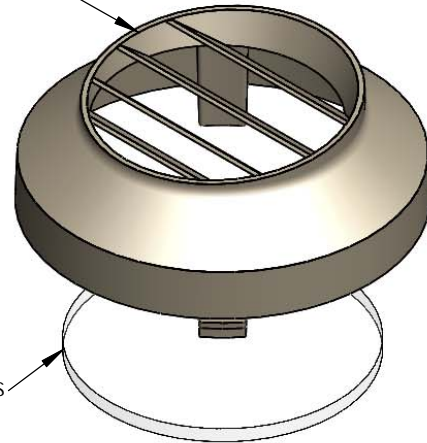

16804MZ Brass Decklight

MZ - Matte Bronze

Cast Brass Housing w/ Etched Flat Lens
12volt, 20watt Max Lamp (T3 lamp included)

Cast Brass Topw/ Molded-in
Twist Lock Threads

R16804GL Frosted Glass Lens
2-1/2" Dia x 1/8" Thick

Solid Brass Socket Bracket

No8-32 x 1/4" Long Philips
Head Brass Screw

E1532LV Rounded Porcelain
Bi-pin Socket

Black Rubber Cord Bushing

0020T3 20w Max T3 12volt Bi-pin Lamp

G16801S 3-1/4" Dia x 3/32" Thick
Flat Black Rubber Washer

Cast Brass Fixture Body
w/ Molded-in Twist Lock Threads