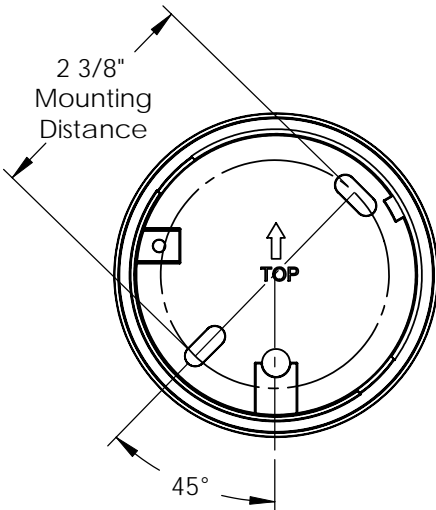

16804MZ Brass Decklight

MZ - Matte Bronze

Cast Brass Housing w/ Etched Flat Lens
12volt, 20watt Max Lamp (T3 lamp included)

Cast Brass Topw/ Molded-in
Twist Lock Threads

R16804GL Frosted Glass Lens
2-1/2" Dia x 1/8" Thick

Solid Brass Socket Bracket

No8-32 x 1/4" Long Philips
Head Brass Screw

E1532LV Rounded Porcelain
Bi-pin Socket

Black Rubber Cord Bushing

0020T3 20w Max T3 12volt Bi-pin Lamp

G16801S 3-1/4" Dia x 3/32" Thick
Flat Black Rubber Washer

Cast Brass Fixture Body
w/ Molded-in Twist Lock Threads