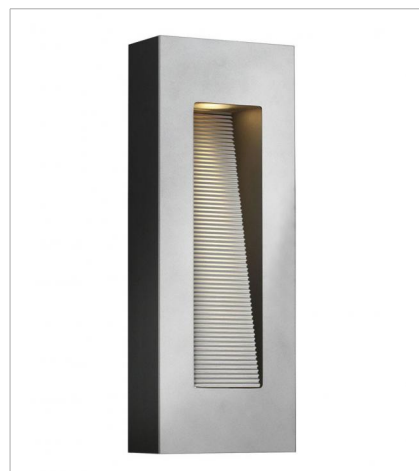

# LUNA

Luna is a modern collection of solid aluminum fixtures offered in a unique combination of contemporary styles, including sleek wall lanterns. Luna also offers chic pocket wall sconces and compact ceiling mounts that are ideal for indoors or out.

**FINISH:** Titanium  
**GLASS:** Etched Lens

**1665TT**  
SMALL FLUSH MOUNT  
8" W, 3.3" H  
Integrated LED  
7.50w LED \*Included

**1660TT**  
MEDIUM WALL MOUNT LANTERN  
6" W, 16" H  
Socket  
2-20w GU10

**1661TT**  
SMALL DOWN LIGHT WALL MOUNT...  
9" W, 5" H  
Integrated LED  
7.50w LED \*Included

**1662TT**  
SMALL UP/DOWN LIGHT WALL MO...  
9" W, 5" H  
Integrated LED  
15w LED \*Included

**1664TT**  
LARGE WALL MOUNT LANTERN  
9" W, 24" H  
Socket  
2-20w GU10