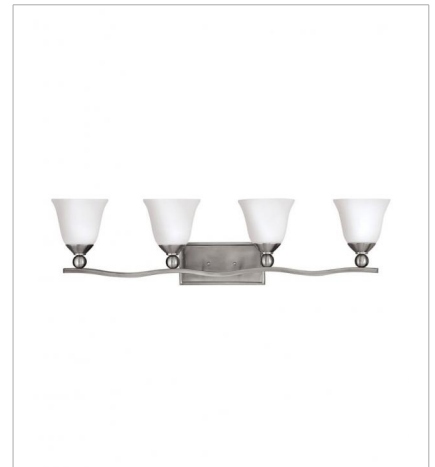

5894BN
FOUR LIGHT VANITY
35.8" W, 8.8" H
Socket
4-100w Incan. OR 4-17w LED Med.