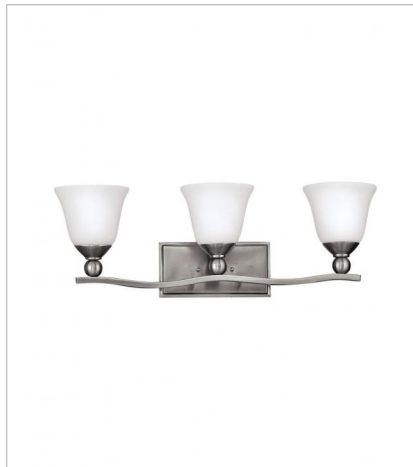

5893BN
THREE LIGHT VANITY
26" W, 8.8" H
Socket
3-100w Incan. OR 3-17w LED Med.