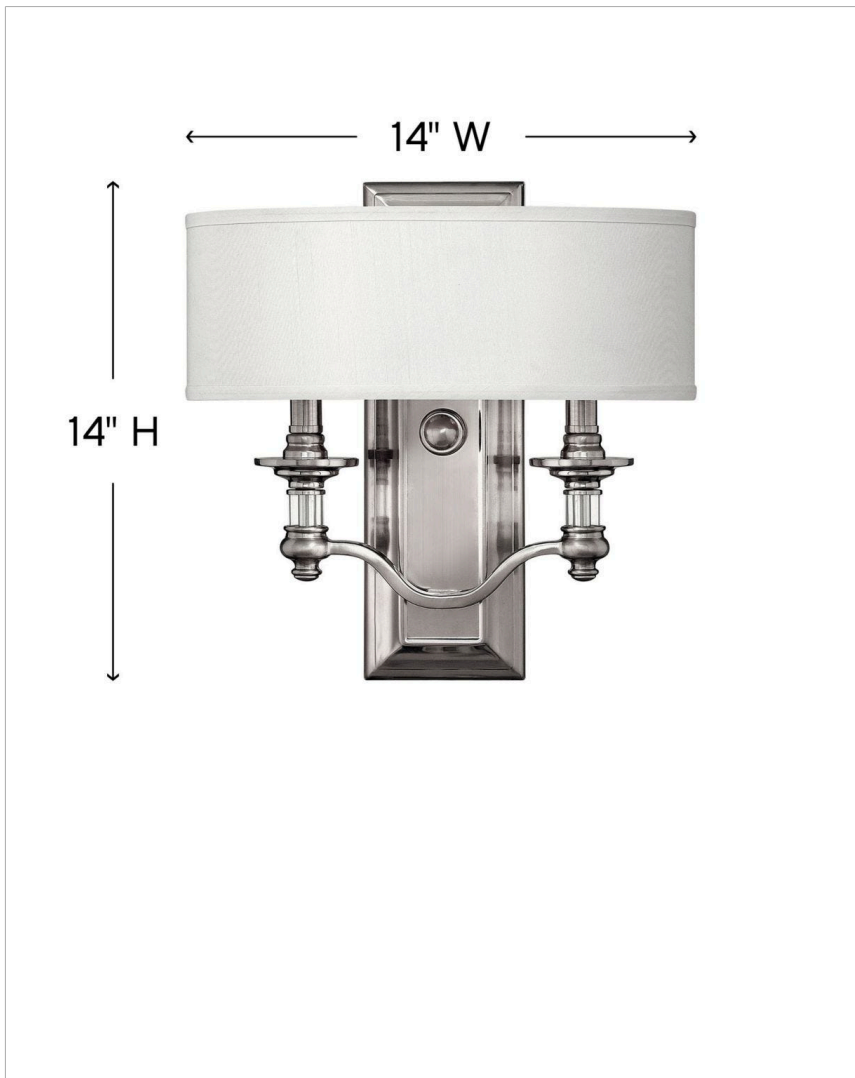

SUSSEX

4900BN

TWO LIGHT SCONCE

Sussex offers traditional charm with an edge of modern luxury. The Brushed Nickel finish, white fabric hardback shade, clear glass columns and candles adds to its sophistication.

DETAILS	
FINISH:	Brushed Nickel
MATERIAL:	Metal
SHADE:	White Fabric Hardback

DIMENSIONS	
WIDTH:	14"
HEIGHT:	14"
WEIGHT:	3 lbs.
BACK PLATE:	4.75"W X 14"H
EXTENSION:	4"
TOP TO OUTLET:	7"

LIGHT SOURCE	
LIGHT SOURCE:	Socket
WATTAGE:	2-60w Cand.
VOLTAGE:	120v

SHIPPING	
CARTON LENGTH:	16"
CARTON WIDTH:	7"
CARTON HEIGHT:	17"
CARTON WEIGHT:	5 lbs.

PRODUCT DETAILS:

- Suitable for use in dry (indoor) locations as defined by NEC and CEC. Meets United States UL Underwriters Laboratories & CSA Canadian Standards Association Product Safety Standards
- Fixture is ADA compliant and adheres to the standards and guidelines listed by the Americans with Disabilities Act.
- Classic, elegant lines and timeless details enhance a traditional space
- Classic matte brushed nickel finish
- Please refer to Hinkley's Warranty for complete product warranty details; some warranty limitations may apply.