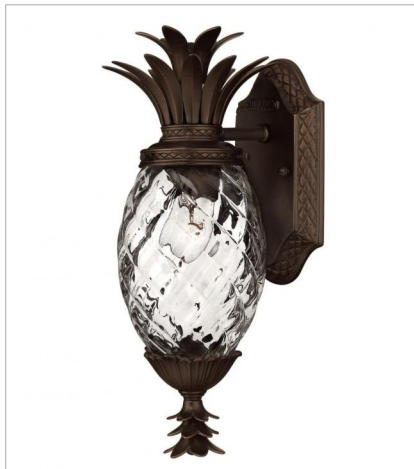

PLANTATION

A Hinkley classic, the ornate Plantation collection features exceptional pineapple shaped, clear optic glass that makes a noble statement with matching candle sleeves and elaborate, decorative cast detailing.

FINISH: Copper Bronze
GLASS: Clear Optic

1529CB
PLANTATION PATH LIGHT
3.8" W, 22" H
Socket
1-18w T-5 Wedge *Included

2220CB
SMALL WALL MOUNT LANTERN
8" W, 21.3" H
Socket
1-75w Med.

2224CB
MEDIUM WALL MOUNT LANTERN
10.3" W, 28" H
Socket
3-40w Cand.

2225CB
LARGE WALL MOUNT LANTERN
12.5" W, 34.3" H
Socket
4-40w Cand.

2226CB
EXTRA SMALL WALL MOUNT LANTERN
6" W, 14" H
Socket
1-60w Med.

2222CB
MEDIUM HANGING LANTERN
12.5" W, 28.5" H
Socket
4-40w Cand.

PLANTATION

A Hinkley classic, the ornate Plantation collection features exceptional pineapple shaped, clear optic glass that makes a noble statement with matching candle sleeves and elaborate, decorative cast detailing.