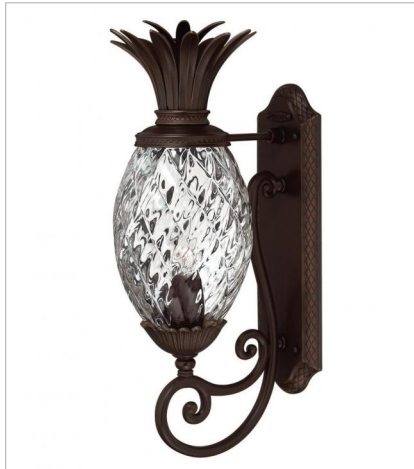

PLANTATION

A Hinkley classic, the ornate Plantation collection features exceptional pineapple shaped, clear optic glass that makes a noble statement with matching candle sleeves and elaborate, decorative cast detailing.

FINISH: Copper Bronze
GLASS: Clear Optic

1529CB
PLANTATION PATH LIGHT
3.8" W, 22" H
Socket
1-18w T-5 Wedge *Included

2220CB
SMALL WALL MOUNT LANTERN
8" W, 21.3" H
Socket
1-75w Med.

2224CB
MEDIUM WALL MOUNT LANTERN
10.3" W, 28" H
Socket
3-40w Cand.

2225CB
LARGE WALL MOUNT LANTERN
12.5" W, 34.3" H
Socket
4-40w Cand.

2226CB
EXTRA SMALL WALL MOUNT LANTERN
6" W, 14" H
Socket
1-60w Med.

2222CB
MEDIUM HANGING LANTERN
12.5" W, 28.5" H
Socket
4-40w Cand.

PLANTATION

A Hinkley classic, the ornate Plantation collection features exceptional pineapple shaped, clear optic glass that makes a noble statement with matching candle sleeves and elaborate, decorative cast detailing.