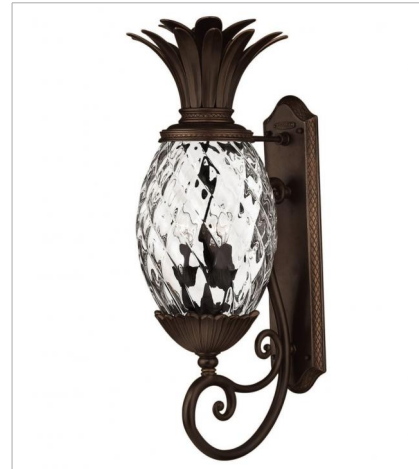

PLANTATION

A Hinkley classic, the ornate Plantation collection features exceptional pineapple shaped, clear optic glass that makes a noble statement with matching candle sleeves and elaborate, decorative cast detailing.

FINISH: Copper Bronze
GLASS: Clear Optic

1529CB
PLANTATION PATH LIGHT
3.8" W, 22" H
Socket
1-18w T-5 Wedge *Included

2220CB
SMALL WALL MOUNT LANTERN
8" W, 21.3" H
Socket
1-75w Med.

2224CB
MEDIUM WALL MOUNT LANTERN
10.3" W, 28" H
Socket
3-40w Cand.

2225CB
LARGE WALL MOUNT LANTERN
12.5" W, 34.3" H
Socket
4-40w Cand.

2226CB
EXTRA SMALL WALL MOUNT LANTERN
6" W, 14" H
Socket
1-60w Med.

2222CB
MEDIUM HANGING LANTERN
12.5" W, 28.5" H
Socket
4-40w Cand.

PLANTATION

A Hinkley classic, the ornate Plantation collection features exceptional pineapple shaped, clear optic glass that makes a noble statement with matching candle sleeves and elaborate, decorative cast detailing.