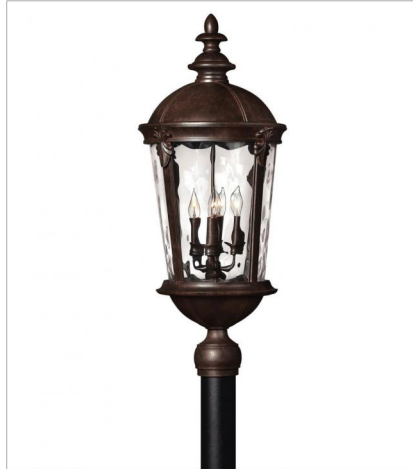

1891RK
LARGE POST TOP OR PIER MOUN...
12.5" W, 30" H
Socket
4-40w Cand.