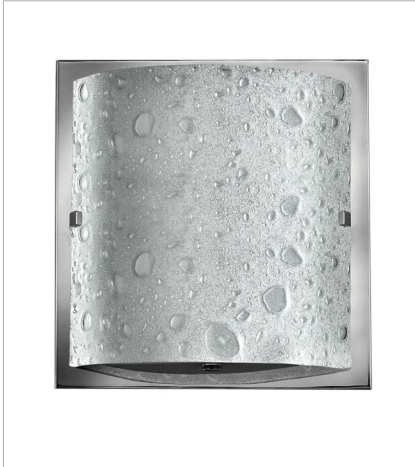

# DAPHNE

Daphne features contemporary pocket style bubble art glass set against a sleek raceway back plate in chic Chrome or Brushed Nickel finishes. The etched bottom lens conceals the light source.

**FINISH:** Chrome  
**GLASS:** Etched Bubble Art

**5920CM**  
SINGLE LIGHT VANITY  
8.5" W, 9" H  
Socket  
1-75w Med.,

**5924CM**  
FOUR LIGHT VANITY  
32" W, 5" H  
Socket  
4-60w G-9,